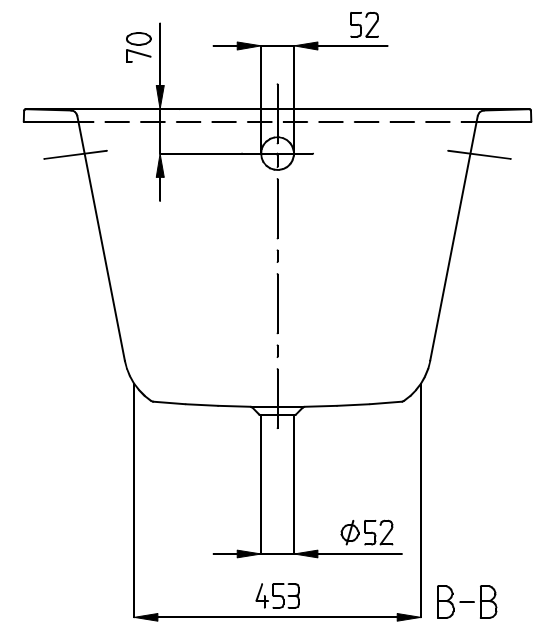

# UBQ1800BE2 OBERON

  
**Villeroy & Boch**  
1748

- This drawing is for information only.
- Dimensions on the actual product can deviate from this drawing.
- Claims about wrong dimensions on product or drawing will not be accepted.

OBERON 1800x800 UBQ180BE2	 <b>Villeroy &amp; Boch</b> <small>1748</small>
V02/ 25-02-2020	