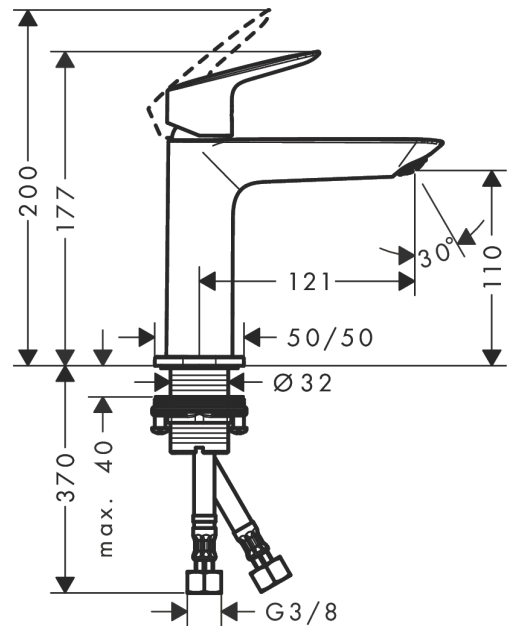

Logis

Single lever basin mixer 110 Fine without waste set

Finish: **Chrome** Article Number: **71253000**

Description

product features

- ComfortZone 110
- projection: 121 mm
- spout height: 110 mm
- handle variant: lever handle
- spray type: normal spray
- maximum flow rate at 3 bar: 5 l/min
- ceramic cartridge
- temperature limitation adjustable
- suitable for continuous flow water heaters
- connection type: G 3/8 connections
- connection dimension: DN15
- aerator can be easily removed with the help of a coin and without tools
- EU taxonomy: max. 6 l/min - Substantial Contribution (SC) possible

Technology

Product image

Scale drawing

Logis

Single lever basin mixer 110 Fine without waste set

Finish: **Chrome** Article Number: **71253000**

Flowchart

Logis
Single lever basin mixer 110 Fine without waste set
 Finish: **Chrome** Article Number: **71253000**

Exploded Drawing

Year of production: >06/21

Logis

Single lever basin mixer 110 Fine without waste set

Finish: **Chrome** Article Number: **71253000**

Spare part list

Year of production: >06/21

Pos.	Description	Article Number	PC	PU
1	handle	94376000	11	1
2	screw cover	96338000	1	1
3	flange	98863000	10	1
4	nut	98864000	9	1
5	O-ring 24x2	98388000	1	1
6	cartridge, assy	97685000	11	1
7	locking screw for handle	95140000	2	1
8	seal	98865000	8	1
9	adapter for cartridge	98866000	8	1
10	O-ring 23x2	98398000	1	1
11	aerator M24x1 (5 l/min)	94364000	3	1
12	O-ring 30x1,5	98433000	1	1
13	escutcheon	94382000	8	1
14	flat seal	98749000	2	1
15	fixing set (Ø 32)	13961000	7	1
16	lever collar	97548000	1	1
17	connection hose 450 mm M8x0,75 G3/8	97206000	8	1
18	O-ring 6,6x1,6	93019000	1	1
a	fixation extension 35 mm	13898000	12	1