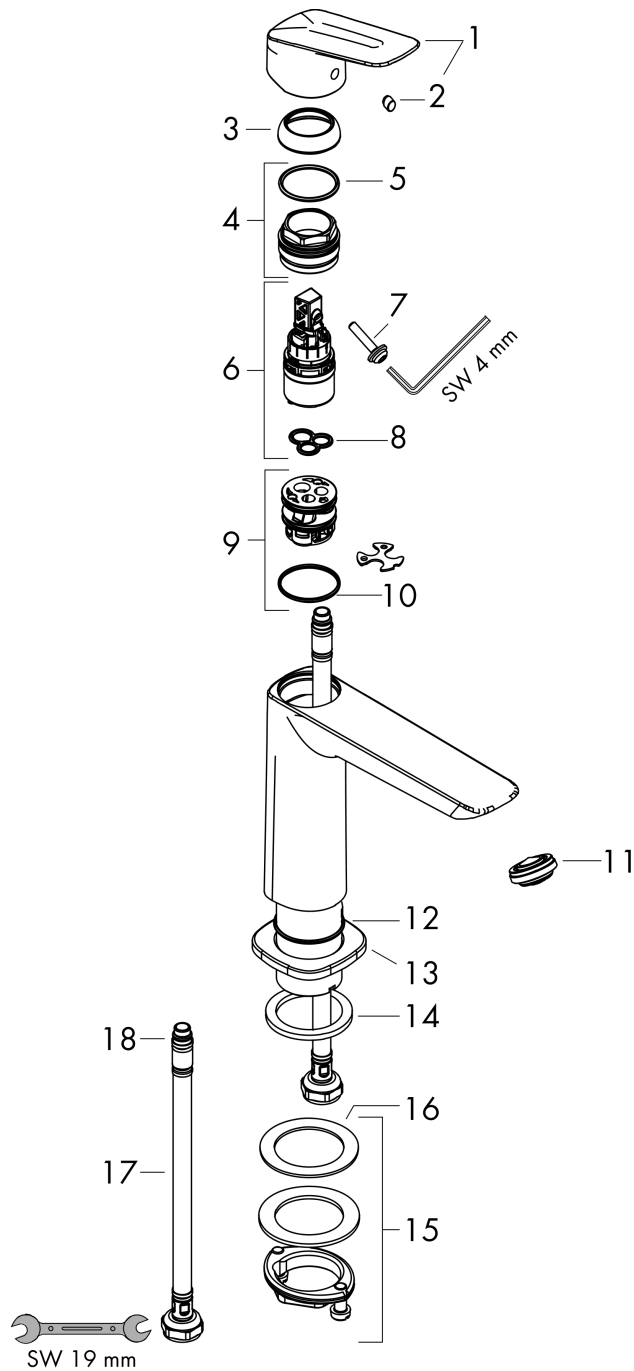

Logis

Single lever basin mixer 110 Fine without waste set

Finish: **Chrome** Article Number: **71253000**

Description

product features

- ComfortZone 110
- projection: 121 mm
- spout height: 110 mm
- handle variant: lever handle
- spray type: normal spray
- maximum flow rate at 3 bar: 5 l/min
- ceramic cartridge
- temperature limitation adjustable
- suitable for continuous flow water heaters
- connection type: G 3/8 connections
- connection dimension: DN15
- aerator can be easily removed with the help of a coin and without tools
- EU taxonomy: max. 6 l/min - Substantial Contribution (SC) possible

Technology

Product image

Scale drawing

Logis

Single lever basin mixer 110 Fine without waste set

Finish: **Chrome** Article Number: **71253000**

Flowchart

Logis
Single lever basin mixer 110 Fine without waste set
 Finish: **Chrome** Article Number: **71253000**

Exploded Drawing

Year of production: >06/21

Logis

Single lever basin mixer 110 Fine without waste set

Finish: **Chrome** Article Number: **71253000**

Spare part list

Year of production: >06/21

Pos.	Description	Article Number	PC	PU
1	handle	94376000	11	1
2	screw cover	96338000	1	1
3	flange	98863000	10	1
4	nut	98864000	9	1
5	O-ring 24x2	98388000	1	1
6	cartridge, assy	97685000	11	1
7	locking screw for handle	95140000	2	1
8	seal	98865000	8	1
9	adapter for cartridge	98866000	8	1
10	O-ring 23x2	98398000	1	1
11	aerator M24x1 (5 l/min)	94364000	3	1
12	O-ring 30x1,5	98433000	1	1
13	escutcheon	94382000	8	1
14	flat seal	98749000	2	1
15	fixing set (Ø 32)	13961000	7	1
16	lever collar	97548000	1	1
17	connection hose 450 mm M8x0,75 G3/8	97206000	8	1
18	O-ring 6,6x1,6	93019000	1	1
a	fixation extension 35 mm	13898000	12	1