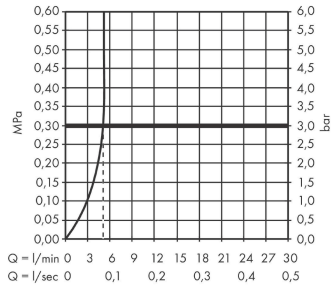

Logis

Single lever basin mixer 110 Fine without waste set

Finish: **Chrome** Article Number: **71253000**

Description

product features

- ComfortZone 110
- projection: 121 mm
- spout height: 110 mm
- handle variant: lever handle
- spray type: normal spray
- maximum flow rate at 3 bar: 5 l/min
- ceramic cartridge
- temperature limitation adjustable
- suitable for continuous flow water heaters
- connection type: G 3/8 connections
- connection dimension: DN15
- aerator can be easily removed with the help of a coin and without tools
- EU taxonomy: max. 6 l/min - Substantial Contribution (SC) possible

Technology

Product image

Scale drawing

Logis

Single lever basin mixer 110 Fine without waste set

Finish: **Chrome** Article Number: **71253000**

Flowchart

Logis
Single lever basin mixer 110 Fine without waste set
 Finish: **Chrome** Article Number: **71253000**