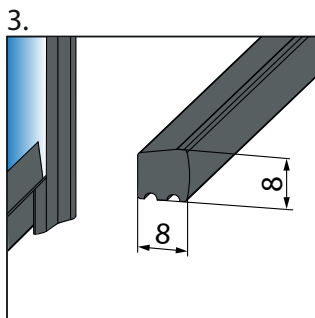

Strømberg Bad | NOMA 20 Frame

- DK FDV-dokumentation
- NO FDV-dokumentasjon
- SE FDV-dokumentation
- FI FDV-dokumentointi
- GB FDV-documentation

Model	X	B	D	H
DWJ I 70	680-710	580	580	2000
DWJ I 80	780-810	680	680	2000
DWJ I 90	880-910	780	780	2000
DWJ I 100	980-1010	880	880	2000

Models without profile mounted with the threshold strip.

Low threshold strip is less protection against splashes of the water drops.

Models without bottom treadmill/profile mounted without the threshold strip.

Lack of the threshold makes the water more easily seep out of the cabin, which reduces its tightness. When installing the enclosure directly on the floor, be sure to appropriate level the floor, so that water flows towards the drain and does not pour through the fugues outside the cabin.