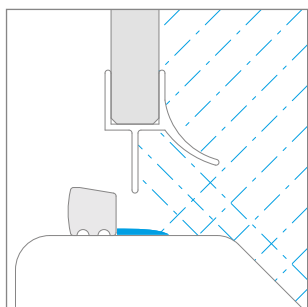

Strømberg Bad | NOMA 20 Frame

- DK FDV-dokumentation
- NO FDV-dokumentasjon
- SE FDV-dokumentation
- FI FDV-dokumentointi
- GB FDV-documentation

Model	X	B	D	H
DWJ I 70	680-710	580	580	2000
DWJ I 80	780-810	680	680	2000
DWJ I 90	880-910	780	780	2000
DWJ I 100	980-1010	880	880	2000

Models without profile mounted with the threshold strip.

Low threshold strip is less protection against splashes of the water drops.

Models without bottom treadmill/profile mounted without the threshold strip.

Lack of the threshold makes the water more easily seep out of the cabin, which reduces its tightness. When installing the enclosure directly on the floor, be sure to appropriate level the floor, so that water flows towards the drain and does not pour through the fugues outside the cabin.