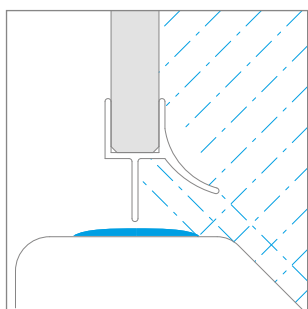

Strømberg Bad | NOMA 20 Frame

- DK FDV-dokumentation
- NO FDV-dokumentasjon
- SE FDV-dokumentation
- FI FDV-dokumentointi
- GB FDV-documentation

Model	X	B	D	H
DWJ I 70	680-710	580	580	2000
DWJ I 80	780-810	680	680	2000
DWJ I 90	880-910	780	780	2000
DWJ I 100	980-1010	880	880	2000

Models without profile mounted with the threshold strip.

Low threshold strip is less protection against splashes of the water drops.

Models without bottom treadmill/profile mounted without the threshold strip.

Lack of the threshold makes the water more easily seep out of the cabin, which reduces its tightness. When installing the enclosure directly on the floor, be sure to appropriate level the floor, so that water flows towards the drain and does not pour through the fugues outside the cabin.