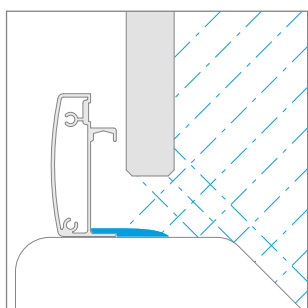

Models with bottom treadmill/profile

(construction of the shower enclosure closed in profiles) are characterised by the highest tightness. They have a high threshold and mostly sliding doors, so water droplets can not pass outside the cabin.