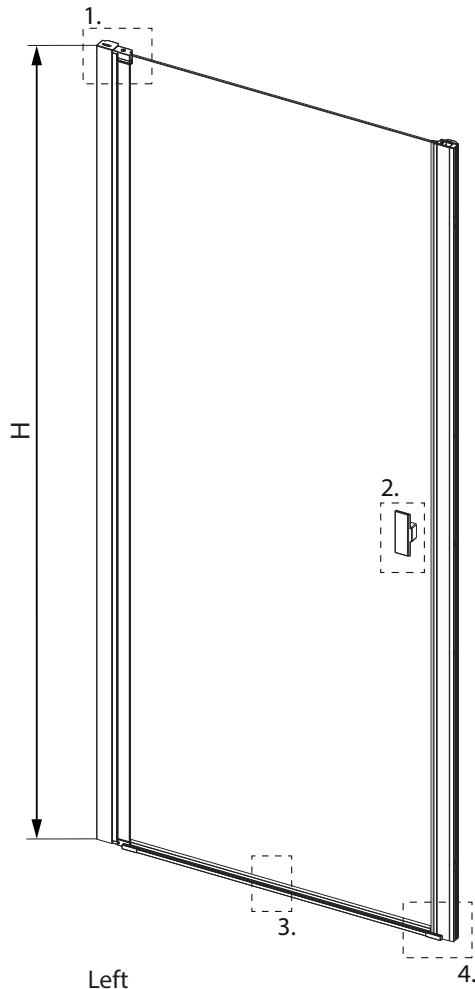

Strømberg Bad | NOMA 20 Frame

- DK FDV-dokumentation
- NO FDV-dokumentasjon
- SE FDV-dokumentation
- FI FDV-dokumentointi
- GB FDV-documentation

Model	X	B	D	H
DWJ I 70	680-710	580	580	2000
DWJ I 80	780-810	680	680	2000
DWJ I 90	880-910	780	780	2000
DWJ I 100	980-1010	880	880	2000

Models with bottom treadmill/profile

(construction of the shower enclosure closed in profiles) are characterised by the highest tightness. They have a high threshold and mostly sliding doors, so water droplets can not pass outside the cabin.

Models without profile mounted with the threshold strip.

Low threshold strip is less protection against splashes of the water drops.

Models without bottom treadmill/profile mounted without the threshold strip.

Lack of the threshold makes the water more easily seep out of the cabin, which reduces its tightness. When installing the enclosure directly on the floor, be sure to appropriate level the floor, so that water flows towards the drain and does not pour through the fugues outside the cabin.