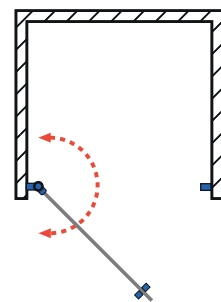

Strømberg Bad | NOMA 20 Frame

- DK FDV-dokumentation
- NO FDV-dokumentasjon
- SE FDV-dokumentation
- FI FDV-dokumentointi
- GB FDV-documentation

Model	X	B	D	H
DWJ I 70	680-710	580	580	2000
DWJ I 80	780-810	680	680	2000
DWJ I 90	880-910	780	780	2000
DWJ I 100	980-1010	880	880	2000

Models with bottom treadmill/profile

(construction of the shower enclosure closed in profiles) are characterised by the highest tightness. They have a high threshold and mostly sliding doors, so water droplets can not pass outside the cabin.

Models without profile mounted with the threshold strip.

Low threshold strip is less protection against splashes of the water drops.

Models without bottom treadmill/profile mounted without the threshold strip.

Lack of the threshold makes the water more easily seep out of the cabin, which reduces its tightness. When installing the enclosure directly on the floor, be sure to appropriate level the floor, so that water flows towards the drain and does not pour through the fugues outside the cabin.