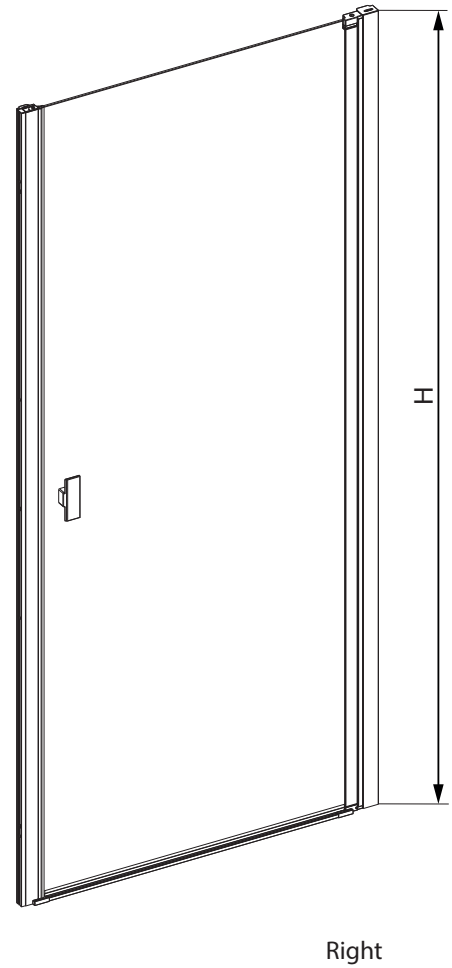

Strømberg Bad | NOMA 20 Frame

- DK FDV-dokumentation
- NO FDV-dokumentasjon
- SE FDV-dokumentation
- FI FDV-dokumentointi
- GB FDV-documentation

Model	X	B	D	H
DWJ I 70	680-710	580	580	2000
DWJ I 80	780-810	680	680	2000
DWJ I 90	880-910	780	780	2000
DWJ I 100	980-1010	880	880	2000

Models with bottom treadmill/profile

(construction of the shower enclosure closed in profiles) are characterised by the highest tightness. They have a high threshold and mostly sliding doors, so water droplets can not pass outside the cabin.

Models without profile mounted with the threshold strip.

Low threshold strip is less protection against splashes of the water drops.

Models without bottom treadmill/profile mounted without the threshold strip.

Lack of the threshold makes the water more easily seep out of the cabin, which reduces its tightness. When installing the enclosure directly on the floor, be sure to appropriate level the floor, so that water flows towards the drain and does not pour through the fugues outside the cabin.