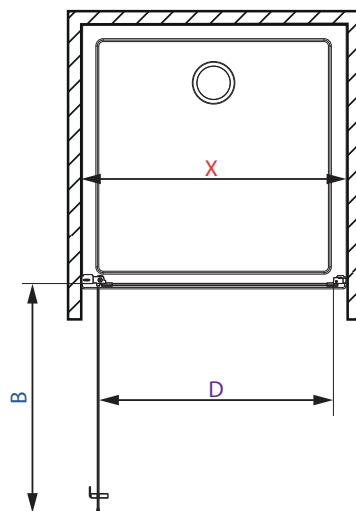

Strømberg Bad | NOMA 20 Frame

- DK FDV-dokumentation
- NO FDV-dokumentasjon
- SE FDV-dokumentation
- FI FDV-dokumentointi
- GB FDV-documentation

Model	X	B	D	H
DWJ I 70	680-710	580	580	2000
DWJ I 80	780-810	680	680	2000
DWJ I 90	880-910	780	780	2000
DWJ I 100	980-1010	880	880	2000

Models with bottom treadmill/profile

(construction of the shower enclosure closed in profiles) are characterised by the highest tightness. They have a high threshold and mostly sliding doors, so water droplets can not pass outside the cabin.