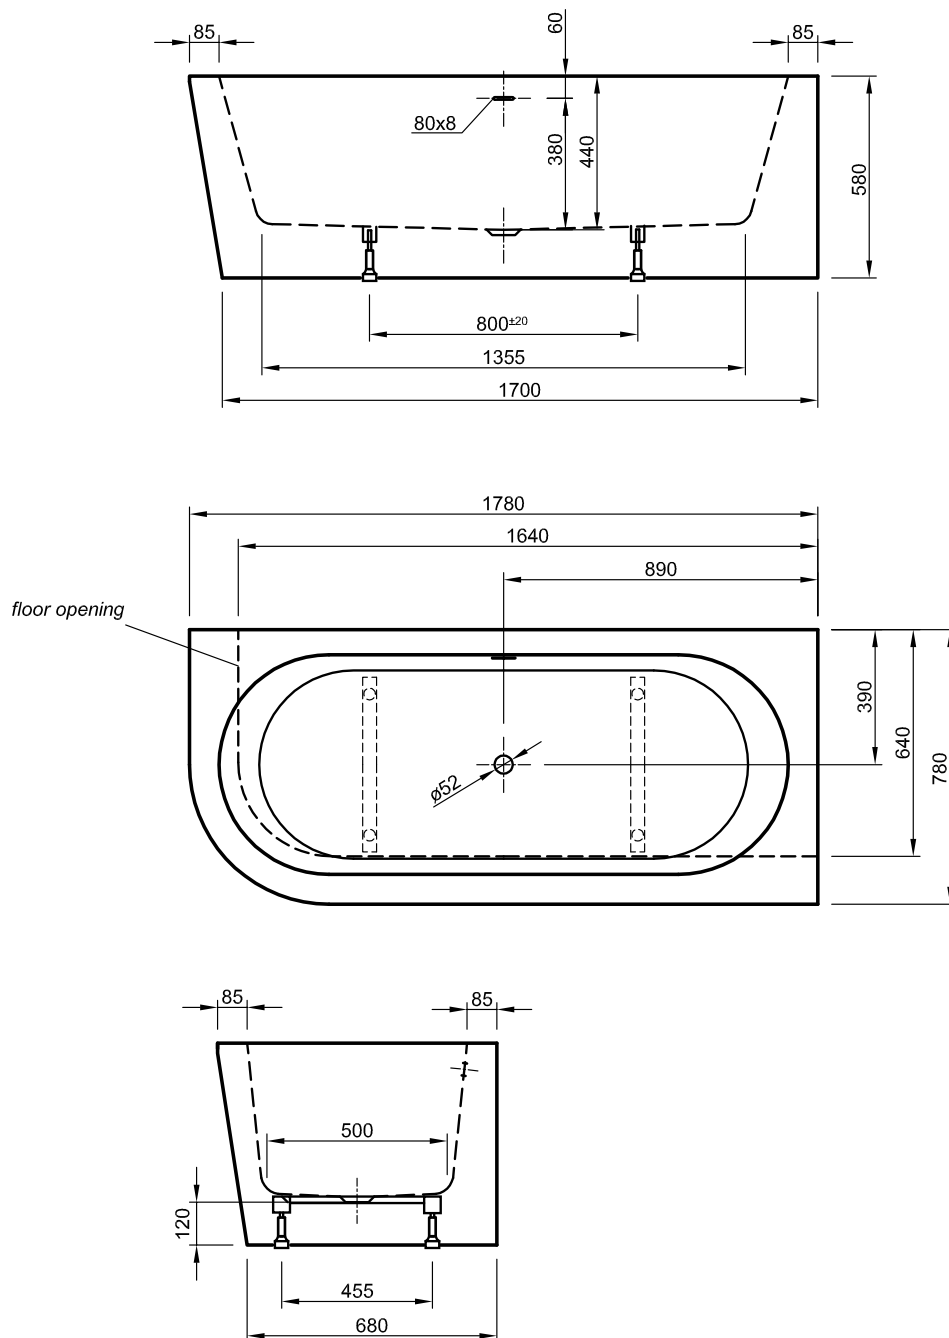

- Ⓚ FDV-dokumentation teknisk tegning
- Ⓝ FDV-dokumentasjon teknisk tegning
- Ⓢ FDV-dokumentation teknisk tegning
- ⓕ FDV-dokumentointi tekninen piirustus
- ⓖ FDV-documentation technical drawing

Strømberg Bad | Lago BTC