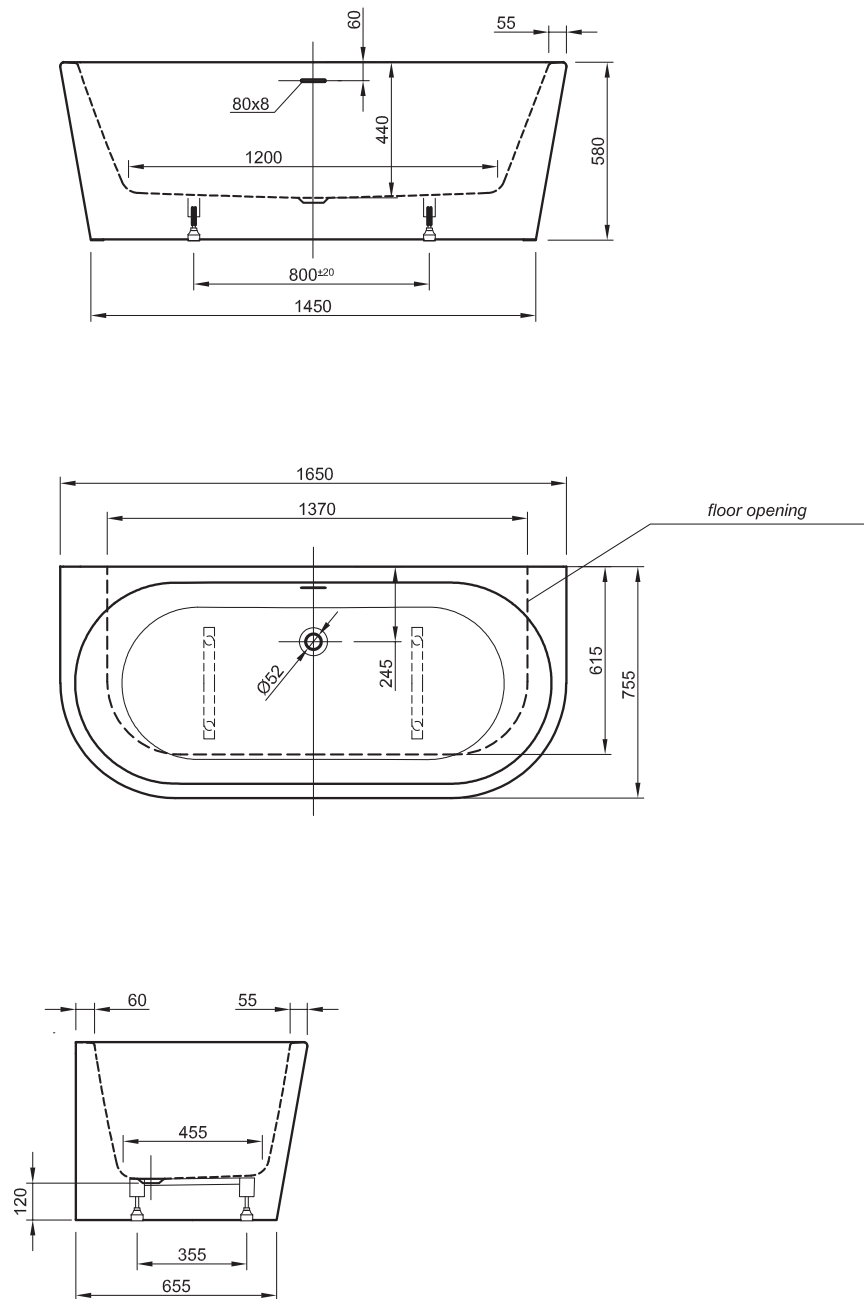

- Ⓚ FDV-dokumentation teknisk tegning
- Ⓝ FDV-dokumentasjon teknisk tegning
- Ⓢ FDV-dokumentation teknisk tegning
- ⓕ FDV-dokumentointi tekninen piirustus
- ⓐ FDV-documentation technical drawing

Strømberg Bad | Lago BTW