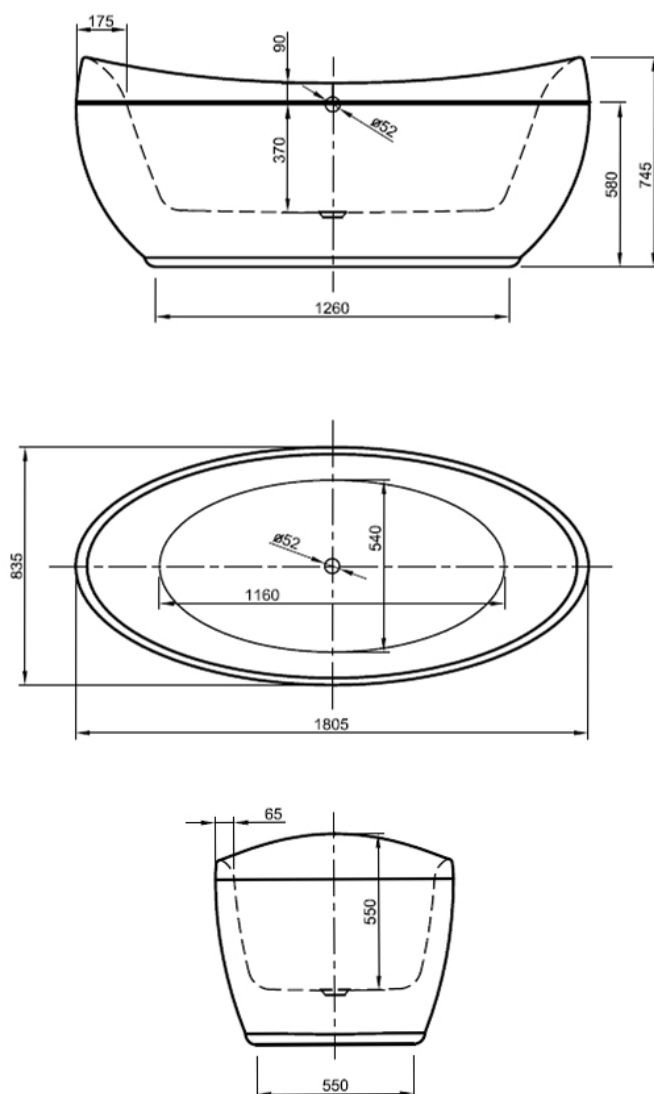

- DK FDV-dokumentation teknisk tegning
- NO FDV-dokumentasjon teknisk tegning
- SE FDV-dokumentation teknisk tegning
- FI FDV-dokumentointi tekninen piirustus
- GB FDV-documentation technical drawing

Strømberg Bad | Bella fritstående / frittstående / vapaasti seisova / freestanding

---