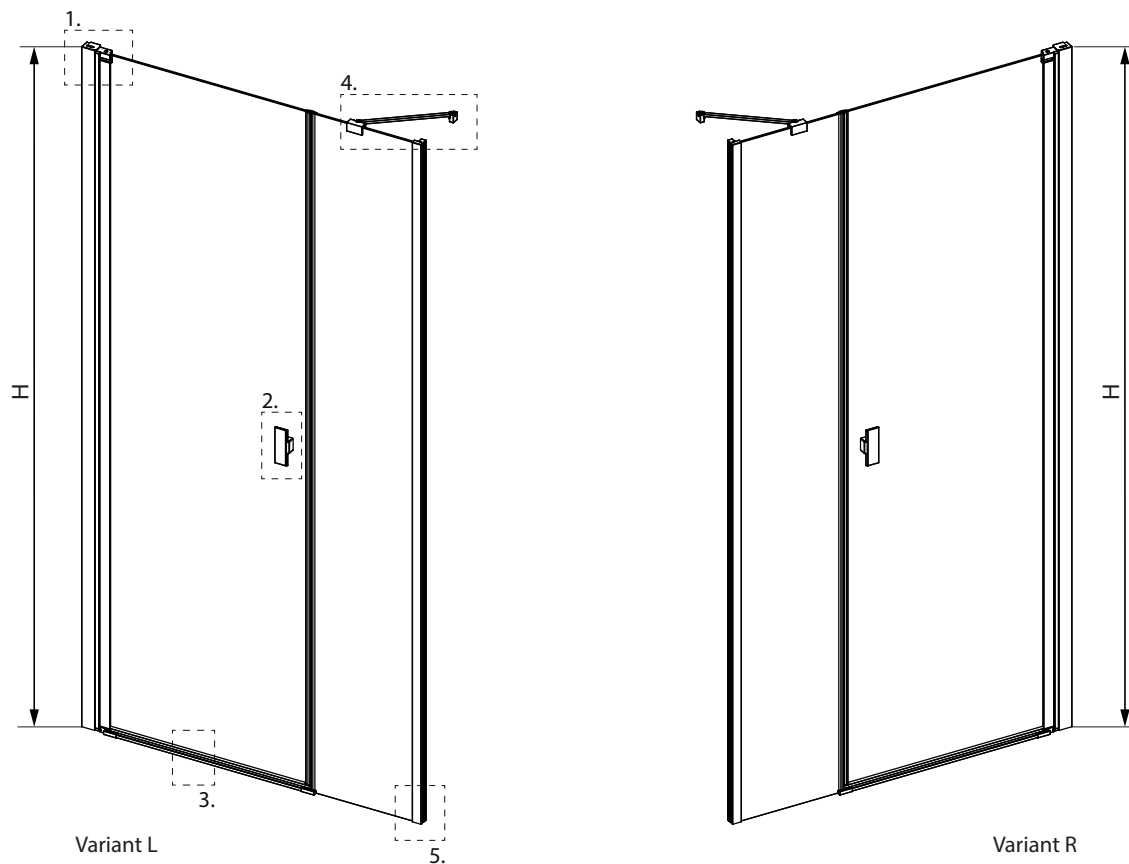

X	B	C	D	H
980-1010	596	317-332	596	2000
1080-1110	696	317-332	696	2000
1180-1210	696	417-432	696	2000
1280-1310	696	517-532	696	2000
1380-1410	796	517-532	796	2000