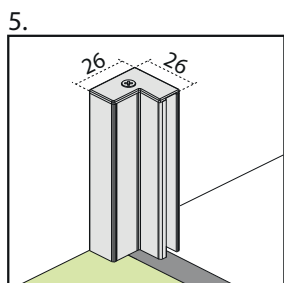

X	B	C	D	H
980-1010	596	317-332	596	2000
1080-1110	696	317-332	696	2000
1180-1210	696	417-432	696	2000
1280-1310	696	517-532	696	2000
1380-1410	796	517-532	796	2000