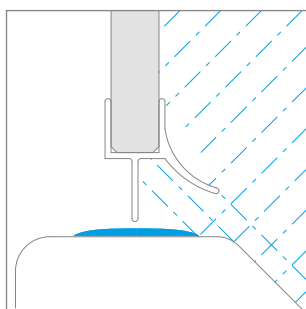

Models without profile mounted with the threshold strip.

Low threshold strip is less protection against splashes of the water drops.

Models without bottom treadmill/profile mounted without the threshold strip.

Lack of the threshold makes the water more easily seep out of the cabin, which reduces its tightness. When installing the enclosure directly on the floor, be sure to appropriate level the floor, so that water flows towards the drain and does not pour through the fugues outside the cabin.