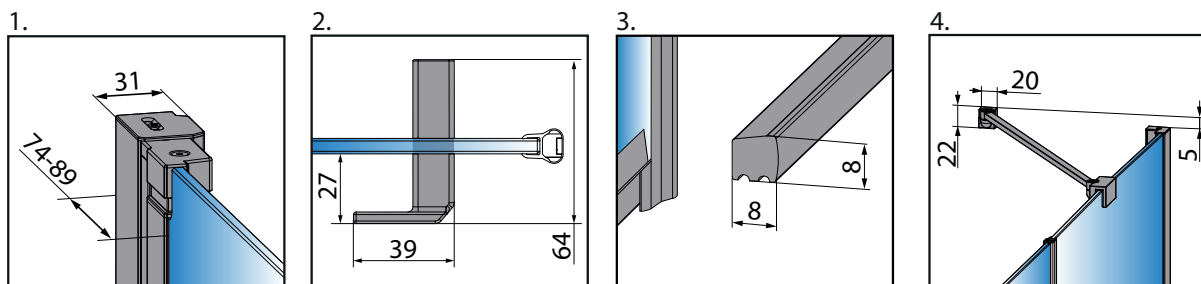

X	B	C	D	H
980-1010	596	317-332	596	2000
1080-1110	696	317-332	696	2000
1180-1210	696	417-432	696	2000
1280-1310	696	517-532	696	2000
1380-1410	796	517-532	796	2000