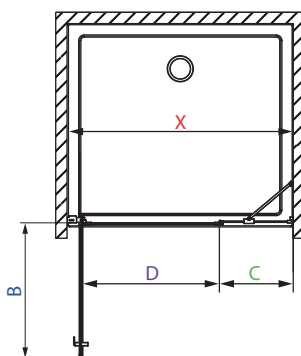

X	B	C	D	H
980-1010	596	317-332	596	2000
1080-1110	696	317-332	696	2000
1180-1210	696	417-432	696	2000
1280-1310	696	517-532	696	2000
1380-1410	796	517-532	796	2000