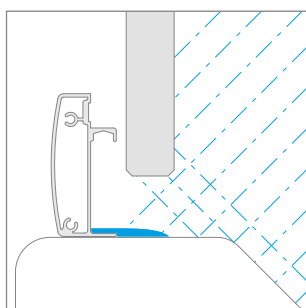

Models with bottom treadmill/profile

(construction of the shower enclosure closed in profiles) are characterised by the highest tightness. They have a high threshold and mostly sliding doors, so water droplets can not pass outside the cabin.

Models without profile mounted with the threshold strip.

Low threshold strip is less protection against splashes of the water drops.

Models without bottom treadmill/profile mounted without the threshold strip.

Lack of the threshold makes the water more easily seep out of the cabin, which reduces its tightness. When installing the enclosure directly on the floor, be sure to appropriate level the floor, so that water flows towards the drain and does not pour through the fugues outside the cabin.