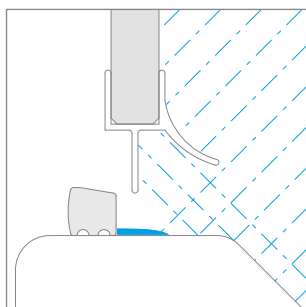

Models without profile mounted with the threshold strip.

Low threshold strip is less protection against splashes of the water drops.

Models without bottom treadmill/profile mounted without the threshold strip.

Lack of the threshold makes the water more easily seep out of the cabin, which reduces its tightness. When installing the enclosure directly on the floor, be sure to appropriate level the floor, so that water flows towards the drain and does not pour through the fugues outside the cabin.