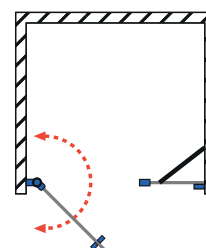

Models with bottom treadmill/profile

(construction of the shower enclosure closed in profiles) are characterised by the highest tightness. They have a high threshold and mostly sliding doors, so water droplets can not pass outside the cabin.

Models without profile mounted with the threshold strip.

Low threshold strip is less protection against splashes of the water drops.

Models without bottom treadmill/profile mounted without the threshold strip.

Lack of the threshold makes the water more easily seep out of the cabin, which reduces its tightness. When installing the enclosure directly on the floor, be sure to appropriate level the floor, so that water flows towards the drain and does not pour through the fugues outside the cabin.