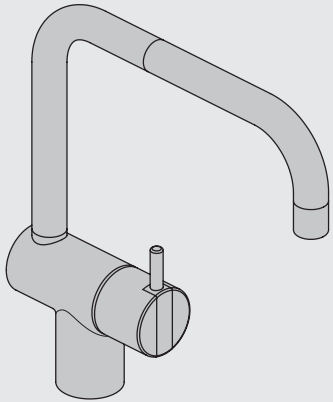

VOLA KV1

Fitting instruction
 Montageanleitung
 Monteringsvejledning
 Monteringsvægledning
 Montage hanleiding
 Manuel de montage

04/00203
 04/00206

www.vola.com
 mnt_KV1_V3_40998778
 14-01-2025

Data, 3 Bar /43.5 Psi:

Cu:
KV1: Ø10
KV1US: Ø3/8"
KV1Q: Ø3/8"

- NR.10/L/M: VR20, VR22, VR273/L/M, VR294, VR295
 VR17L4K: VR15P, VR16L4, VR17L (US Standard)
 VR17L5K: VR15P, VR16L5, VR17L
 VR17L9K: VR15P, VR16L9, VR17L
 VR17LSK: VR15P, VR16LS, VR17L
 VR30: VR15P, VR16L9, VR17L, VR29, 4xVR31, VR35, VR1902 (F40) (and KV1 from 1972 - 1996)
 VR132: VR15P, VR16L9, VR17L, 2xVR31, 2xVR558, VR1902 (2013 - 06. 2016)
 VR133: VR15P, VR16L9, VR17L, VR24, 4xVR31, VR113, VR1902 (1997 - 2012)
 VR230: VR15P, VR16L9, VR17L, 2xVR118, VR229, VR235, 4xVR558, VR1902 (06-2016 -)
 VR117K: VR116, VR117, VR118, 2xVR558, VR1902
 VR277K: VR22, VR269, VR277
 VR297/L/M: VR20, VR22, VR269, VR273/L/M, VR277, VR294, VR295, VR296
 VR433: VR261, VR263, VR440, VR442, 2xVR444