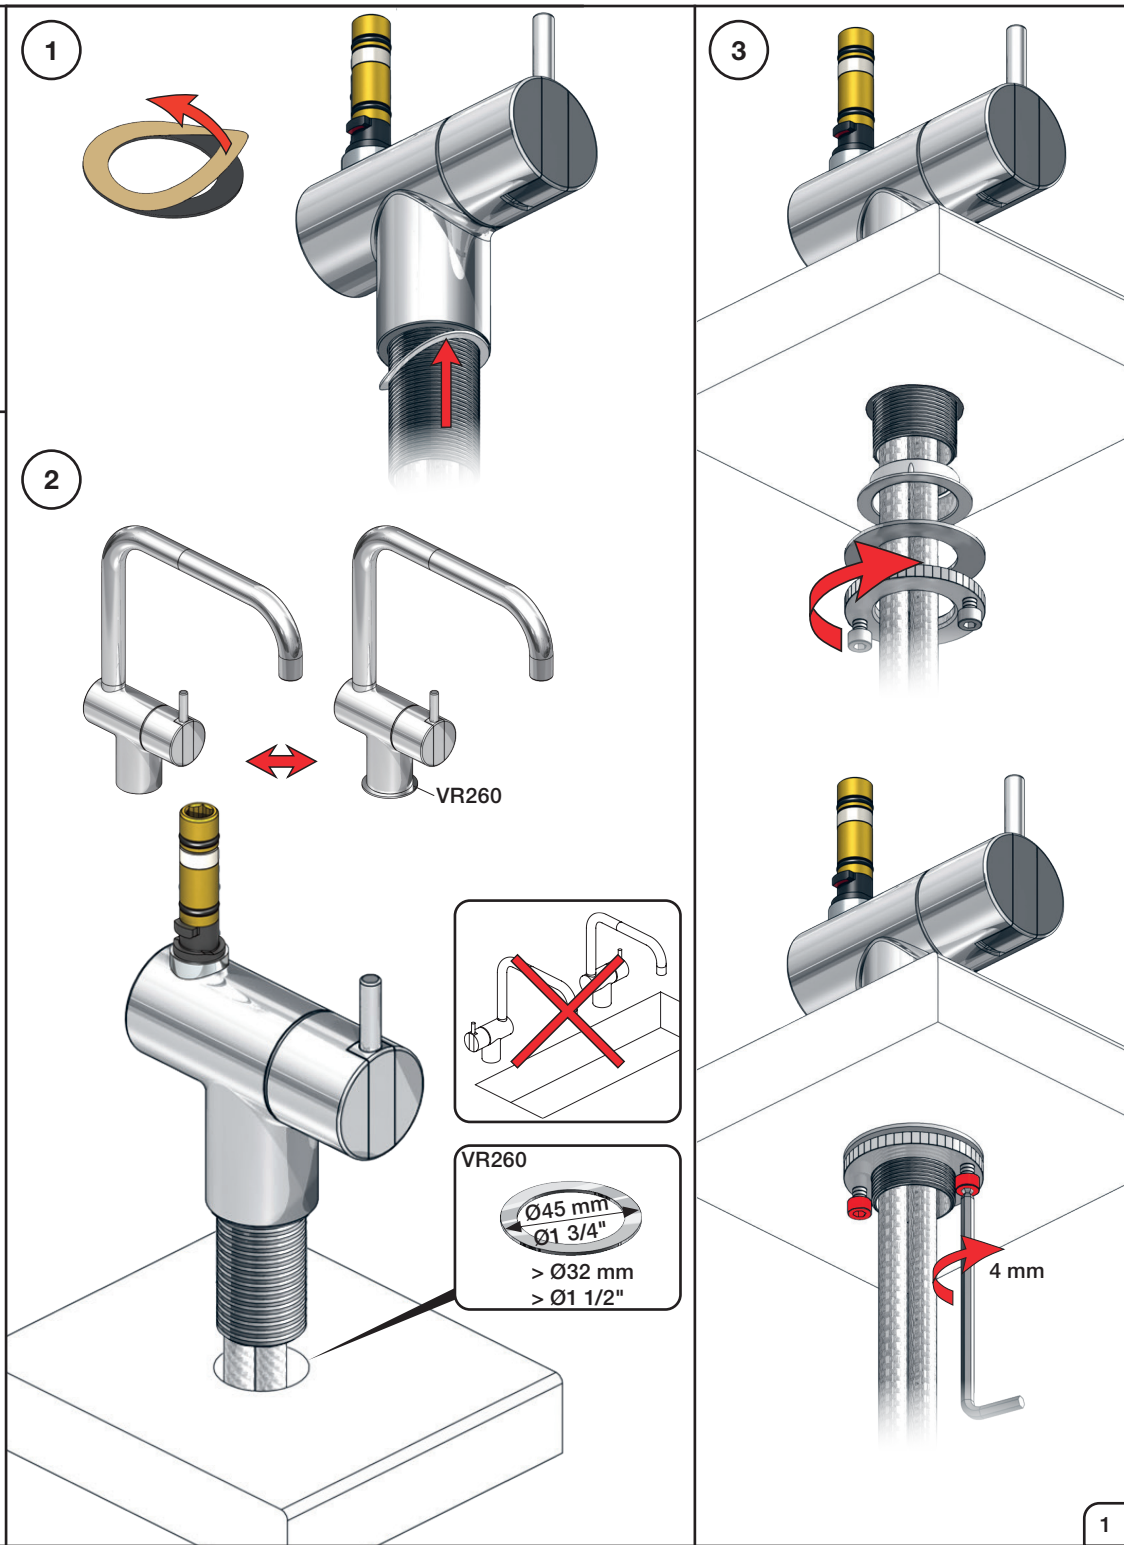

Data, 3 Bar /43.5 Psi:

	l/min.	Gal/min.
ΔV1:	9,0	2.4
ΔV1US:	4,5	1.2

Max. 65°C, 150°F