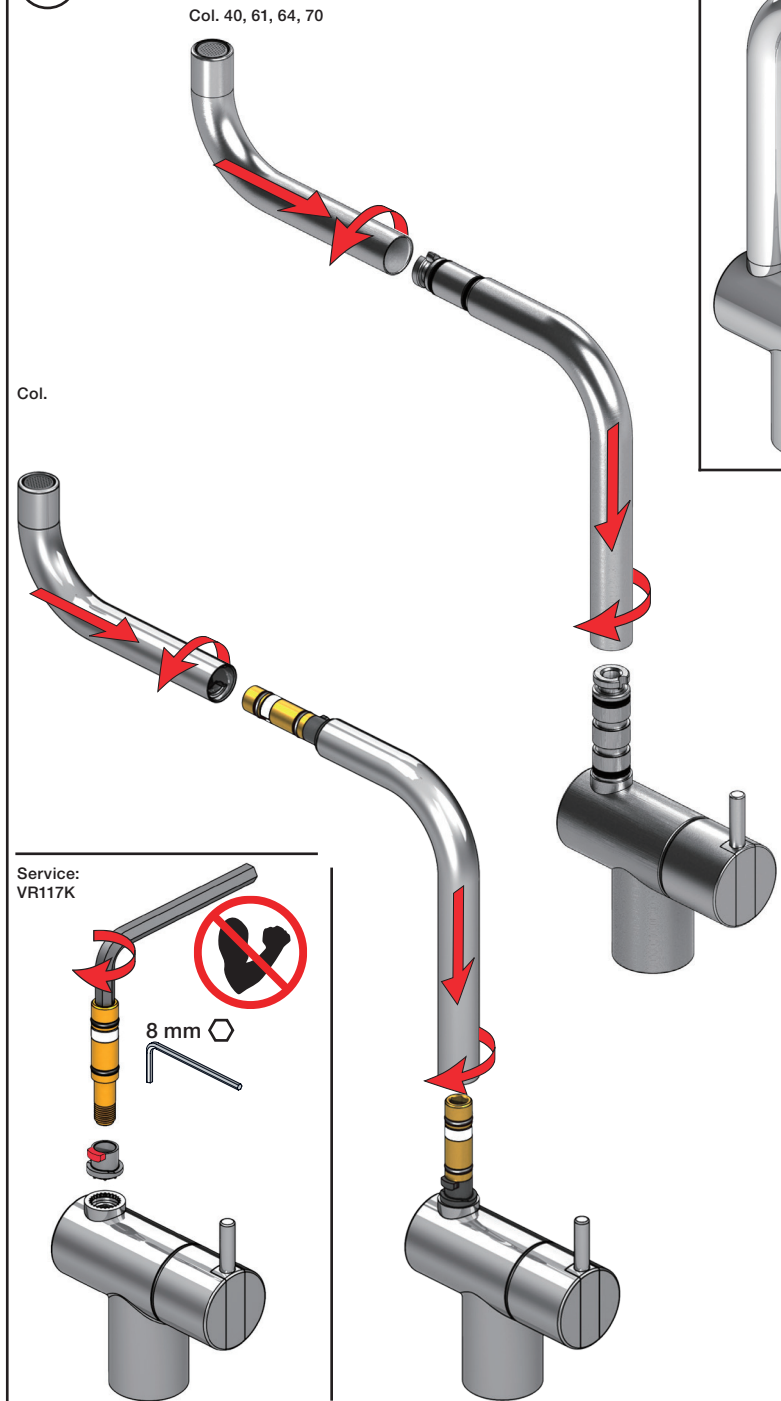

4

5

KV1L/KV1M

Operation
Bedienung
Betjening

Bruk
Bediening
Fonctionnement