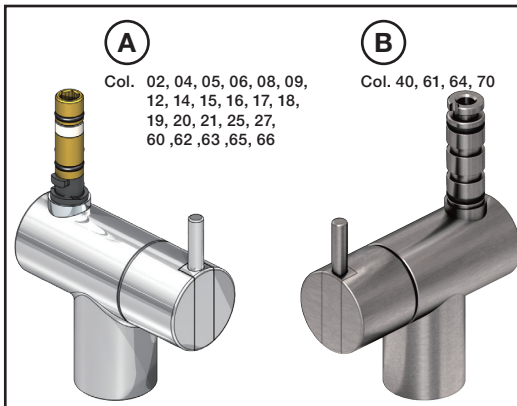

VOLA KV1

Fitting instruction
 Montageanleitung
 Monteringsvejledning
 Monteringsvægledning
 Montage hanleiding
 Manuel de montage

04/00203
 04/00206

www.vola.com
 mnt_KV1_V3_40998778
 14-01-2025

Data, 3 Bar /43.5 Psi:

	l/min.	Gal/min.
ΔV1:	9,0	2.4
ΔV1US:	4,5	1.2

Max. 65°C, 150°F

4

5

KV1L/KV1M

Operation
Bedienung
Betjening

Bruk
Bediening
Fonctionnement

Colour: 02, 04, 05, 06, 08, 09, 12, 14, 15, 16, 17,
18, 19, 20, 21, 25, 27, 60, 62, 63, 65, 66

Cu:
KV1: Ø10
KV1US: Ø3/8"
KV1Q: Ø3/8"

- NR.10/L/M: VR20, VR22, VR273/L/M, VR294, VR295
 VR17L4K: VR15P, VR16L4, VR17L (US Standard)
 VR17L5K: VR15P, VR16L5, VR17L
 VR17L9K: VR15P, VR16L9, VR17L
 VR17LSK: VR15P, VR16LS, VR17L
 VR30: VR15P, VR16L9, VR17L, VR29, 4xVR31, VR35, VR1902 (F40) (and KV1 from 1972 - 1996)
 VR132: VR15P, VR16L9, VR17L, 2xVR31, 2xVR558, VR1902 (2013 - 06. 2016)
 VR133: VR15P, VR16L9, VR17L, VR24, 4xVR31, VR113, VR1902 (1997 - 2012)
 VR230: VR15P, VR16L9, VR17L, 2xVR118, VR229, VR235, 4xVR558, VR1902 (06-2016 -)
 VR117K: VR116, VR117, VR118, 2xVR558, VR1902
 VR277K: VR22, VR269, VR277
 VR297/L/M: VR20, VR22, VR269, VR273/L/M, VR277, VR294, VR295, VR296
 VR433: VR261, VR263, VR440, VR442, 2xVR444