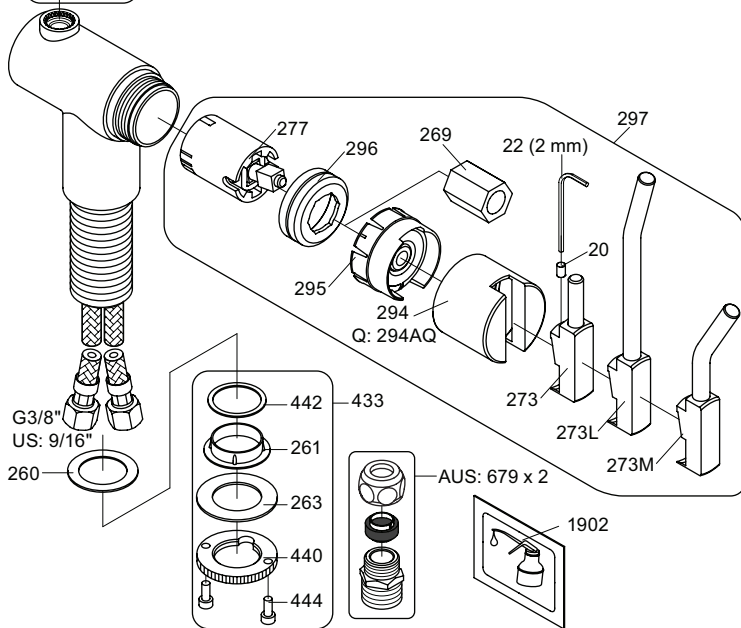

VOLA KV1

Fitting instruction
 Montageanleitung
 Monteringsvejledning
 Monteringsvægledning
 Montage hanleiding
 Manuel de montage

04/00203
 04/00206

www.vola.com
 mnt_KV1_V3_40998778
 14-01-2025

Data, 3 Bar /43.5 Psi:

Cu:
KV1: Ø10
KV1US: Ø3/8"
KV1Q: Ø3/8"

- NR.10/L/M: VR20, VR22, VR273/L/M, VR294, VR295
 VR17L4K: VR15P, VR16L4, VR17L (US Standard)
 VR17L5K: VR15P, VR16L5, VR17L
 VR17L9K: VR15P, VR16L9, VR17L
 VR17LSK: VR15P, VR16LS, VR17L
 VR30: VR15P, VR16L9, VR17L, VR29, 4xVR31, VR35, VR1902 (F40) (and KV1 from 1972 - 1996)
 VR132: VR15P, VR16L9, VR17L, 2xVR31, 2xVR558, VR1902 (2013 - 06. 2016)
 VR133: VR15P, VR16L9, VR17L, VR24, 4xVR31, VR113, VR1902 (1997 - 2012)
 VR230: VR15P, VR16L9, VR17L, 2xVR118, VR229, VR235, 4xVR558, VR1902 (06-2016 -)
 VR117K: VR116, VR117, VR118, 2xVR558, VR1902
 VR277K: VR22, VR269, VR277
 VR297/L/M: VR20, VR22, VR269, VR273/L/M, VR277, VR294, VR295, VR296
 VR433: VR261, VR263, VR440, VR442, 2xVR444