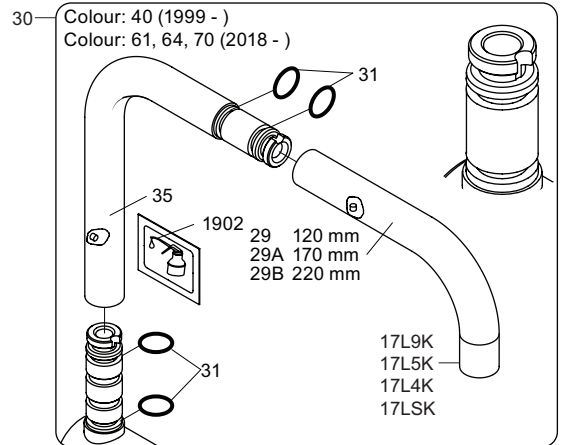

VOLA KV1

Fitting instruction
 Montageanleitung
 Monteringsvejledning
 Monteringsvægledning
 Montage hanleiding
 Manuel de montage

04/00203
 04/00206

www.vola.com
 mnt_KV1_V3_40998778
 14-01-2025

Data, 3 Bar /43.5 Psi:

	l/min.	Gal/min.
ΔV1:	9,0	2.4
ΔV1US:	4,5	1.2

Max. 65°C, 150°F

4

5

KV1L/KV1M

Operation
Bedienung
Betjening

Bruk
Bediening
Fonctionnement

Colour: 02, 04, 05, 06, 08, 09, 12, 14, 15, 16, 17,
18, 19, 20, 21, 25, 27, 60, 62, 63, 65, 66

Cu:
KV1: Ø10
KV1US: Ø3/8"
KV1Q: Ø3/8"

- NR.10/L/M: VR20, VR22, VR273/L/M, VR294, VR295
 VR17L4K: VR15P, VR16L4, VR17L (US Standard)
 VR17L5K: VR15P, VR16L5, VR17L
 VR17L9K: VR15P, VR16L9, VR17L
 VR17LSK: VR15P, VR16LS, VR17L
 VR30: VR15P, VR16L9, VR17L, VR29, 4xVR31, VR35, VR1902 (F40) (and KV1 from 1972 - 1996)
 VR132: VR15P, VR16L9, VR17L, 2xVR31, 2xVR558, VR1902 (2013 - 06. 2016)
 VR133: VR15P, VR16L9, VR17L, VR24, 4xVR31, VR113, VR1902 (1997 - 2012)
 VR230: VR15P, VR16L9, VR17L, 2xVR118, VR229, VR235, 4xVR558, VR1902 (06-2016 -)
 VR117K: VR116, VR117, VR118, 2xVR558, VR1902
 VR277K: VR22, VR269, VR277
 VR297/L/M: VR20, VR22, VR269, VR273/L/M, VR277, VR294, VR295, VR296
 VR433: VR261, VR263, VR440, VR442, 2xVR444