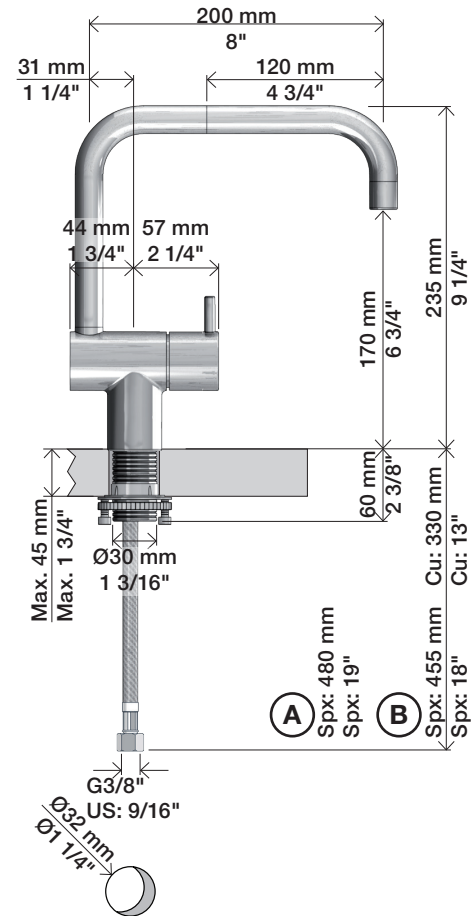

VOLA KV1

Fitting instruction
 Montageanleitung
 Monteringsvejledning
 Monteringsvægledning
 Montage hanleiding
 Manuel de montage

04/00203
 04/00206

www.vola.com
 mnt_KV1_V3_40998778
 14-01-2025

Data, 3 Bar /43.5 Psi:

	l/min.	Gal/min.
ΔV1:	9,0	2.4
ΔV1US:	4,5	1.2

Max. 65°C, 150°F

4

5

KV1L/KV1M

Operation
Bedienung
Betjening

Bruk
Bediening
Fonctionnement

Colour: 02, 04, 05, 06, 08, 09, 12, 14, 15, 16, 17,
18, 19, 20, 21, 25, 27, 60, 62, 63, 65, 66

Cu:
KV1: Ø10
KV1US: Ø3/8"
KV1Q: Ø3/8"

- NR.10/L/M: VR20, VR22, VR273/L/M, VR294, VR295
 VR17L4K: VR15P, VR16L4, VR17L (US Standard)
 VR17L5K: VR15P, VR16L5, VR17L
 VR17L9K: VR15P, VR16L9, VR17L
 VR17LSK: VR15P, VR16LS, VR17L
 VR30: VR15P, VR16L9, VR17L, VR29, 4xVR31, VR35, VR1902 (F40) (and KV1 from 1972 - 1996)
 VR132: VR15P, VR16L9, VR17L, 2xVR31, 2xVR558, VR1902 (2013 - 06. 2016)
 VR133: VR15P, VR16L9, VR17L, VR24, 4xVR31, VR113, VR1902 (1997 - 2012)
 VR230: VR15P, VR16L9, VR17L, 2xVR118, VR229, VR235, 4xVR558, VR1902 (06-2016 -)
 VR117K: VR116, VR117, VR118, 2xVR558, VR1902
 VR277K: VR22, VR269, VR277
 VR297/L/M: VR20, VR22, VR269, VR273/L/M, VR277, VR294, VR295, VR296
 VR433: VR261, VR263, VR440, VR442, 2xVR444