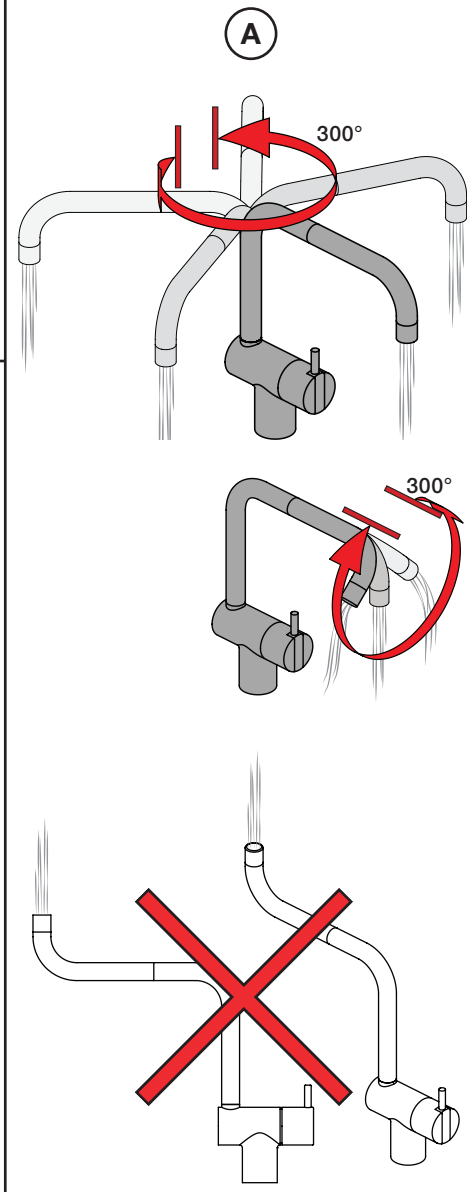

KV1L/KV1M

Operation
Bedienung
Betjening

Bruk
Bediening
Fonctionnement