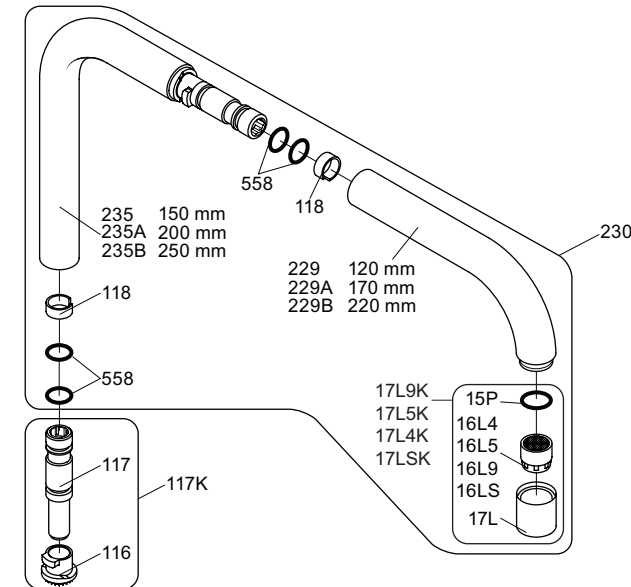

VOLA KV1

Fitting instruction
 Montageanleitung
 Monteringsvejledning
 Monteringsvægledning
 Montage hanleiding
 Manuel de montage

04/00203
 04/00206

www.vola.com
 mnt_KV1_V3_40998778
 14-01-2025

Data, 3 Bar /43.5 Psi:

	l/min.	Gal/min.
ΔV1:	9,0	2.4
ΔV1US:	4,5	1.2

Max. 65°C, 150°F

4

5

KV1L/KV1M

Operation
Bedienung
Betjening

Bruk
Bediening
Fonctionnement

Colour: 02, 04, 05, 06, 08, 09, 12, 14, 15, 16, 17,
18, 19, 20, 21, 25, 27, 60, 62, 63, 65, 66

Cu:
KV1: Ø10
KV1US: Ø3/8"
KV1Q: Ø3/8"

- NR.10/L/M: VR20, VR22, VR273/L/M, VR294, VR295
 VR17L4K: VR15P, VR16L4, VR17L (US Standard)
 VR17L5K: VR15P, VR16L5, VR17L
 VR17L9K: VR15P, VR16L9, VR17L
 VR17LSK: VR15P, VR16LS, VR17L
 VR30: VR15P, VR16L9, VR17L, VR29, 4xVR31, VR35, VR1902 (F40) (and KV1 from 1972 - 1996)
 VR132: VR15P, VR16L9, VR17L, 2xVR31, 2xVR558, VR1902 (2013 - 06. 2016)
 VR133: VR15P, VR16L9, VR17L, VR24, 4xVR31, VR113, VR1902 (1997 - 2012)
 VR230: VR15P, VR16L9, VR17L, 2xVR118, VR229, VR235, 4xVR558, VR1902 (06-2016 -)
 VR117K: VR116, VR117, VR118, 2xVR558, VR1902
 VR277K: VR22, VR269, VR277
 VR297/L/M: VR20, VR22, VR269, VR273/L/M, VR277, VR294, VR295, VR296
 VR433: VR261, VR263, VR440, VR442, 2xVR444