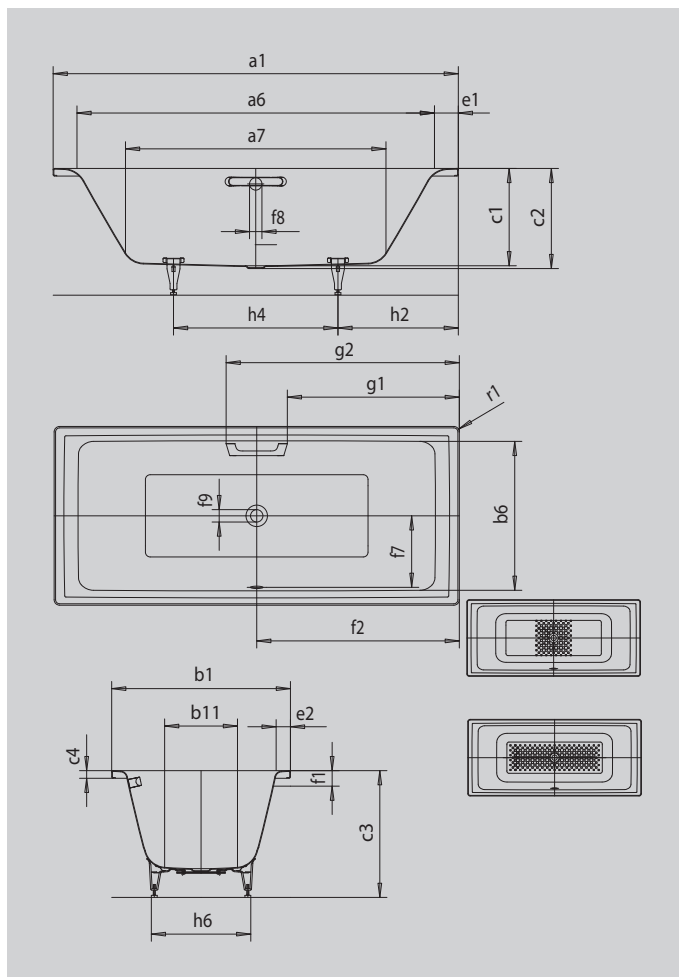

# PURO DUO

- straightlined, purist design
- classic four-cornered model
- perfect match for the PURO model range
- bathing with a friend: two identical back rests and centrally positioned waste
- made of KALDEWEI steel enamel

## GRIP ELEGANT PURISM

Model		665
External length	a <sub>1</sub>	1900 mm
Internal length (top)	a <sub>6</sub>	1700 mm
Internal length (bottom)	a <sub>7</sub>	1330 mm
External width	b <sub>1</sub>	900 mm
Internal width (top)	b <sub>6</sub>	780 mm
Internal width (bottom)	b <sub>11</sub>	615 mm
Depth inside	c <sub>1</sub>	410 mm
Depth incl. waste hole	c <sub>2</sub>	420 mm
Height with feet	c <sub>3</sub>	540 - 575 mm
Height of rim	c <sub>4</sub>	32 mm
Width of rim (foot end; long side)	e <sub>1</sub> ; e <sub>2</sub>	100; 60 mm
Distance top edge to centre of overflow hole	f <sub>1</sub>	65 mm
Distance bath edge to centre of waste hole	f <sub>2</sub>	950 mm
Distance centre of waste hole to centre of overflow hole	f <sub>7</sub>	380 mm
Diameter of overflow hole	f <sub>8</sub>	Ø 52 mm
Diameter of waste hole	f <sub>9</sub>	Ø 52 mm
Distance bath edge (foot end) to start of grip	g <sub>1</sub>	822 mm
Distance bath edge (foot end) to end of grip	g <sub>2</sub>	1078 mm
Distance foot end of bath edge to centre of foot	h <sub>2</sub>	585 mm
Distance between the feet	h <sub>4</sub>	730 mm
Width of feet max.	h <sub>6</sub>	605 mm
External radius	r <sub>1</sub>	23 mm
Water volume		217 l
Net weight		61 kg
Anti-slip		348 x 348 mm
Full anti-slip		1020 x 396 mm