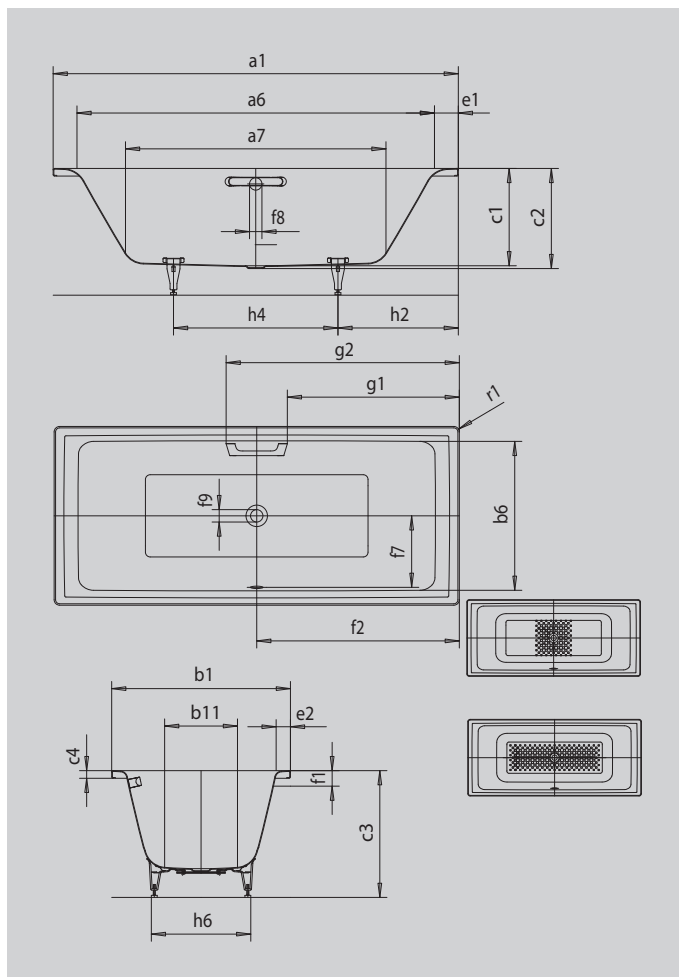

# PURO DUO

- straightlined, purist design
- classic four-cornered model
- perfect match for the PURO model range
- bathing with a friend: two identical back rests and centrally positioned waste
- made of KALDEWEI steel enamel

## GRIP ELEGANT PURISM

Model		664
External length	a <sub>1</sub>	1800 mm
Internal length (top)	a <sub>6</sub>	1600 mm
Internal length (bottom)	a <sub>7</sub>	1230 mm
External width	b <sub>1</sub>	800 mm
Internal width (top)	b <sub>6</sub>	680 mm
Internal width (bottom)	b <sub>11</sub>	510 mm
Depth inside	c <sub>1</sub>	410 mm
Depth incl. waste hole	c <sub>2</sub>	420 mm
Height with feet	c <sub>3</sub>	545 - 572 mm
Height of rim	c <sub>4</sub>	32 mm
Width of rim (foot end; long side)	e <sub>1</sub> ; e <sub>2</sub>	100; 60 mm
Distance top edge to centre of overflow hole	f <sub>1</sub>	65 mm
Distance bath edge to centre of waste hole	f <sub>2</sub>	900 mm
Distance centre of waste hole to centre of overflow hole	f <sub>7</sub>	330 mm
Diameter of overflow hole	f <sub>8</sub>	Ø 52 mm
Diameter of waste hole	f <sub>9</sub>	Ø 52 mm
Distance bath edge (foot end) to start of grip	g <sub>1</sub>	772 mm
Distance bath edge (foot end) to end of grip	g <sub>2</sub>	1028 mm
Distance foot end of bath edge to centre of foot	h <sub>2</sub>	535 mm
Distance between the feet	h <sub>4</sub>	730 mm
Width of feet max.	h <sub>6</sub>	510 mm
External radius	r <sub>1</sub>	8 mm
Water volume		165 l
Net weight		54 kg
Anti-slip		348 x 348 mm
Full anti-slip		924 x 348 mm