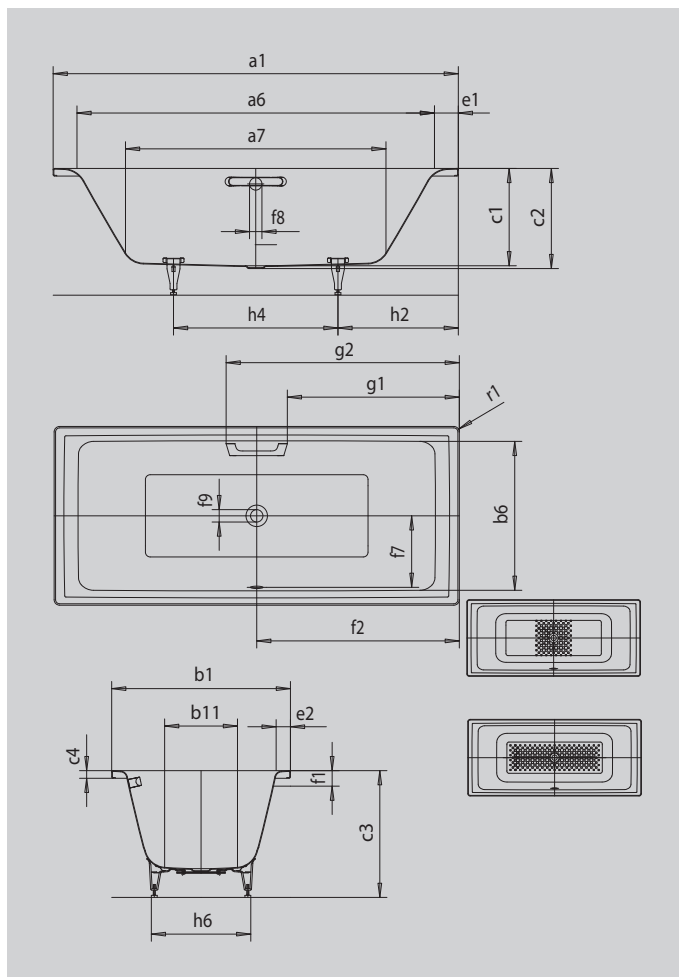

# PURO DUO

- straightlined, purist design
- classic four-cornered model
- perfect match for the PURO model range
- bathing with a friend: two identical back rests and centrally positioned waste
- made of KALDEWEI steel enamel

## GRIP ELEGANT PURISM

Model		663
External length	a <sub>1</sub>	1700 mm
Internal length (top)	a <sub>6</sub>	1500 mm
Internal length (bottom)	a <sub>7</sub>	1130 mm
External width	b <sub>1</sub>	750 mm
Internal width (top)	b <sub>6</sub>	630 mm
Internal width (bottom)	b <sub>11</sub>	460 mm
Depth inside	c <sub>1</sub>	410 mm
Depth incl. waste hole	c <sub>2</sub>	420 mm
Height with feet	c <sub>3</sub>	540 - 575 mm
Height of rim	c <sub>4</sub>	32 mm
Width of rim (foot end; long side)	e <sub>1</sub> ; e <sub>2</sub>	100; 60 mm
Distance top edge to centre of overflow hole	f <sub>1</sub>	65 mm
Distance bath edge to centre of waste hole	f <sub>2</sub>	850 mm
Distance centre of waste hole to centre of overflow hole	f <sub>7</sub>	305 mm
Diameter of overflow hole	f <sub>8</sub>	Ø 52 mm
Diameter of waste hole	f <sub>9</sub>	Ø 52 mm
Distance bath edge (foot end) to start of grip	g <sub>1</sub>	722 mm
Distance bath edge (foot end) to end of grip	g <sub>2</sub>	978 mm
Distance foot end of bath edge to centre of foot	h <sub>2</sub>	545 mm
Distance between the feet	h <sub>4</sub>	605 mm
Width of feet max.	h <sub>6</sub>	465 mm
External radius	r <sub>1</sub>	8 mm
Water volume		122 l
Net weight		48 kg
Anti-slip		348 x 348 mm
Full anti-slip		876 x 252 mm