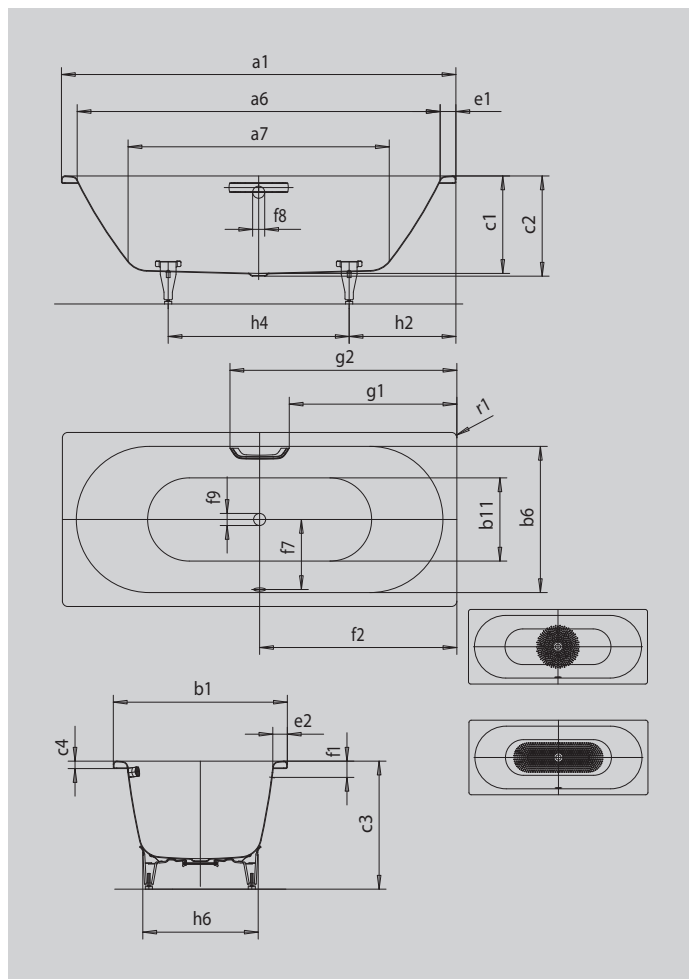

CLASSIC DUO

- minimalist simplicity and unpretentious elegance are the hallmarks of this bathtub
- classic four-corner version
- Bathing for two: two identical backrests and centrally positioned waste outlet
- made of KALDEWEI steel enamel

Similar illustration

GRIP DISCREET OPULENCE

Model		114
External length	a ₁	1900 mm
Internal length (top)	a ₆	1780 mm
Internal length (bottom)	a ₇	1330 mm
External width	b ₁	900 mm
Internal width (top)	b ₆	780 mm
Internal width (bottom)	b ₁₁	650 mm
Depth inside	c ₁	420 mm
Depth incl. waste hole	c ₂	430 mm
Height with feet	c ₃	550 - 580 mm
Height of rim	c ₄	32 mm
Width of rim (foot end; long side)	e ₁ ; e ₂	60; 60 mm
Distance top edge to centre of overflow hole	f ₁	70 mm
Distance bath edge to centre of waste hole	f ₂	950 mm
Distance centre of waste hole to centre of overflow hole	f ₇	380 mm
Diameter of overflow hole	f ₈	Ø 52 mm
Diameter of waste hole	f ₉	Ø 52 mm
Distance bath edge (foot end) to start of grip	g ₁	822 mm
Distance bath edge (foot end) to end of grip	g ₂	1078 mm
Distance foot end of bath edge to centre of foot	h ₂	630 mm
Distance between the feet	h ₄	640 mm
Width of feet max.	h ₆	650 mm
External radius	r ₁	23 mm
Water volume		213 l
Net weight		61 kg
Pedestal		5037
Diameter of anti-slip		Ø 435 mm
Full anti-slip		1097 x 406 mm