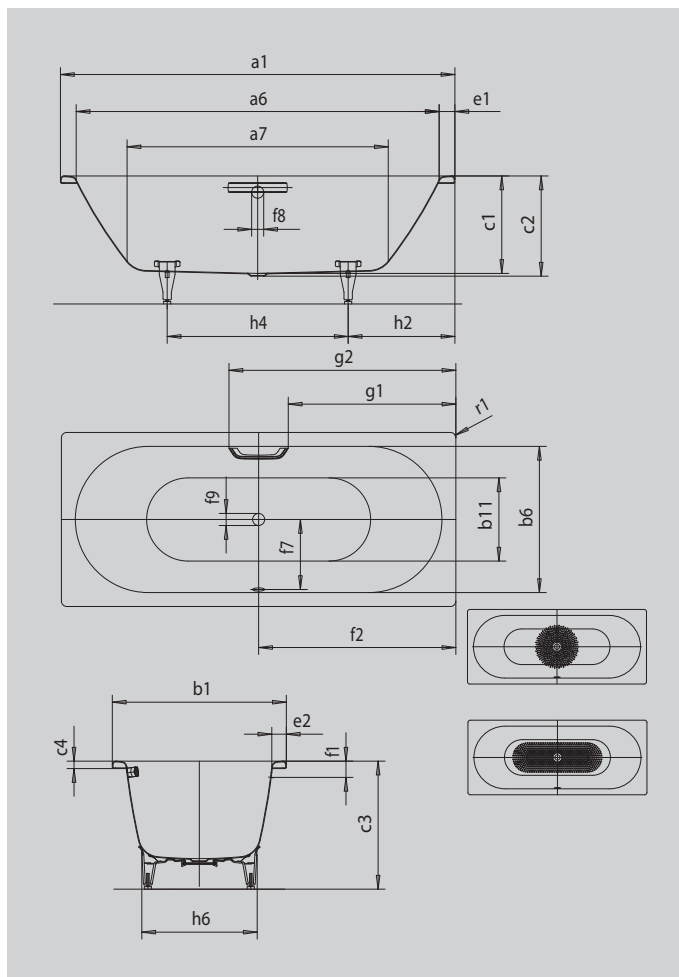

CLASSIC DUO

- minimalist simplicity and unpretentious elegance are the hallmarks of this bathtub
- classic four-corner version
- Bathing for two: two identical backrests and centrally positioned waste outlet
- made of KALDEWEI steel enamel

Similar illustration

GRIP DISCREET OPULENCE

Model		109
External length	a ₁	1800 mm
Internal length (top)	a ₆	1680 mm
Internal length (bottom)	a ₇	1230 mm
External width	b ₁	750 mm
Internal width (top)	b ₆	630 mm
Internal width (bottom)	b ₁₁	500 mm
Depth inside	c ₁	420 mm
Depth incl. waste hole	c ₂	430 mm
Height with feet	c ₃	560 - 595 mm
Height of rim	c ₄	32 mm
Width of rim (foot end; long side)	e ₁ ; e ₂	60; 60 mm
Distance top edge to centre of overflow hole	f ₁	70 mm
Distance bath edge to centre of waste hole	f ₂	900 mm
Distance centre of waste hole to centre of overflow hole	f ₇	305 mm
Diameter of overflow hole	f ₈	Ø 52 mm
Diameter of waste hole	f ₉	Ø 52 mm
Distance bath edge (foot end) to start of grip	g ₁	772 mm
Distance bath edge (foot end) to end of grip	g ₂	1028 mm
Distance foot end of bath edge to centre of foot	h ₂	600 mm
Distance between the feet	h ₄	600 mm
Width of feet max.	h ₆	470 mm
External radius	r ₁	23 mm
Water volume		143 l
Net weight		50 kg
Pedestal		5030
Diameter of anti-slip		Ø 435 mm
Full anti-slip		900 x 300 mm