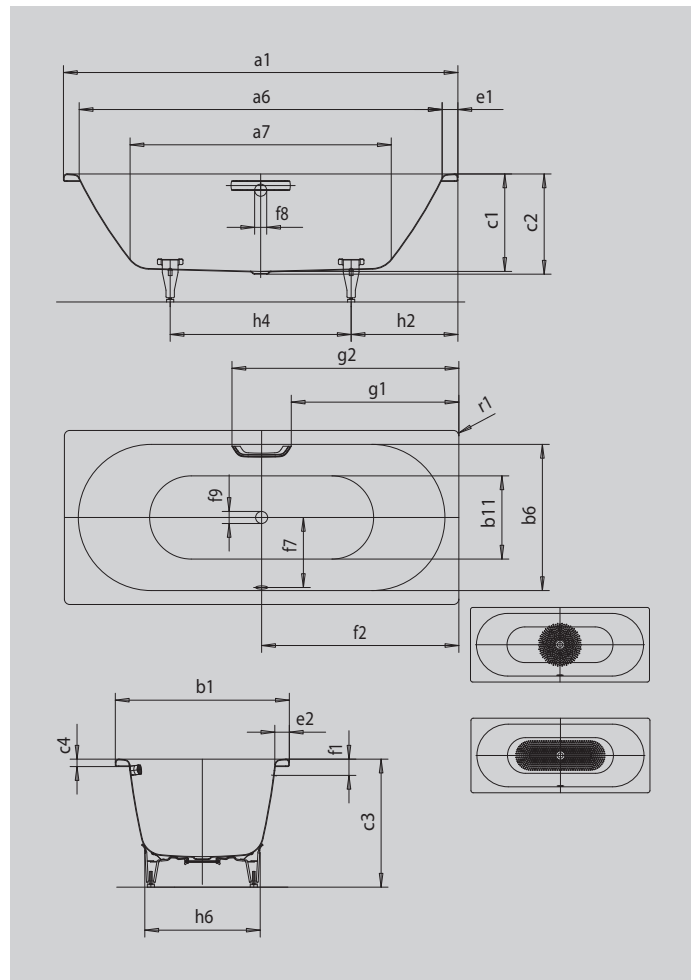

CLASSIC DUO

- minimalist simplicity and unpretentious elegance are the hallmarks of this bathtub
- classic four-corner version
- Bathing for two: two identical backrests and centrally positioned waste outlet
- made of KALDEWEI steel enamel

Similar illustration

GRIP DISCREET OPULENCE

Model		105
External length	a ₁	1700 mm
Internal length (top)	a ₆	1580 mm
Internal length (bottom)	a ₇	1130 mm
External width	b ₁	700 mm
Internal width (top)	b ₆	580 mm
Internal width (bottom)	b ₁₁	450 mm
Depth inside	c ₁	420 mm
Depth incl. waste hole	c ₂	430 mm
Height with feet	c ₃	565 - 600 mm
Height of rim	c ₄	32 mm
Width of rim (foot end; long side)	e ₁ ; e ₂	60; 60 mm
Distance top edge to centre of overflow hole	f ₁	70 mm
Distance bath edge to centre of waste hole	f ₂	850 mm
Distance centre of waste hole to centre of overflow hole	f ₇	280 mm
Diameter of overflow hole	f ₈	Ø 52 mm
Diameter of waste hole	f ₉	Ø 52 mm
Distance bath edge (foot end) to start of grip	g ₁	722 mm
Distance bath edge (foot end) to end of grip	g ₂	978 mm
Distance foot end of bath edge to centre of foot	h ₂	560 mm
Distance between the feet	h ₄	580 mm
Width of feet max.	h ₆	420 mm
External radius	r ₁	8 mm
Water volume		110 l
Net weight		47 kg
Diameter of anti-slip		Ø 288 mm
Full anti-slip		900 x 300 mm