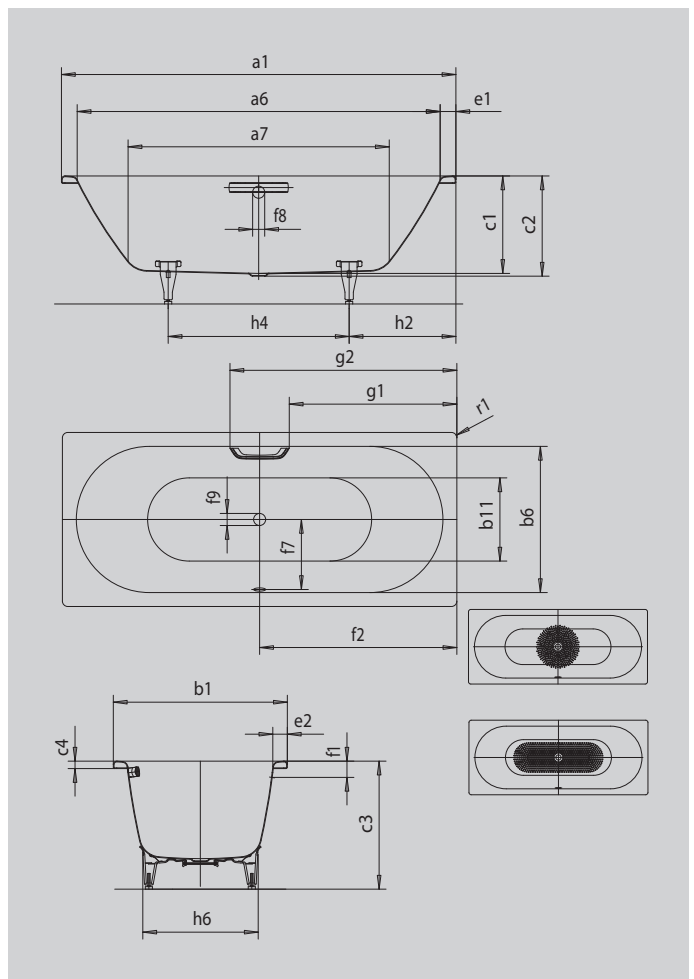

# CLASSIC DUO

- minimalist simplicity and unpretentious elegance are the hallmarks of this bathtub
- classic four-corner version
- Bathing for two: two identical backrests and centrally positioned waste outlet
- made of KALDEWEI steel enamel

## GRIP DISCREET OPULENCE

Model		103
External length	a <sub>1</sub>	1600 mm
Internal length (top)	a <sub>6</sub>	1480 mm
Internal length (bottom)	a <sub>7</sub>	1030 mm
External width	b <sub>1</sub>	700 mm
Internal width (top)	b <sub>6</sub>	580 mm
Internal width (bottom)	b <sub>11</sub>	450 mm
Depth inside	c <sub>1</sub>	420 mm
Depth incl. waste hole	c <sub>2</sub>	430 mm
Height with feet	c <sub>3</sub>	570 - 605 mm
Height of rim	c <sub>4</sub>	32 mm
Width of rim (foot end; long side)	e <sub>1</sub> ; e <sub>2</sub>	60; 60 mm
Distance top edge to centre of overflow hole	f <sub>1</sub>	70 mm
Distance bath edge to centre of waste hole	f <sub>2</sub>	800 mm
Distance centre of waste hole to centre of overflow hole	f <sub>7</sub>	280 mm
Diameter of overflow hole	f <sub>8</sub>	Ø 52 mm
Diameter of waste hole	f <sub>9</sub>	Ø 52 mm
Distance bath edge (foot end) to start of grip	g <sub>1</sub>	672 mm
Distance bath edge (foot end) to end of grip	g <sub>2</sub>	928 mm
Distance foot end of bath edge to centre of foot	h <sub>2</sub>	560 mm
Distance between the feet	h <sub>4</sub>	480 mm
Width of feet max.	h <sub>6</sub>	430 mm
External radius	r <sub>1</sub>	23 mm
Water volume		95 l
Net weight		44 kg
Diameter of anti-slip		Ø 288 mm
Full anti-slip		850 x 240 mm