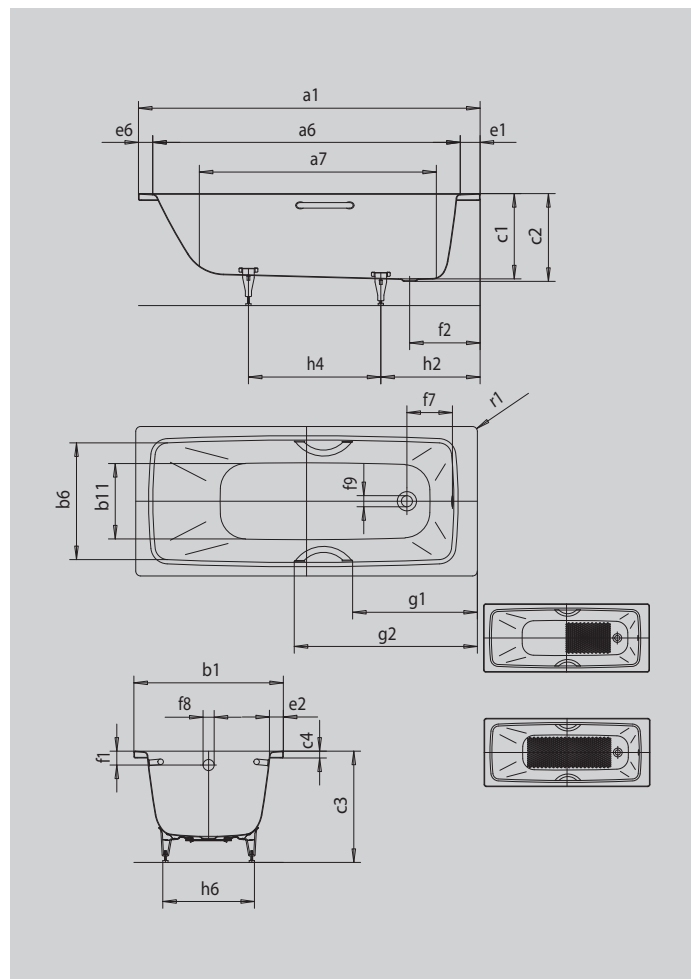

## CAYONO STAR

- one-seater bath with waste at foot end
- independent Anti-slip design
- modern rectangular bathtub with spacious interior of the tub
- also available with grips
- made of KALDEWEI steel enamel

Similar illustration

Model		757
External length	a <sub>1</sub>	1800 mm
Internal length (top)	a <sub>6</sub>	1610 mm
Internal length (bottom)	a <sub>7</sub>	1310 mm
External width	b <sub>1</sub>	800 mm
Internal width (top)	b <sub>6</sub>	660 mm
Internal width (bottom)	b <sub>11</sub>	510 mm
Depth inside	c <sub>1</sub>	400 mm
Depth incl. waste hole	c <sub>2</sub>	410 mm
Height with feet	c <sub>3</sub>	528 - 543 mm
Height of rim	c <sub>4</sub>	32 mm
Width of rim (foot end; long side; head end)	e <sub>1</sub> ; e <sub>2</sub> ; e <sub>6</sub>	110; 63; 80 mm
Distance top edge to centre of overflow hole	f <sub>1</sub>	65 mm
Distance bath edge to centre of waste hole	f <sub>2</sub>	330 mm
Distance centre of waste hole to centre of overflow hole	f <sub>7</sub>	213 mm
Diameter of overflow hole	f <sub>8</sub>	Ø 52 mm
Diameter of waste hole	f <sub>9</sub>	Ø 52 mm
Distance bath edge (foot end) to start of grip	g <sub>1</sub>	684 mm
Distance bath edge (foot end) to end of grip	g <sub>2</sub>	959 mm
Distance foot end of bath edge to centre of foot	h <sub>2</sub>	450 mm
Distance between the feet	h <sub>4</sub>	820 mm
Width of feet max.	h <sub>6</sub>	560 mm
External radius	r <sub>1</sub>	8 mm
Water volume		171 l
Net weight		56 kg
Pedestal		5037
Anti-slip		575 x 375 mm
Full anti-slip		935 x 375 mm