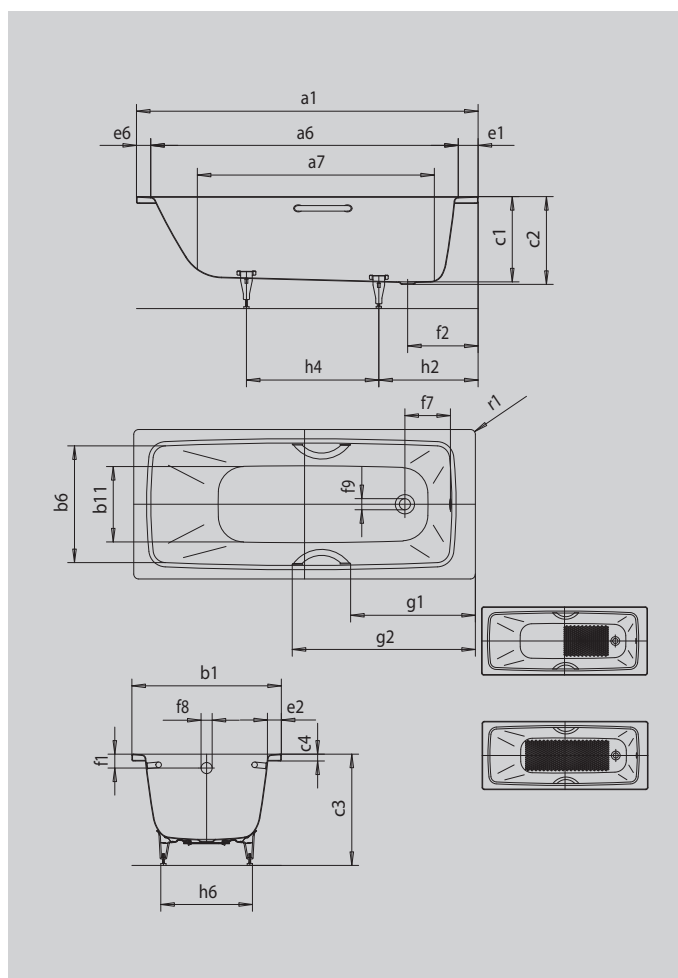

CAYONO

CAYONO STAR

- one-seater bath with waste at foot end
- independent Anti-slip design
- modern rectangular bathtub with spacious interior of the tub
- also available with grips
- made of KALDEWEI steel enamel

Similar illustration

Model		756
External length	a ₁	1700 mm
Internal length (top)	a ₆	1510 mm
Internal length (bottom)	a ₇	1210 mm
External width	b ₁	750 mm
Internal width (top)	b ₆	610 mm
Internal width (bottom)	b ₁₁	450 mm
Depth inside	c ₁	400 mm
Depth incl. waste hole	c ₂	410 mm
Height with feet	c ₃	538 - 553 mm
Height of rim	c ₄	32 mm
Width of rim (foot end; long side; head end)	e ₁ ; e ₂ ; e ₆	110; 63; 80 mm
Distance top edge to centre of overflow hole	f ₁	65 mm
Distance bath edge to centre of waste hole	f ₂	330 mm
Distance centre of waste hole to centre of overflow hole	f ₇	213 mm
Diameter of overflow hole	f ₈	Ø 52 mm
Diameter of waste hole	f ₉	Ø 52 mm
Distance bath edge (foot end) to start of grip	g ₁	634 mm
Distance bath edge (foot end) to end of grip	g ₂	909 mm
Distance foot end of bath edge to centre of foot	h ₂	450 mm
Distance between the feet	h ₄	745 mm
Width of feet max.	h ₆	475 mm
External radius	r ₁	8 mm
Water volume		136 l
Net weight		50 kg
Pedestal		5030
Anti-slip		575 x 375 mm
Full anti-slip		855 x 375 mm