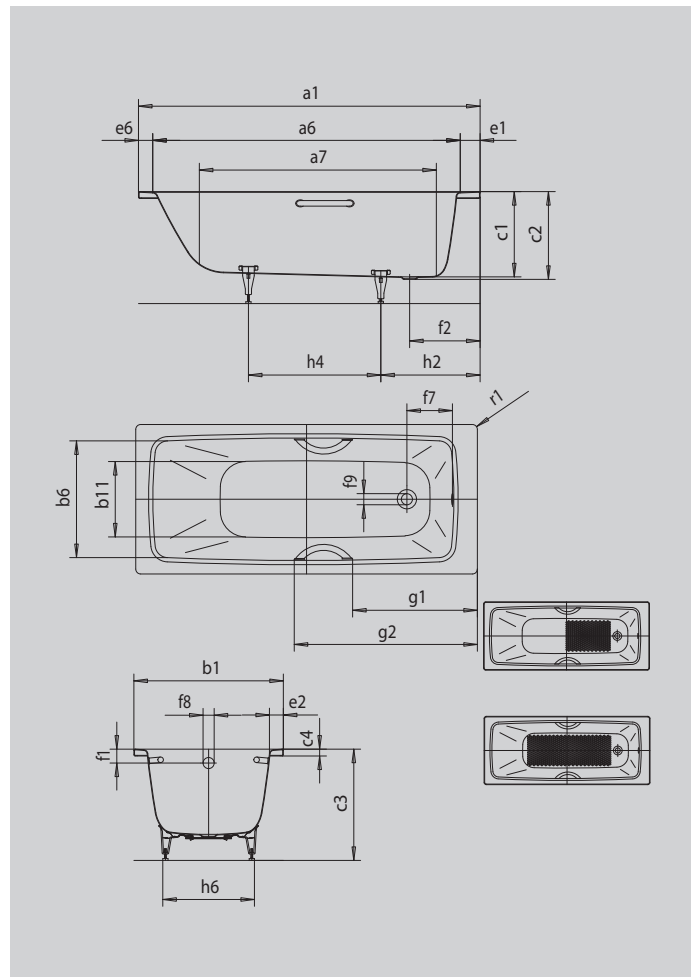

CAYONO

CAYONO STAR

- one-seater bath with waste at foot end
- independent Anti-slip design
- modern rectangular bathtub with spacious interior of the tub
- also available with grips
- made of KALDEWEI steel enamel

Similar illustration

Model		755
External length	a ₁	1700 mm
Internal length (top)	a ₆	1510 mm
Internal length (bottom)	a ₇	1210 mm
External width	b ₁	700 mm
Internal width (top)	b ₆	570 mm
Internal width (bottom)	b ₁₁	400 mm
Depth inside	c ₁	400 mm
Depth incl. waste hole	c ₂	410 mm
Height with feet	c ₃	537 - 559 mm
Height of rim	c ₄	32 mm
Width of rim (foot end; long side; head end)	e ₁ ; e ₂ ; e ₆	110; 63; 80 mm
Distance top edge to centre of overflow hole	f ₁	65 mm
Distance bath edge to centre of waste hole	f ₂	330 mm
Distance centre of waste hole to centre of overflow hole	f ₇	213 mm
Diameter of overflow hole	f ₈	Ø 52 mm
Diameter of waste hole	f ₉	Ø 52 mm
Distance bath edge (foot end) to start of grip	g ₁	634 mm
Distance bath edge (foot end) to end of grip	g ₂	909 mm
Distance foot end of bath edge to centre of foot	h ₂	455 mm
Distance between the feet	h ₄	742 mm
Width of feet max.	h ₆	440 mm
External radius	r ₁	8 mm
Water volume		110 l
Net weight		48 kg
Anti-slip		455 x 315 mm
Full anti-slip		855 x 315 mm