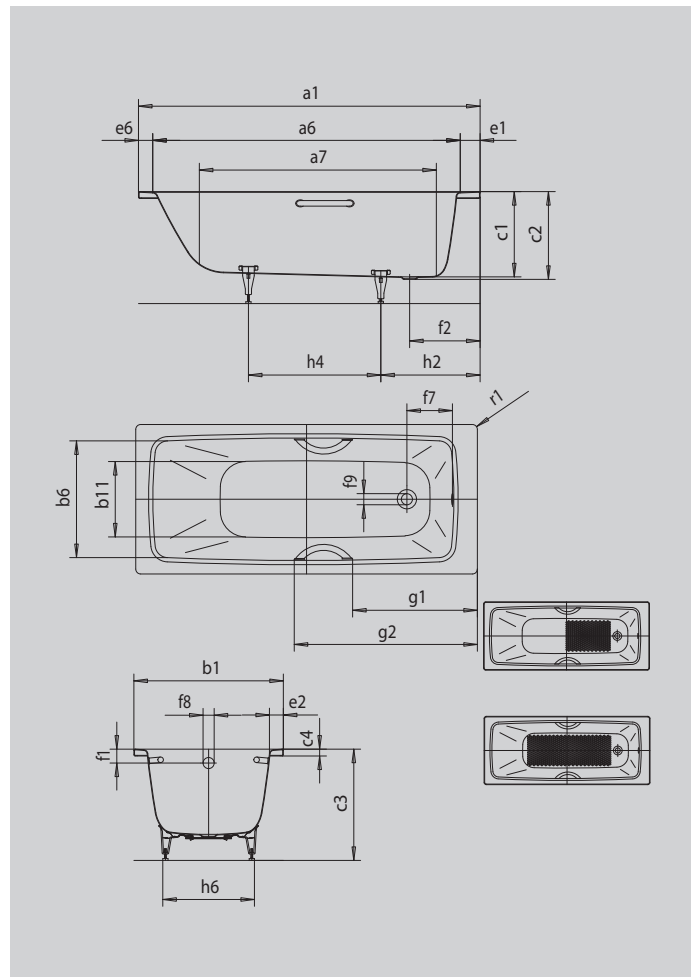

## CAYONO STAR

- one-seater bath with waste at foot end
- independent Anti-slip design
- modern rectangular bathtub with spacious interior of the tub
- also available with grips
- made of KALDEWEI steel enamel

Similar illustration

Model		754
External length	a <sub>1</sub>	1600 mm
Internal length (top)	a <sub>6</sub>	1410 mm
Internal length (bottom)	a <sub>7</sub>	1110 mm
External width	b <sub>1</sub>	700 mm
Internal width (top)	b <sub>6</sub>	570 mm
Internal width (bottom)	b <sub>11</sub>	400 mm
Depth inside	c <sub>1</sub>	400 mm
Depth incl. waste hole	c <sub>2</sub>	410 mm
Height with feet	c <sub>3</sub>	543 - 563 mm
Height of rim	c <sub>4</sub>	32 mm
Width of rim (foot end; long side; head end)	e <sub>1</sub> ; e <sub>2</sub> ; e <sub>6</sub>	110; 63; 80 mm
Distance top edge to centre of overflow hole	f <sub>1</sub>	65 mm
Distance bath edge to centre of waste hole	f <sub>2</sub>	330 mm
Distance centre of waste hole to centre of overflow hole	f <sub>7</sub>	213 mm
Diameter of overflow hole	f <sub>8</sub>	Ø 52 mm
Diameter of waste hole	f <sub>9</sub>	Ø 52 mm
Distance bath edge (foot end) to start of grip	g <sub>1</sub>	584 mm
Distance bath edge (foot end) to end of grip	g <sub>2</sub>	859 mm
Distance foot end of bath edge to centre of foot	h <sub>2</sub>	450 mm
Distance between the feet	h <sub>4</sub>	655 mm
Width of feet max.	h <sub>6</sub>	430 mm
External radius	r <sub>1</sub>	8 mm
Water volume		107 l
Net weight		45 kg
Anti-slip		455 x 315 mm
Full anti-slip		735 x 315 mm