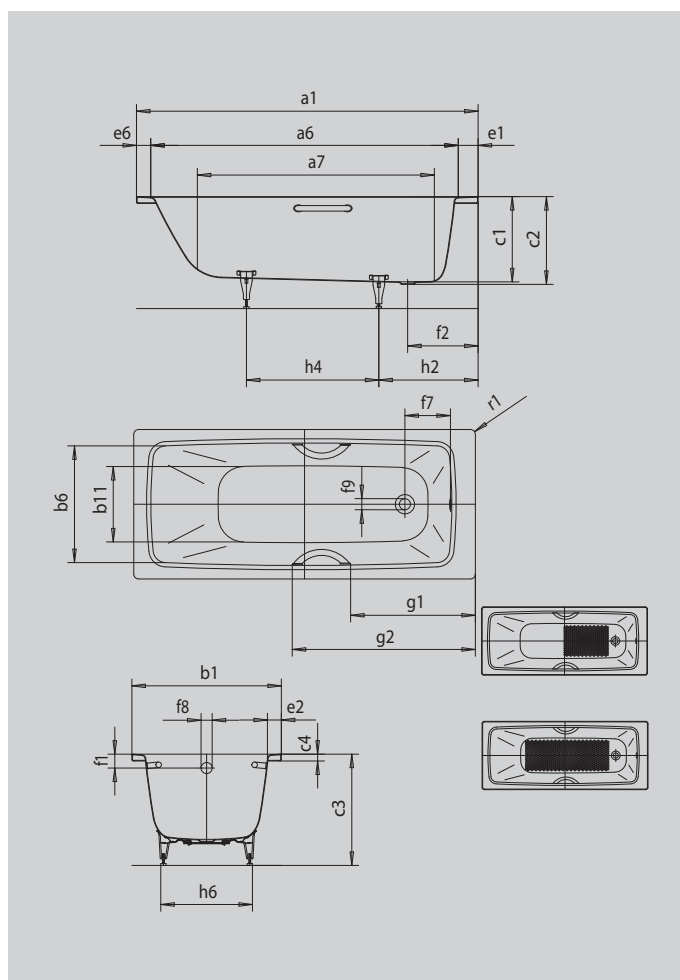

CAYONO

CAYONO STAR

- one-seater bath with waste at foot end
- independent Anti-slip design
- modern rectangular bathtub with spacious interior of the tub
- also available with grips
- made of KALDEWEI steel enamel

Similar illustration

Model		753
External length	a ₁	1500 mm
Internal length (top)	a ₆	1310 mm
Internal length (bottom)	a ₇	1010 mm
External width	b ₁	700 mm
Internal width (top)	b ₆	570 mm
Internal width (bottom)	b ₁₁	400 mm
Depth inside	c ₁	400 mm
Depth incl. waste hole	c ₂	410 mm
Height with feet	c ₃	535 - 555 mm
Height of rim	c ₄	32 mm
Width of rim (foot end; long side; head end)	e ₁ ; e ₂ ; e ₆	110; 63; 80 mm
Distance top edge to centre of overflow hole	f ₁	65 mm
Distance bath edge to centre of waste hole	f ₂	330 mm
Distance centre of waste hole to centre of overflow hole	f ₇	213 mm
Diameter of overflow hole	f ₈	Ø 52 mm
Diameter of waste hole	f ₉	Ø 52 mm
Distance bath edge (foot end) to start of grip	g ₁	534 mm
Distance bath edge (foot end) to end of grip	g ₂	809 mm
Distance foot end of bath edge to centre of foot	h ₂	450 mm
Distance between the feet	h ₄	560 mm
Width of feet max.	h ₆	435 mm
External radius	r ₁	23 mm
Water volume		89 l
Net weight		43 kg
Anti-slip		455 x 315 mm
Full anti-slip		655 x 315 mm