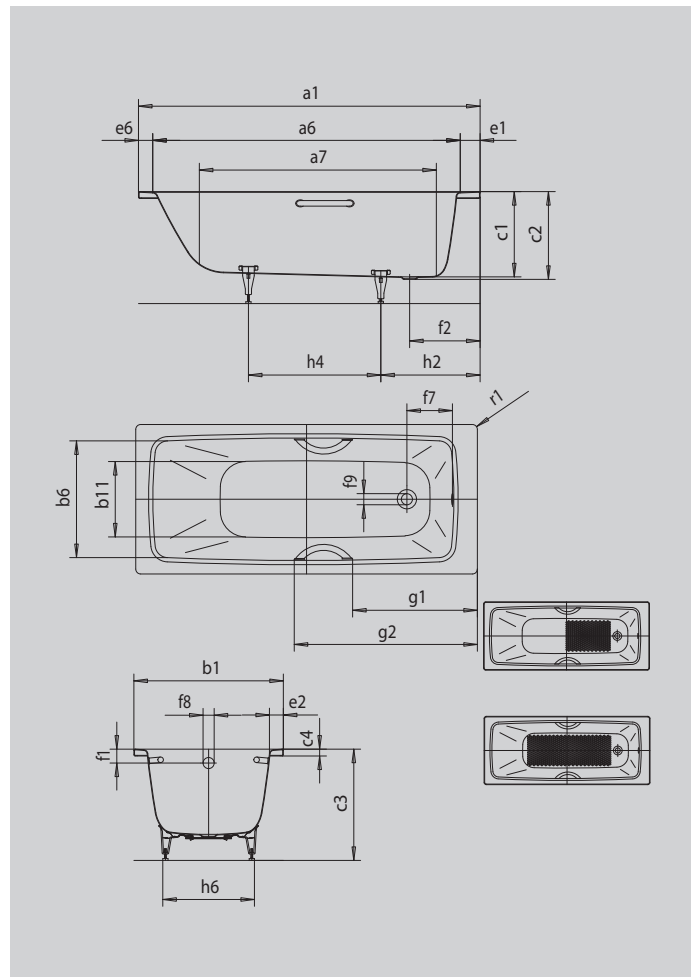

CAYONO

CAYONO STAR

- one-seater bath with waste at foot end
- independent Anti-slip design
- modern rectangular bathtub with spacious interior of the tub
- also available with grips
- made of KALDEWEI steel enamel

Similar illustration

Model		751
External length	a_1	1800 mm
Internal length (top)	a_6	1610 mm
Internal length (bottom)	a_7	1310 mm
External width	b_1	800 mm
Internal width (top)	b_6	660 mm
Internal width (bottom)	b_{11}	510 mm
Depth inside	c_1	400 mm
Depth incl. waste hole	c_2	410 mm
Height with feet	c_3	528 - 543 mm
Height of rim	c_4	32 mm
Width of rim (foot end; long side; head end)	$e_1; e_2; e_6$	110; 63; 80 mm
Distance top edge to centre of overflow hole	f_1	65 mm
Distance bath edge to centre of waste hole	f_2	330 mm
Distance centre of waste hole to centre of overflow hole	f_7	213 mm
Diameter of overflow hole	f_8	Ø 52 mm
Diameter of waste hole	f_9	Ø 52 mm
Distance foot end of bath edge to centre of foot	h_2	450 mm
Distance between the feet	h_4	820 mm
Width of feet max.	h_6	560 mm
External radius	r_1	8 mm
Water volume		171 l
Net weight		57 kg
Pedestal		5037
Anti-slip		575 x 375 mm
Full anti-slip		935 x 375 mm