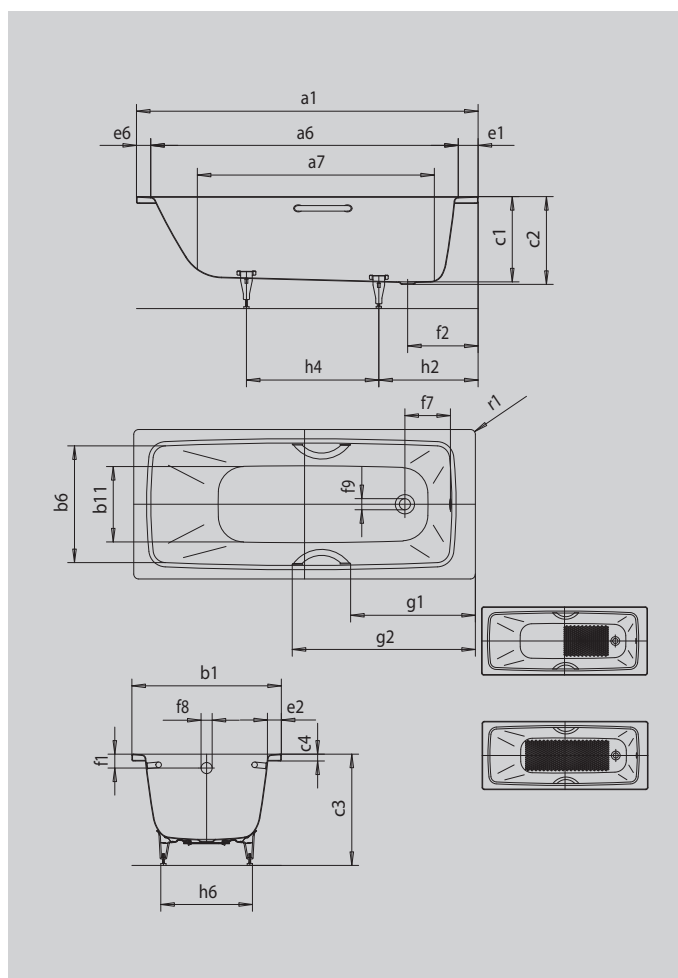

CAYONO

CAYONO STAR

- one-seater bath with waste at foot end
- independent Anti-slip design
- modern rectangular bathtub with spacious interior of the tub
- also available with grips
- made of KALDEWEI steel enamel

Similar illustration

Model		750
External length	a_1	1700 mm
Internal length (top)	a_6	1510 mm
Internal length (bottom)	a_7	1210 mm
External width	b_1	750 mm
Internal width (top)	b_6	610 mm
Internal width (bottom)	b_{11}	450 mm
Depth inside	c_1	400 mm
Depth incl. waste hole	c_2	410 mm
Height with feet	c_3	538 - 553 mm
Height of rim	c_4	32 mm
Width of rim (foot end; long side; head end)	$e_1; e_2; e_6$	110; 63; 80 mm
Distance top edge to centre of overflow hole	f_1	65 mm
Distance bath edge to centre of waste hole	f_2	330 mm
Distance centre of waste hole to centre of overflow hole	f_7	213 mm
Diameter of overflow hole	f_8	Ø 52 mm
Diameter of waste hole	f_9	Ø 52 mm
Distance foot end of bath edge to centre of foot	h_2	450 mm
Distance between the feet	h_4	745 mm
Width of feet max.	h_6	475 mm
External radius	r_1	8 mm
Water volume		136 l
Net weight		52 kg
Pedestal		5030
Anti-slip		575 x 375 mm
Full anti-slip		855 x 375 mm