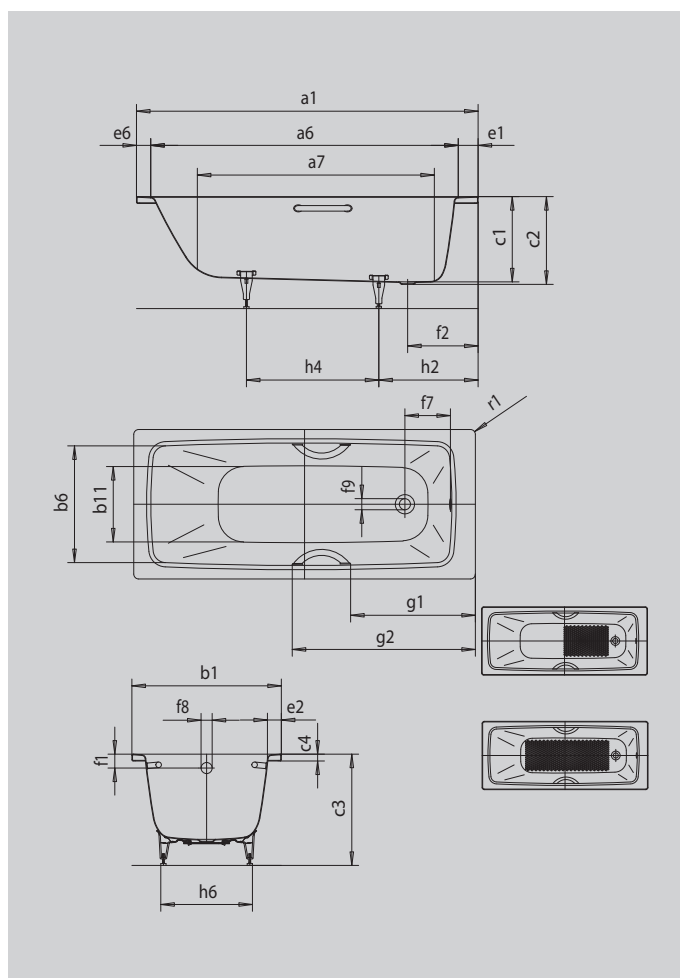

CAYONO

CAYONO STAR

- one-seater bath with waste at foot end
- independent Anti-slip design
- modern rectangular bathtub with spacious interior of the tub
- also available with grips
- made of KALDEWEI steel enamel

Similar illustration

Model		749
External length	a ₁	1700 mm
Internal length (top)	a ₆	1510 mm
Internal length (bottom)	a ₇	1210 mm
External width	b ₁	700 mm
Internal width (top)	b ₆	570 mm
Internal width (bottom)	b ₁₁	400 mm
Depth inside	c ₁	400 mm
Depth incl. waste hole	c ₂	410 mm
Height with feet	c ₃	537 - 559 mm
Height of rim	c ₄	32 mm
Width of rim (foot end; long side; head end)	e ₁ ; e ₂ ; e ₆	110; 63; 80 mm
Distance top edge to centre of overflow hole	f ₁	65 mm
Distance bath edge to centre of waste hole	f ₂	330 mm
Distance centre of waste hole to centre of overflow hole	f ₇	213 mm
Diameter of overflow hole	f ₈	Ø 52 mm
Diameter of waste hole	f ₉	Ø 52 mm
Distance foot end of bath edge to centre of foot	h ₂	455 mm
Distance between the feet	h ₄	742 mm
Width of feet max.	h ₆	440 mm
External radius	r ₁	8 mm
Water volume		110 l
Net weight		48 kg
Anti-slip		455 x 315 mm
Full anti-slip		855 x 315 mm