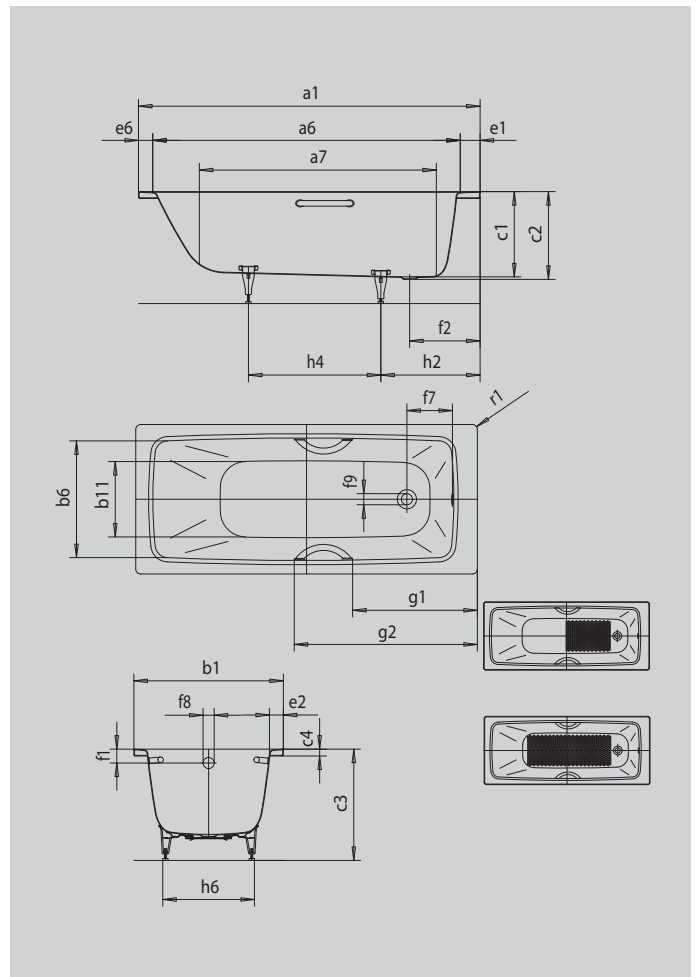

CAYONO

CAYONO STAR

- one-seater bath with waste at foot end
- independent Anti-slip design
- modern rectangular bathtub with spacious interior of the tub
- also available with grips
- made of KALDEWEI steel enamel

Similar illustration

Model		748
External length	a ₁	1600 mm
Internal length (top)	a ₆	1410 mm
Internal length (bottom)	a ₇	1110 mm
External width	b ₁	700 mm
Internal width (top)	b ₆	570 mm
Internal width (bottom)	b ₁₁	400 mm
Depth inside	c ₁	400 mm
Depth incl. waste hole	c ₂	410 mm
Height with feet	c ₃	543 - 563 mm
Height of rim	c ₄	32 mm
Width of rim (foot end; long side; head end)	e ₁ ; e ₂ ; e ₆	110; 63; 80 mm
Distance top edge to centre of overflow hole	f ₁	65 mm
Distance bath edge to centre of waste hole	f ₂	330 mm
Distance centre of waste hole to centre of overflow hole	f ₇	213 mm
Diameter of overflow hole	f ₈	Ø 52 mm
Diameter of waste hole	f ₉	Ø 52 mm
Distance foot end of bath edge to centre of foot	h ₂	450 mm
Distance between the feet	h ₄	655 mm
Width of feet max.	h ₆	430 mm
External radius	r ₁	8 mm
Water volume		107 l
Net weight		45 kg
Anti-slip		455 x 315 mm
Full anti-slip		735 x 315 mm