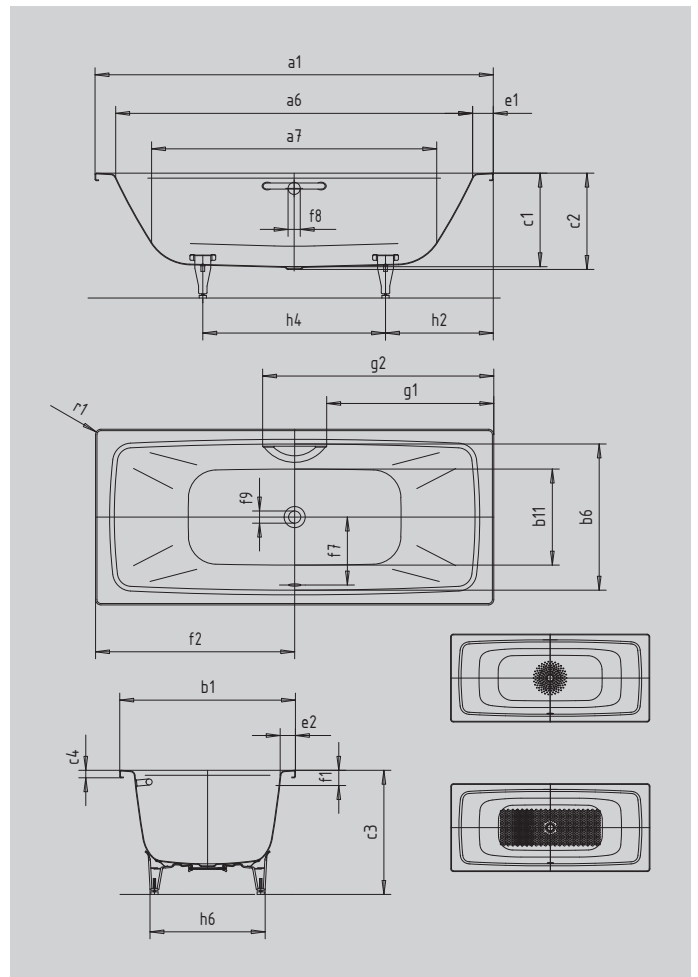

CAYONO DUO

- modern rectangular bathtub with straight lines and small radii
- perfect match for the CAYONO model range
- two gently sloping backrests and the central waste and overflow fitting ensure relaxed bathing with a partner
- spacious interior provides ample room for a relaxing bath
- made of KALDEWEI steel enamel

Similar illustration

Model		725
External length	a ₁	1800 mm
Internal length (top)	a ₆	1640 mm
Internal length (bottom)	a ₇	1320 mm
External width	b ₁	800 mm
Internal width (top)	b ₆	674 mm
Internal width (bottom)	b ₁₁	460 mm
Depth inside	c ₁	400 mm
Depth incl. waste hole	c ₂	410 mm
Height with feet	c ₃	539 - 573 mm
Height of rim	c ₄	32 mm
Width of rim (foot end; long side)	e ₁ ; e ₂	80; 63 mm
Distance top edge to centre of overflow hole	f ₁	70 mm
Distance bath edge to centre of waste hole	f ₂	900 mm
Distance centre of waste hole to centre of overflow hole	f ₇	330 mm
Diameter of overflow hole	f ₈	Ø 52 mm
Diameter of waste hole	f ₉	Ø 52 mm
Distance bath edge (foot end) to start of grip	g ₁	763 mm
Distance bath edge (foot end) to end of grip	g ₂	1037 mm
Distance foot end of bath edge to centre of foot	h ₂	526 mm
Distance between the feet	h ₄	749 mm
Width of feet max.	h ₆	526 mm
External radius	r ₁	8 mm
Water volume		160 l
Net weight		54 kg
Diameter of anti-slip		Ø 435 mm
Full anti-slip		935 x 375 mm