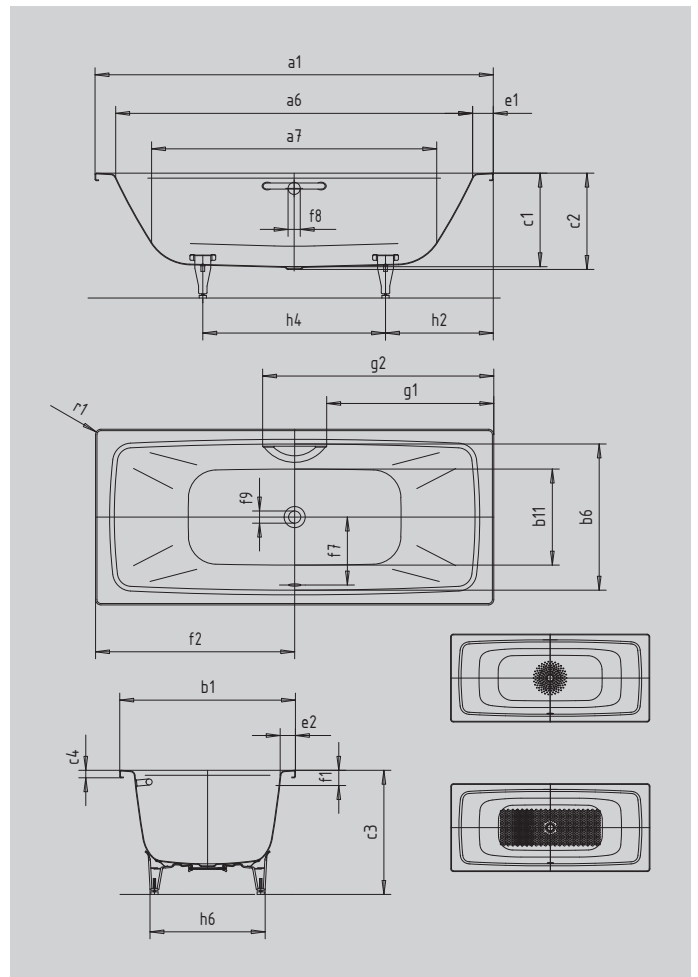

CAYONO DUO

- modern rectangular bathtub with straight lines and small radii
- perfect match for the CAYONO model range
- two gently sloping backrests and the central waste and overflow fitting ensure relaxed bathing with a partner
- spacious interior provides ample room for a relaxing bath
- made of KALDEWEI steel enamel

Similar illustration

Model		724
External length	a ₁	1700 mm
Internal length (top)	a ₆	1540 mm
Internal length (bottom)	a ₇	1220 mm
External width	b ₁	750 mm
Internal width (top)	b ₆	624 mm
Internal width (bottom)	b ₁₁	410 mm
Depth inside	c ₁	400 mm
Depth incl. waste hole	c ₂	410 mm
Height with feet	c ₃	545 - 580 mm
Height of rim	c ₄	32 mm
Width of rim (foot end; long side)	e ₁ ; e ₂	80; 63 mm
Distance top edge to centre of overflow hole	f ₁	70 mm
Distance bath edge to centre of waste hole	f ₂	850 mm
Distance centre of waste hole to centre of overflow hole	f ₇	305 mm
Diameter of overflow hole	f ₈	Ø 52 mm
Diameter of waste hole	f ₉	Ø 52 mm
Distance bath edge (foot end) to start of grip	g ₁	713 mm
Distance bath edge (foot end) to end of grip	g ₂	987 mm
Distance foot end of bath edge to centre of foot	h ₂	513 mm
Distance between the feet	h ₄	675 mm
Width of feet max.	h ₆	475 mm
External radius	r ₁	8 mm
Water volume		130 l
Net weight		48 kg
Diameter of anti-slip		Ø 289 mm
Full anti-slip		855 x 315 mm