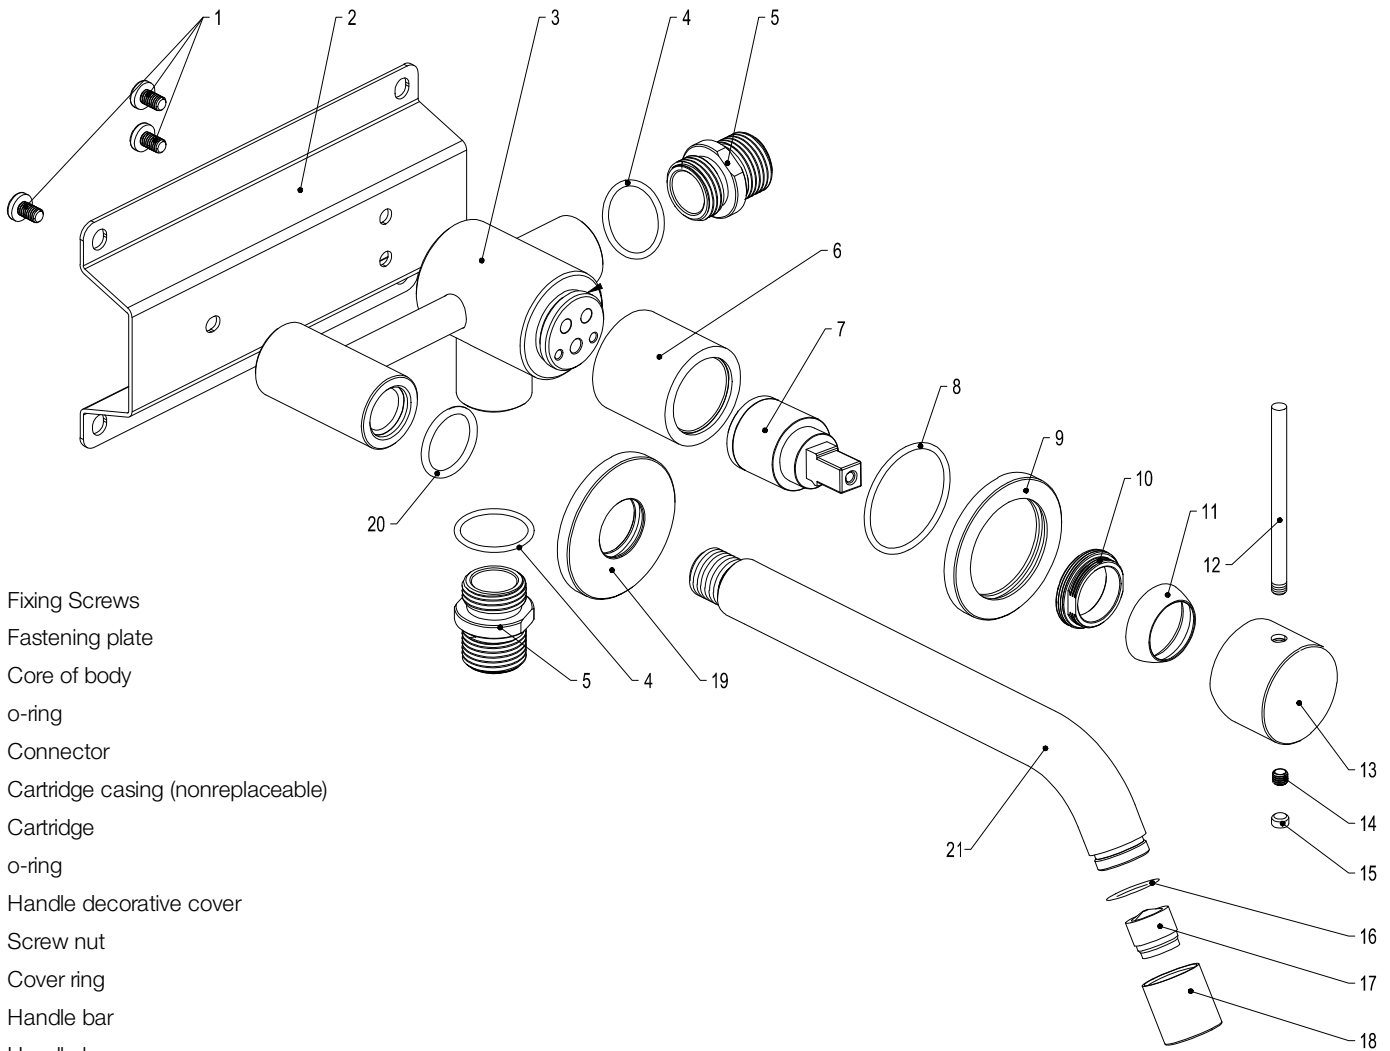

# SCANDTAP

BATHROOM & KITCHEN

Edition: 2024-10-01

- 1 Fixing Screws
- 2 Fastening plate
- 3 Core of body
- 4 o-ring
- 5 Connector
- 6 Cartridge casing (nonreplaceable)
- 7 Cartridge
- 8 o-ring
- 9 Handle decorative cover
- 10 Screw nut
- 11 Cover ring
- 12 Handle bar
- 13 Handle base
- 14 Inner hex screw
- 15 Rubber
- 16 o-ring
- 17 Aerator
- 18 Aerator cover
- 19 Spout decorative cover
- 20 o-ring
- 21 Spout

## Harmonized 1

Colour	Art no	RSK	Colour	Art no	RSK
Original	11000	8243897	Classic	11009	8295124
Sand	11006	8243901	Rust	11001	8243898
Amber	11007	8243902	Scrap	11002	8243899
Shadow	11008	8243903	Coal	11003	8243900