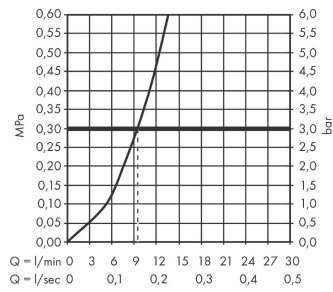

#### Scale drawing

**Talis M54**

**Single lever kitchen mixer U 220, 1jet**

Finish: **Chrome** Article Number: **72806000**

**Flowchart**

**Talis M54**

**Single lever kitchen mixer U 220, 1jet**

Finish: **Chrome** Article Number: **72806000**