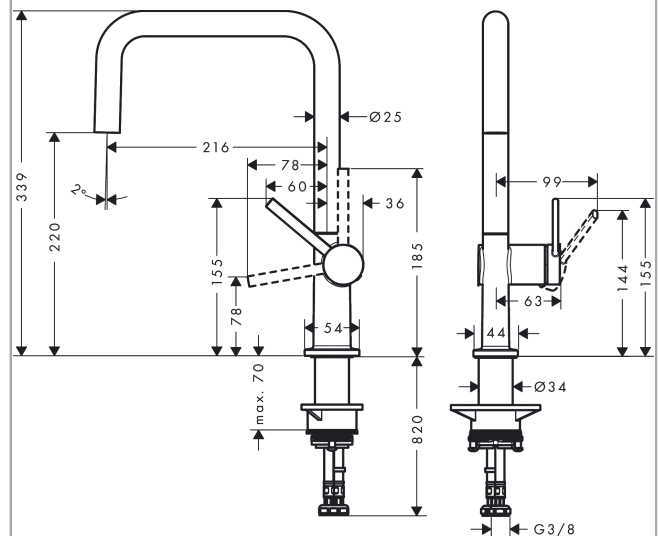

##### product features

- ComfortZone 220
- swivel range adjustable in 4 steps 60°, 110°, 150° or 360°
- laminar spray
- connection dimension: DN15
- maximum flow rate at 3 bar: 9 l/min
- ceramic cartridge
- connection type: G 3/8 connections
- temperature limitation adjustable
- suitable for continuous flow water heaters
- tap hole with Ø 35 mm required

#### Scale drawing

**Talis M54**

**Single lever kitchen mixer U 220, 1jet**

Finish: **Chrome** Article Number: **72806000**

**Flowchart**

**Talis M54**

**Single lever kitchen mixer U 220, 1jet**

Finish: **Chrome** Article Number: **72806000**

**Exploded Drawing**

Year of production: >04/21

**Talis M54**

**Single lever kitchen mixer U 220, 1jet**

Finish: **Chrome** Article Number: **72806000**

**Spare part list**

Year of production: >04/21

Pos.	Description	Article Number	PC	PU
1	spout cpl.	93756000	16	1
2	screw	94319000	6	1
3	spray former	93748000	7	1
4	service tool	93750000	3	1
5	O-Ring 14x2,5	98189000	1	1
6	axialring	97558000	1	1
7	handle	93736000	9	1
8	hollow set screw M5x5	98446000	1	1
9	screw cover	93735610	3	1
10	flange	93737000	9	1
11	nut	93738000	10	1
12	cartridge, assy	93760000	13	1
13	O-ring 36x3	98052000	1	1
14	support	97523000	2	1
15	fixing set (Ø 34)	95049000	5	1
16	lever collar	97548000	1	1
17	connection hose 900 mm M8x0,75 G3/8	93746000	9	1
18	O-ring 6,6x1,6	93019000	1	1