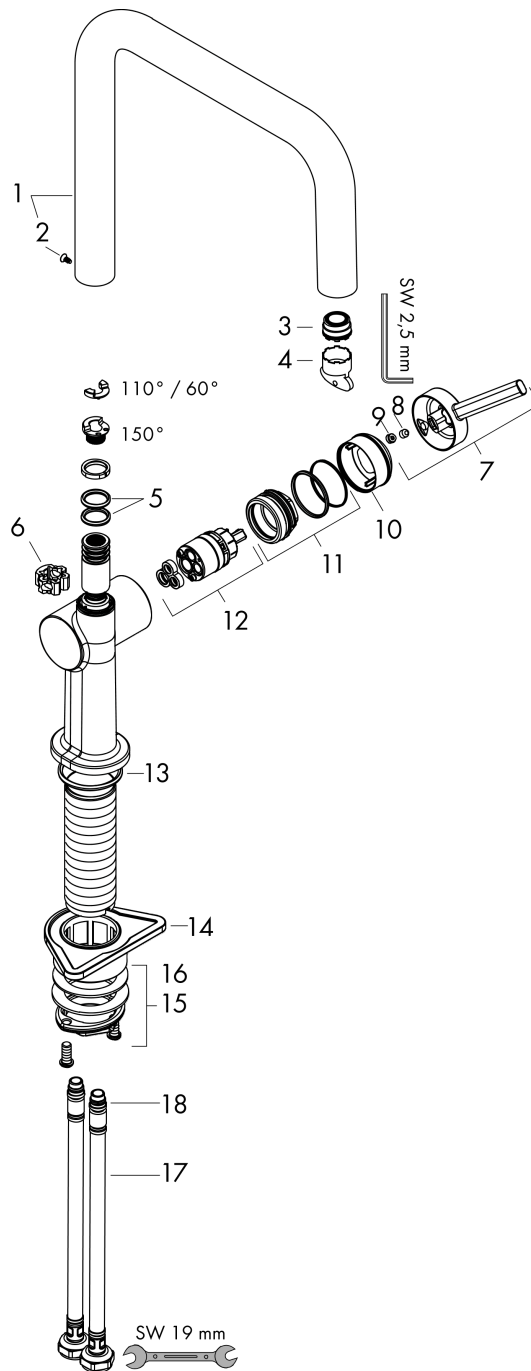

##### product features

- ComfortZone 220
- swivel range adjustable in 4 steps 60°, 110°, 150° or 360°
- laminar spray
- connection dimension: DN15
- maximum flow rate at 3 bar: 9 l/min
- ceramic cartridge
- connection type: G 3/8 connections
- temperature limitation adjustable
- suitable for continuous flow water heaters
- tap hole with Ø 35 mm required

#### Product image

#### Scale drawing

**Talis M54**

**Single lever kitchen mixer U 220, 1jet**

Finish: **Chrome** Article Number: **72806000**

**Flowchart**

**Talis M54**

**Single lever kitchen mixer U 220, 1jet**

Finish: **Chrome** Article Number: **72806000**

**Exploded Drawing**

Year of production: >04/21

**Talis M54**

**Single lever kitchen mixer U 220, 1jet**

Finish: **Chrome** Article Number: **72806000**

**Spare part list**

Year of production: >04/21

Pos.	Description	Article Number	PC	PU
1	spout cpl.	93756000	16	1
2	screw	94319000	6	1
3	spray former	93748000	7	1
4	service tool	93750000	3	1
5	O-Ring 14x2,5	98189000	1	1
6	axialring	97558000	1	1
7	handle	93736000	9	1
8	hollow set screw M5x5	98446000	1	1
9	screw cover	93735610	3	1
10	flange	93737000	9	1
11	nut	93738000	10	1
12	cartridge, assy	93760000	13	1
13	O-ring 36x3	98052000	1	1
14	support	97523000	2	1
15	fixing set (Ø 34)	95049000	5	1
16	lever collar	97548000	1	1
17	connection hose 900 mm M8x0,75 G3/8	93746000	9	1
18	O-ring 6,6x1,6	93019000	1	1