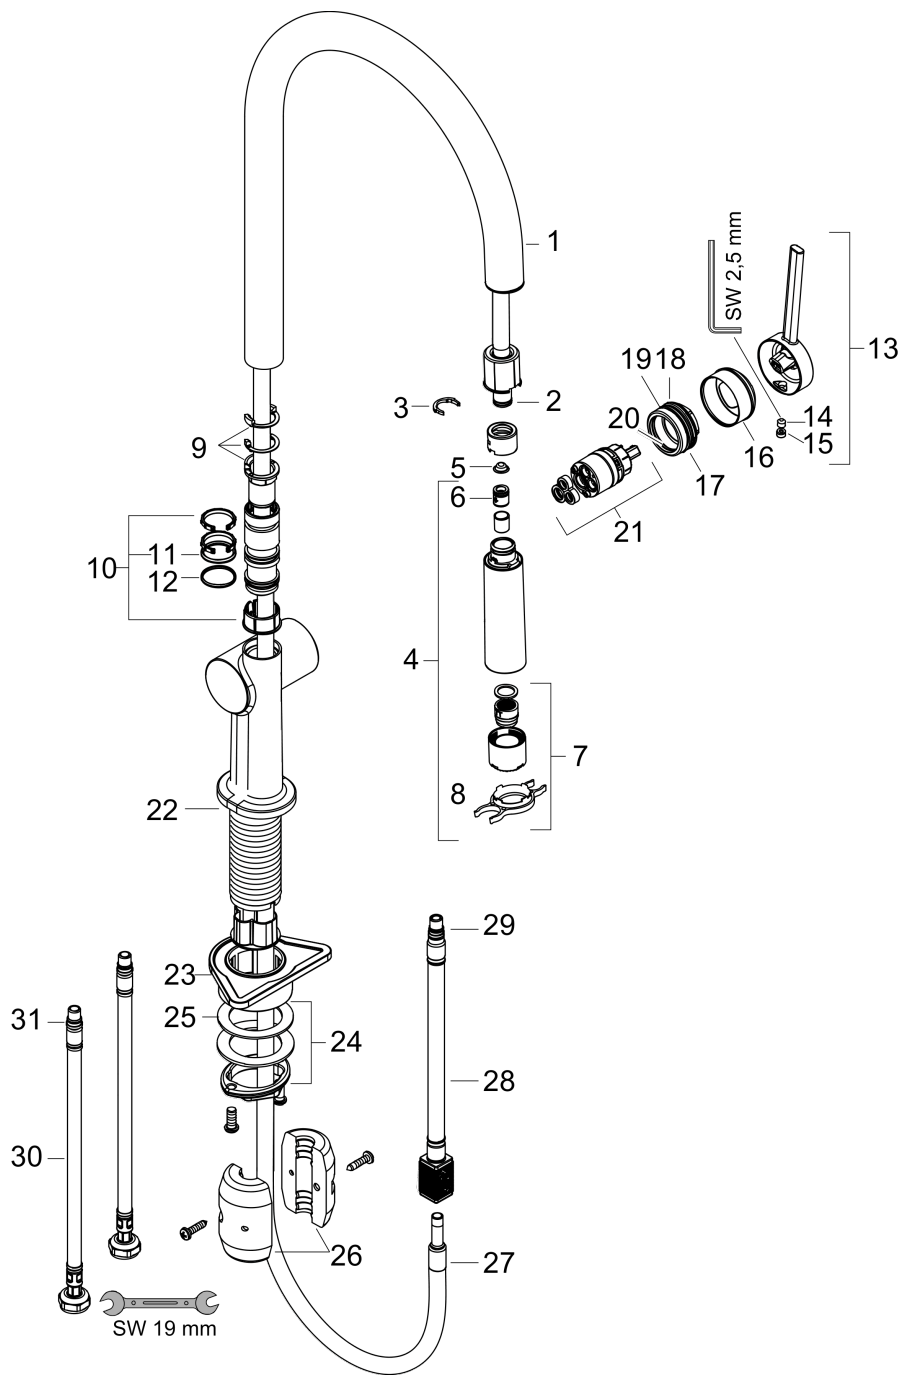

Flowchart

Talis M54

Single lever kitchen mixer 210, pull-out spray, 2jet

Finish: **Stainless Steel Finish** Article Number: **72800800**

Exploded Drawing

Year of production: >04/20

Talis M54

Single lever kitchen mixer 210, pull-out spray, 2jet

Finish: **Stainless Steel Finish** Article Number: **72800800**

Spare part list

Year of production: >04/20

Pos.	Description	Article Number	PC	PU
1	spout cpl.	93739800	12	1
2	O-ring 8x2	98112000	1	1
3	cramp	87684000	1	1
4	handspray	93741800	62	1
5	filter	98516000	2	1
6	non return valve DW 10	96456000	3	1
7	spray former	93342000	10	1
8	service tool	95910000	3	1
9	set of locating rings (60° / 110° / 150°)	94911000	5	1
10	set of lever collars	98365000	3	1
11	O-ring 19x2	98426000	1	1
12	O-ring 20x1,5	98197000	1	1
13	handle	93736800	59	1
14	hollow set screw M5x5	98446000	1	1
15	screw cover	93735610	3	1
16	flange	93737800	59	1
17	nut	93738000	10	1
18	O-ring 25x1,5	98146000	1	1
19	O-ring 30x1,5	98433000	1	1
20	O-ring 29x2	98391000	1	1
21	cartridge, assy	93740000	13	1
22	O-ring 36x3	98052000	1	1
23	support	97523000	2	1
24	fixing set (Ø 34)	95049000	5	1
25	lever collar	97548000	1	1
26	weight	92500000	9	1
27	hose	93745000	12	1
28	hose	93744000	10	1
29	O-ring 7x1,5	98422000	1	1
30	connection hose 900 mm M8x0,75 G3/8	93746000	9	1
31	O-ring 6,6x1,6	93019000	1	1
a	set of adapters	93395000	7	1