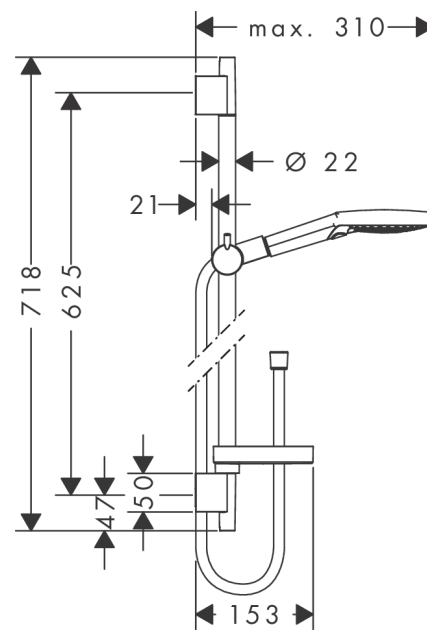

Raindance Select S

Shower set 120 3jet with shower bar 65 cm and soap dish

Finish: **Chrome** Article Number: **26630000**

Description

product features

- consists of: hand shower, shower bar, shower hose, slider, soap dish
- shower head size: 125 mm
- spray type: Rain, RainAir, Whirl
- convenient spray selection via Select button
- 90° position adjustable hand shower holder, pivots left and right, up and down
- maximum flow rate at 3 bar: 15 l/min
- minimum flow pressure: 1 bar
- operating pressure: min. 1 bar/max. 6 bar
- wall mounting: screw fastening
- wall supports made of plastic
- profile pipe: round
- pipe length: 718 mm
- shower bar diameter: 22 mm
- drilling distance 625 mm
- pivot connector prevents hose from tangling

Technology

Product image

Scale drawing

Raindance Select S
Shower set 120 3jet with shower bar 65 cm and soap dish
 Finish: **Chrome** Article Number: **26630000**

Flowchart

The consumption was measured in combination with the appropriate fittings (thermostat/mixer/in-wall valve) to reflect actual application in practice.

Raindance Select S
Shower set 120 3jet with shower bar 65 cm and soap dish
 Finish: **Chrome** Article Number: **26630000**

Installation examples

Raindance Select S
Shower set 120 3jet with shower bar 65 cm and soap dish
 Finish: **Chrome** Article Number: **26630000**

Exploded Drawing

Year of production: >06/13

Raindance Select S
Shower set 120 3jet with shower bar 65 cm and soap dish
 Finish: **Chrome** Article Number: **26630000**

Spare part list

Year of production: >06/13