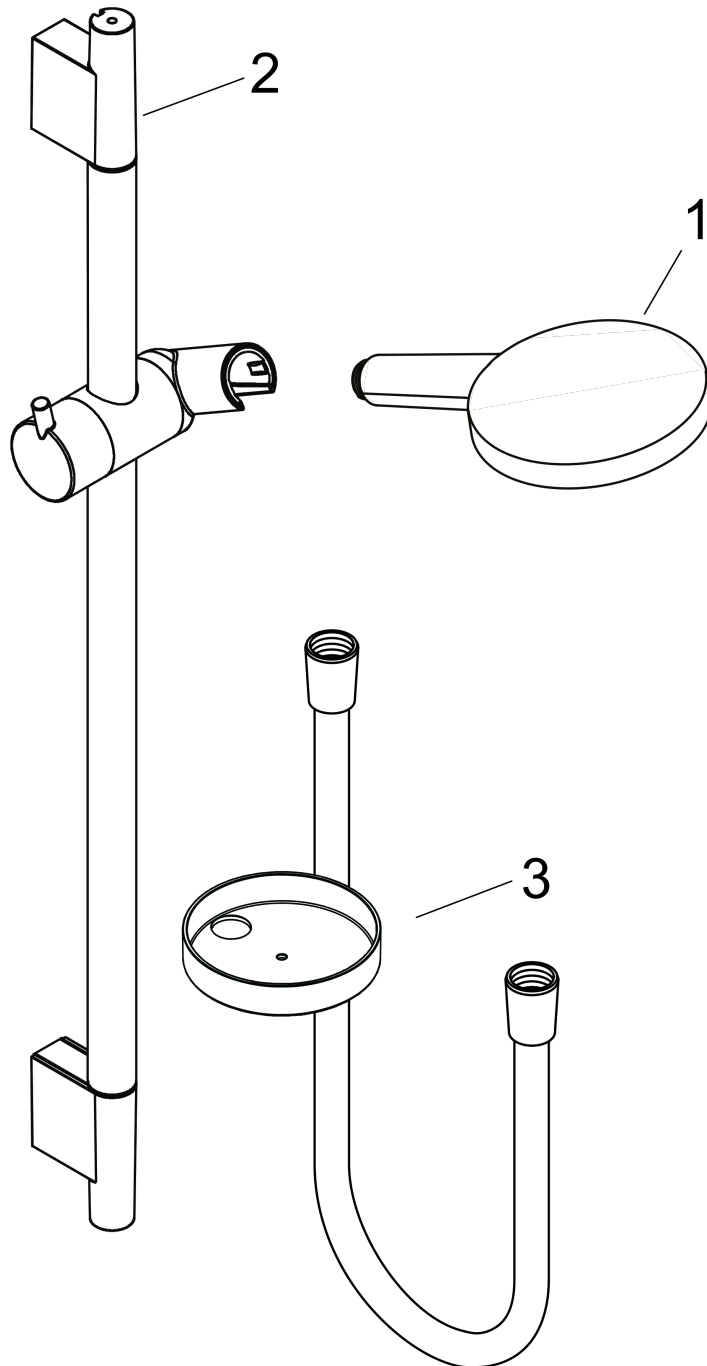

Raindance Select S

Shower set 120 3jet with shower bar 65 cm and soap dish

Finish: **Chrome** Article Number: **26630000**

Description

product features

- consists of: hand shower, shower bar, shower hose, slider, soap dish
- shower head size: 125 mm
- spray type: Rain, RainAir, Whirl
- convenient spray selection via Select button
- 90° position adjustable hand shower holder, pivots left and right, up and down
- maximum flow rate at 3 bar: 15 l/min
- minimum flow pressure: 1 bar
- operating pressure: min. 1 bar/max. 6 bar
- wall mounting: screw fastening
- wall supports made of plastic
- profile pipe: round
- pipe length: 718 mm
- shower bar diameter: 22 mm
- drilling distance 625 mm
- pivot connector prevents hose from tangling

Technology

Product image

Scale drawing

Raindance Select S
Shower set 120 3jet with shower bar 65 cm and soap dish
 Finish: **Chrome** Article Number: **26630000**

Flowchart

The consumption was measured in combination with the appropriate fittings (thermostat/mixer/in-wall valve) to reflect actual application in practice.

Raindance Select S
Shower set 120 3jet with shower bar 65 cm and soap dish
 Finish: **Chrome** Article Number: **26630000**

Installation examples

Raindance Select S
Shower set 120 3jet with shower bar 65 cm and soap dish
 Finish: **Chrome** Article Number: **26630000**

Exploded Drawing

Year of production: >06/13

Raindance Select S
Shower set 120 3jet with shower bar 65 cm and soap dish
 Finish: **Chrome** Article Number: **26630000**

Spare part list

Year of production: >06/13