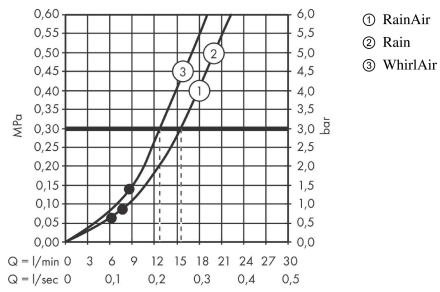

Raindance Select S

Shower set 120 3jet with shower bar 65 cm and soap dish

Finish: **Chrome** Article Number: **26630000**

Description

product features

- consists of: hand shower, shower bar, shower hose, slider, soap dish
- shower head size: 125 mm
- spray type: Rain, RainAir, Whirl
- convenient spray selection via Select button
- 90° position adjustable hand shower holder, pivots left and right, up and down
- maximum flow rate at 3 bar: 15 l/min
- minimum flow pressure: 1 bar
- operating pressure: min. 1 bar/max. 6 bar
- wall mounting: screw fastening
- wall supports made of plastic
- profile pipe: round
- pipe length: 718 mm
- shower bar diameter: 22 mm
- drilling distance 625 mm
- pivot connector prevents hose from tangling

Technology

Product image

Scale drawing

Raindance Select S
Shower set 120 3jet with shower bar 65 cm and soap dish
 Finish: **Chrome** Article Number: **26630000**

Flowchart

The consumption was measured in combination with the appropriate fittings (thermostat/mixer/in-wall valve) to reflect actual application in practice.

Raindance Select S
Shower set 120 3jet with shower bar 65 cm and soap dish
 Finish: **Chrome** Article Number: **26630000**

Installation examples

Raindance Select S
Shower set 120 3jet with shower bar 65 cm and soap dish
 Finish: **Chrome** Article Number: **26630000**