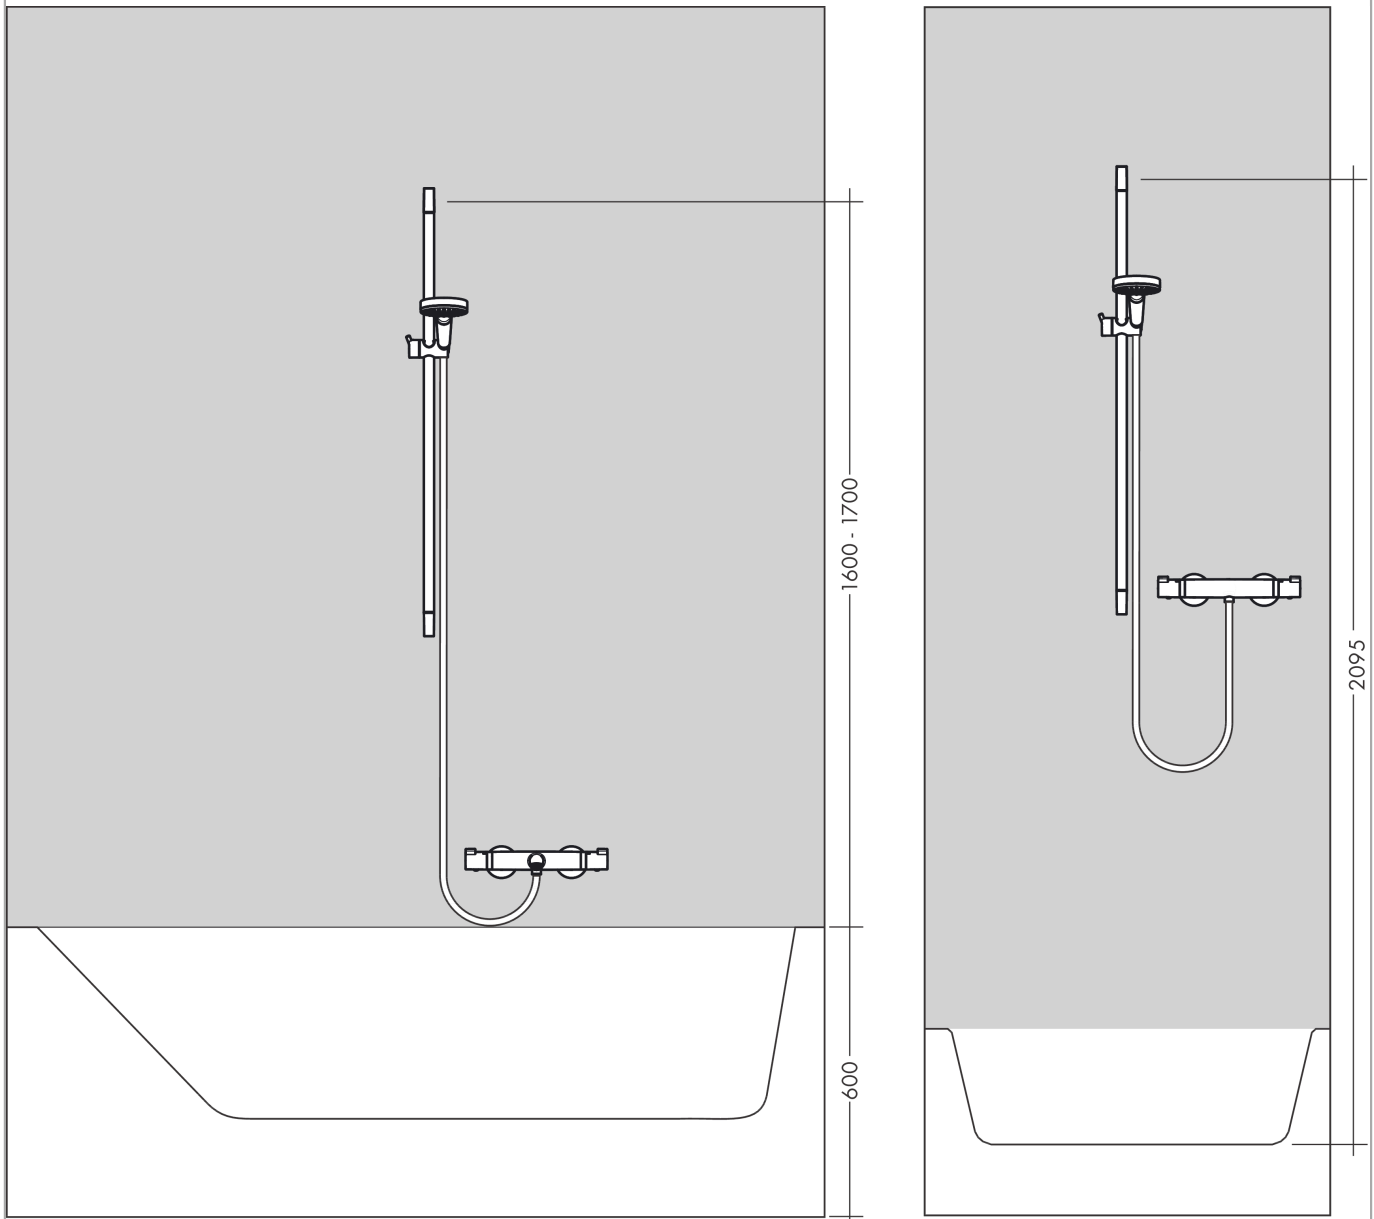

Raindance Select S

Shower set 120 3jet with shower bar 65 cm and soap dish

Finish: **Chrome** Article Number: **26630000**

Description

product features

- consists of: hand shower, shower bar, shower hose, slider, soap dish
- shower head size: 125 mm
- spray type: Rain, RainAir, Whirl
- convenient spray selection via Select button
- 90° position adjustable hand shower holder, pivots left and right, up and down
- maximum flow rate at 3 bar: 15 l/min
- minimum flow pressure: 1 bar
- operating pressure: min. 1 bar/max. 6 bar
- wall mounting: screw fastening
- wall supports made of plastic
- profile pipe: round
- pipe length: 718 mm
- shower bar diameter: 22 mm
- drilling distance 625 mm
- pivot connector prevents hose from tangling

Technology

Product image

Scale drawing

Raindance Select S
Shower set 120 3jet with shower bar 65 cm and soap dish
 Finish: **Chrome** Article Number: **26630000**

Flowchart

The consumption was measured in combination with the appropriate fittings (thermostat/mixer/in-wall valve) to reflect actual application in practice.

Raindance Select S
Shower set 120 3jet with shower bar 65 cm and soap dish
 Finish: **Chrome** Article Number: **26630000**

Installation examples

Raindance Select S
Shower set 120 3jet with shower bar 65 cm and soap dish
 Finish: **Chrome** Article Number: **26630000**

Exploded Drawing

Year of production: >06/13

Raindance Select S
Shower set 120 3jet with shower bar 65 cm and soap dish
 Finish: **Chrome** Article Number: **26630000**

Spare part list

Year of production: >06/13