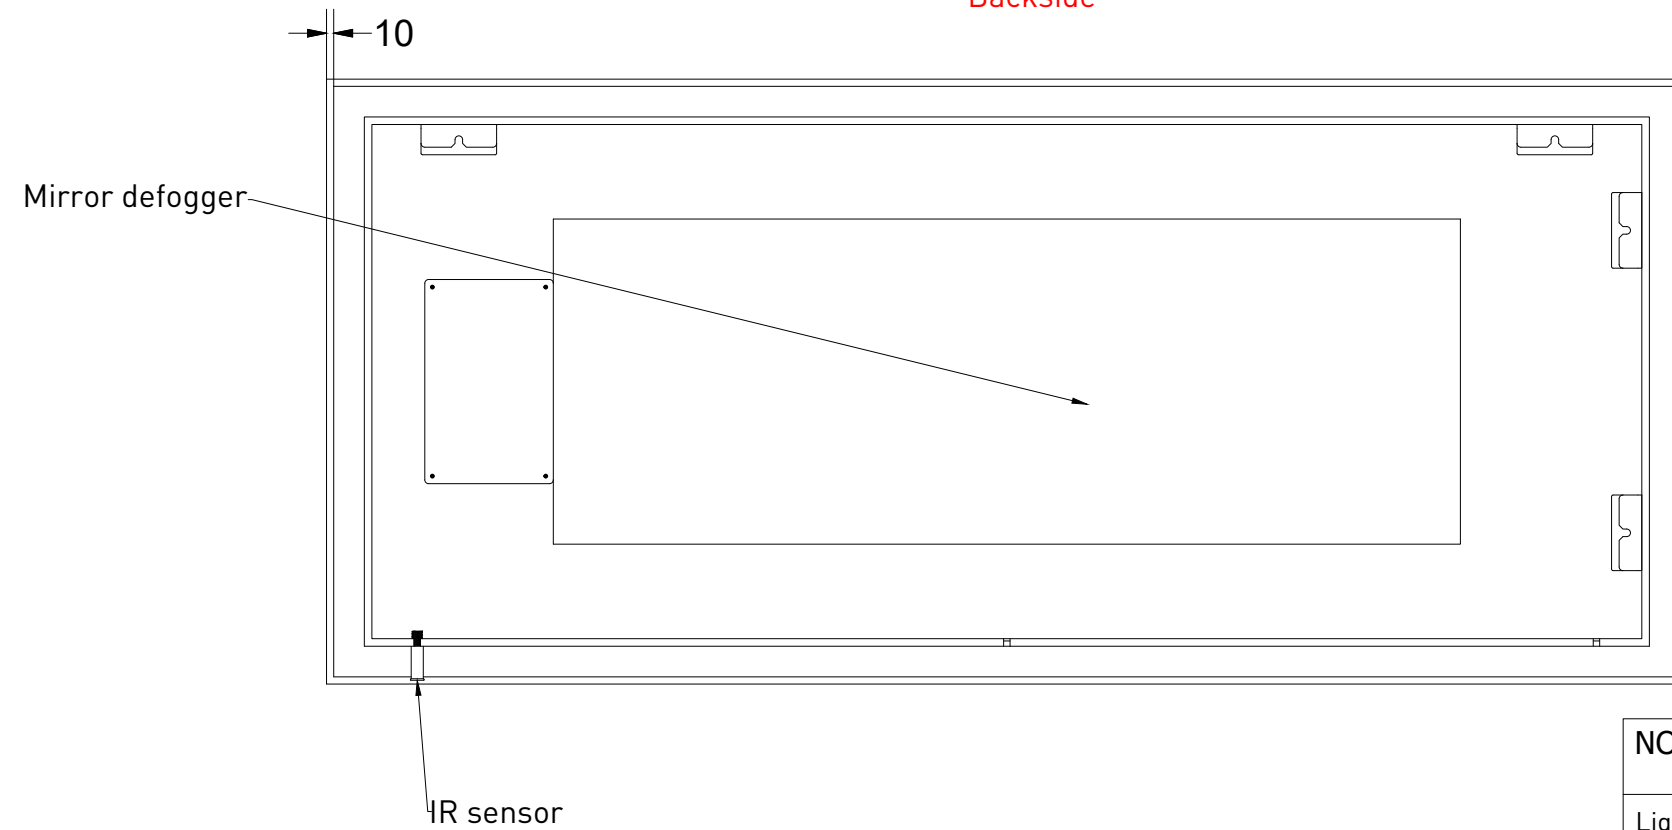

Backside

NOTES	DRAWING TITLE	SP32 180	
	Lighted mirror LED: dimmable 3000 K - 6000 K	Drawn	Isabella van der sijde
<div style="text-align: center; font-size: 24px; font-weight: bold;">SANIBELL</div> <small>All achieved (originals of) results (such as designs, design sketches, concepts, advice, working drawings, illustrations, photos, prototypes, molds, prototypes, (partial) products, presentations and other materials or (electronic) files, etc.) remain the property of Sanibell, whether or not they have been made available to third parties. All resulting intellectual property rights - including patent, trademark, drawing or design rights and copyright - on the results of the proposal belong to Sanibell.</small>		Date	06/12/2023
	Units	mm	