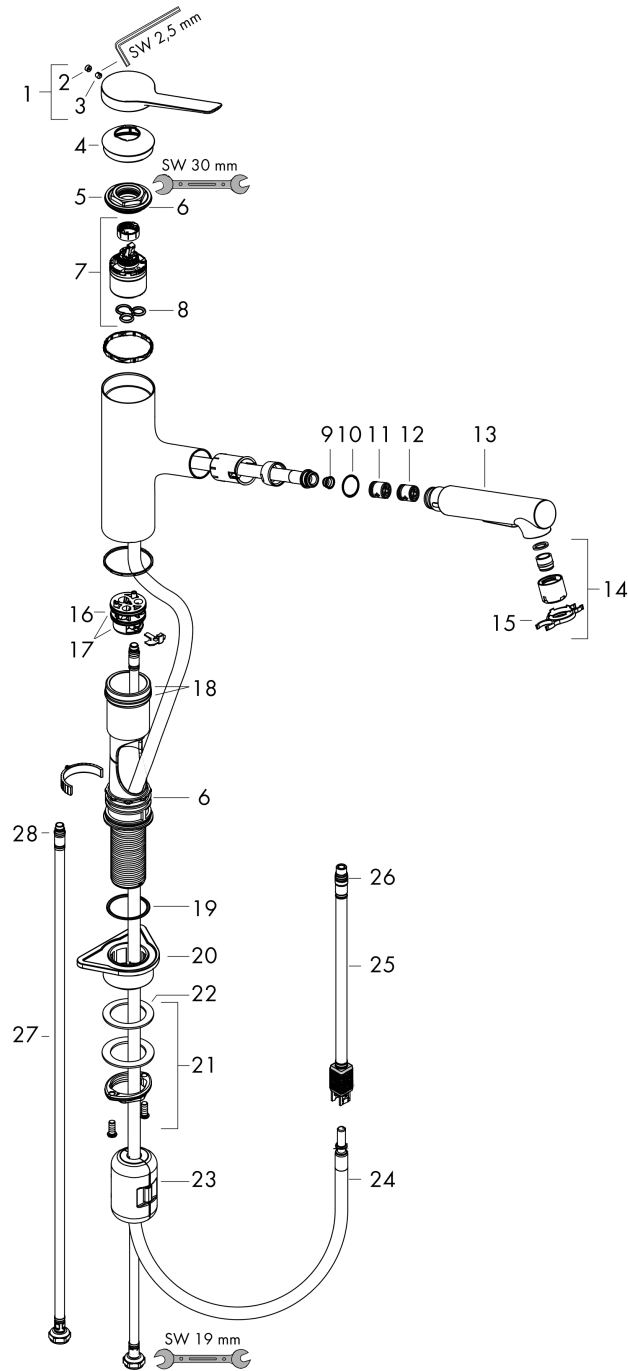

#### product features

- ComfortZone 150
- swivel range 150°
- laminar spray, shower spray
- lockable shower spray, spray returns through pressing spray diverter and spray returns automatically through handle closing
- quick connect hose
- connection dimension: DN15
- maximum flow rate at 3 bar: 8,2 l/min
- ceramic cartridge
- connection type: G 3/8 connections
- temperature limitation adjustable
- integrated non-return valve
- suitable for continuous flow water heaters
- extension length up to 50 cm

### Scale drawing

**Zesis M33**  
**Single lever kitchen mixer 150, pull-out spray, 2jet**  
 Finish: **Chrome** Article Number: **74800000**

**Flowchart**

**Zesis M33**  
**Single lever kitchen mixer 150, pull-out spray, 2jet**  
 Finish: **Chrome** Article Number: **74800000**

**Exploded Drawing**

Year of production: >12/21

### Spare part list

Year of production: >12/21

Pos.	Description	Article Number	PC	PU
1	handle	94390000	10	1
2	screw cover	93735610	3	1
3	hollow set screw M5x5	98446000	1	1
4	flange	94388000	3	1
5	nut	94389000	9	1
6	O-ring 41x2	98212000	1	1
7	cartridge, assy	93895000	12	1
8	seal	95008000	3	1
9	filter	97735000	1	1
10	O-ring 18x1,5	98231000	1	1
11	flow limiter / non return valve	87560000	3	1
12	non return valve	87561000	3	1
13	handspray	94395000	12	1
14	aerator laminar M22x1 (15 l/min)	95909000	10	1
15	service tool	95910000	3	1
16	adapter for cartridge	95911000	6	1
17	O-Ring 30x2	98186000	1	1
18	O-ring 37x2	92115000	1	1
19	O-Ring 36x2,5	98190000	1	1
20	support	97523000	2	1
21	fixing set (Ø 34)	95049000	5	1
22	lever collar	97548000	1	1
23	weight	92500000	9	1
24	hose 1,25 m	95506000	12	1
25	connection hose 600 mm	92264000	9	1
26	O-ring 7x1,5	98422000	1	1
27	connection hose 600 mm M8x0,75 G3/8	96510000	7	1
28	O-ring 6,6x1,6	93019000	1	1
a	adapter for handle	94875000	2	1