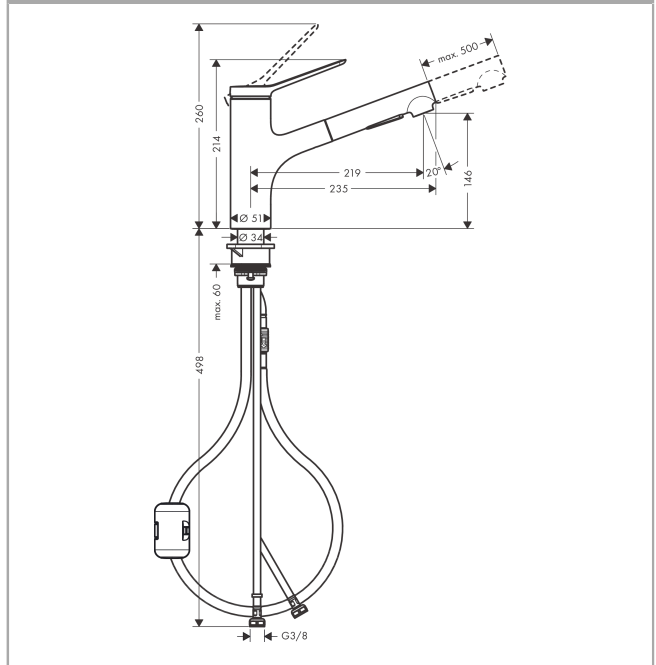

Scale drawing