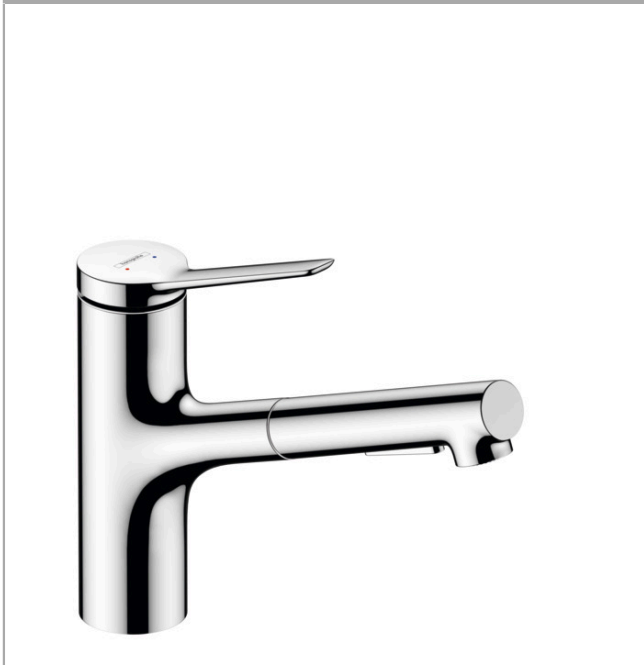

Zesis M33

Single lever kitchen mixer 150, pull-out spray, 2jet

Finish: **Chrome** Article Number: **74800000**

Description

product features

- ComfortZone 150
- swivel range 150°
- laminar spray, shower spray
- lockable shower spray, spray returns through pressing spray diverter and spray returns automatically through handle closing
- quick connect hose
- connection dimension: DN15
- maximum flow rate at 3 bar: 8,2 l/min
- ceramic cartridge
- connection type: G 3/8 connections
- temperature limitation adjustable
- integrated non-return valve
- suitable for continuous flow water heaters
- extension length up to 50 cm

Technology

Design awards

Product image