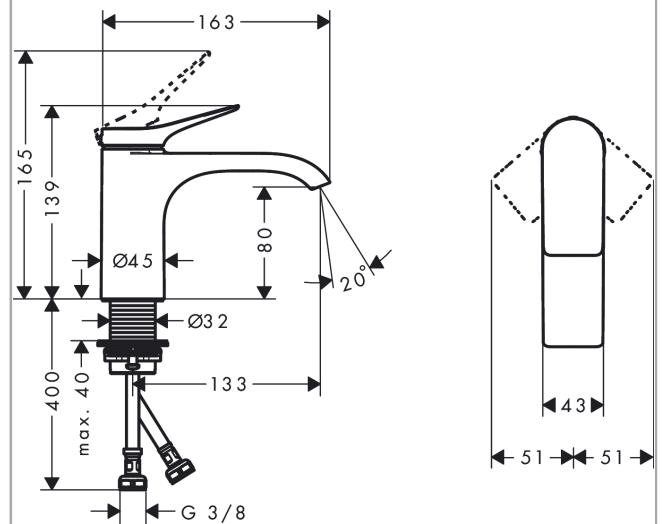

Vivenis

Single lever basin mixer 80 without waste set

Finish: **Matt White** Article Number: **75012700**

Description

product features

- ComfortZone 80
- projection: 133 mm
- spout height: 80 mm
- handle variant: lever handle
- spray type: WaterfallStream
- maximum flow rate at 3 bar: 5 l/min
- ceramic cartridge
- temperature limitation adjustable
- suitable for continuous flow water heaters
- connection type: G 3/8 connections
- connection dimension: DN15
- EU taxonomy: max. 6 l/min - Substantial Contribution (SC) possible

Technology

Design awards

reddot winner 2021

GERMAN DESIGN AWARD WINNER 2022

Product image

Scale drawing

Flowchart

Vivenis
Single lever basin mixer 80 without waste set
 Finish: **Matt White** Article Number: **75012700**

Exploded Drawing

Year of production: >06/21

Vivenis

Single lever basin mixer 80 without waste set

Finish: **Matt White** Article Number: **75012700**

Spare part list

Year of production: >06/21

Pos.	Description	Article Number	PC	PU
1	handle	94277700	61	1
2	screw cover	93735700	3	1
3	escutcheon	94027700	57	1
4	nut	93995000	7	1
5	O-ring 35x1,5	92114000	2	1
6	cartridge, assy	93897000	12	1
7	seal	95008000	3	1
8	O-ring 35x2	92604000	2	1
9	adapter for cartridge	98750000	4	1
10	O-Ring 30x2	98186000	1	1
11	spray former	94275000	9	1
12	connection hose 450 mm M8x0,75 G3/8	97206000	8	1
13	O-ring 7x1,5	98422000	1	1
14	flat seal	98749000	2	1
15	fixing set (Ø 32)	13961000	7	1
16	lever collar	97548000	1	1
a	fixation extension 35 mm	13898000	12	1