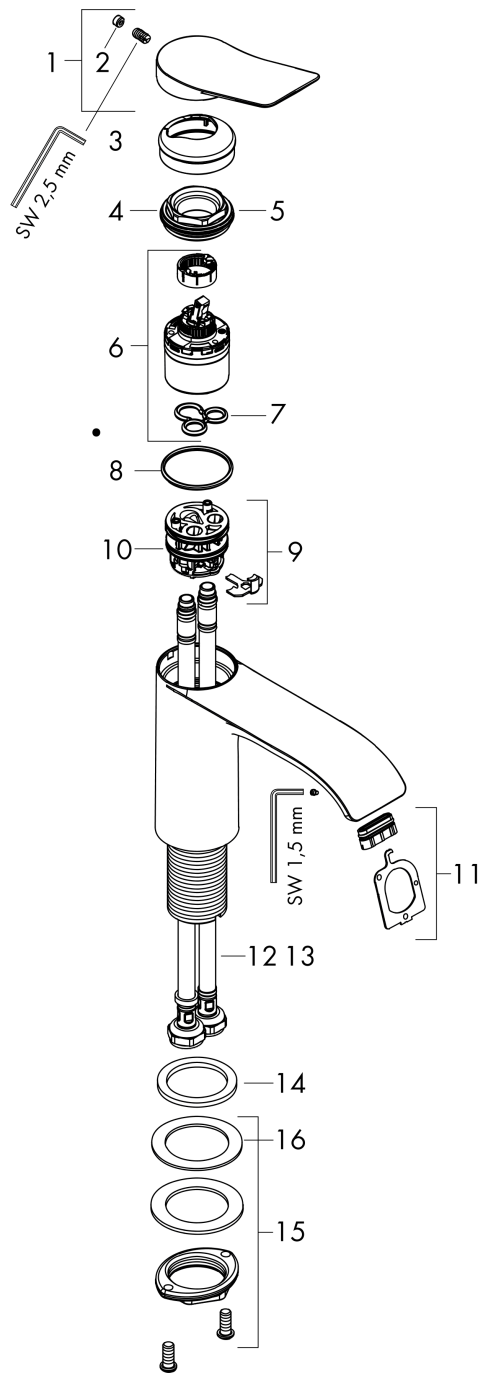

Vivenis

Single lever basin mixer 80 without waste set

Finish: **Matt White** Article Number: **75012700**

Description

product features

- ComfortZone 80
- projection: 133 mm
- spout height: 80 mm
- handle variant: lever handle
- spray type: WaterfallStream
- maximum flow rate at 3 bar: 5 l/min
- ceramic cartridge
- temperature limitation adjustable
- suitable for continuous flow water heaters
- connection type: G 3/8 connections
- connection dimension: DN15
- EU taxonomy: max. 6 l/min - Substantial Contribution (SC) possible

Technology

Design awards

reddot winner 2021

GERMAN DESIGN AWARD WINNER 2022

Product image

Scale drawing

Flowchart

Vivenis
Single lever basin mixer 80 without waste set
 Finish: **Matt White** Article Number: **75012700**

Exploded Drawing

Year of production: >06/21

Vivenis

Single lever basin mixer 80 without waste set

Finish: **Matt White** Article Number: **75012700**

Spare part list

Year of production: >06/21

Pos.	Description	Article Number	PC	PU
1	handle	94277700	61	1
2	screw cover	93735700	3	1
3	escutcheon	94027700	57	1
4	nut	93995000	7	1
5	O-ring 35x1,5	92114000	2	1
6	cartridge, assy	93897000	12	1
7	seal	95008000	3	1
8	O-ring 35x2	92604000	2	1
9	adapter for cartridge	98750000	4	1
10	O-Ring 30x2	98186000	1	1
11	spray former	94275000	9	1
12	connection hose 450 mm M8x0,75 G3/8	97206000	8	1
13	O-ring 7x1,5	98422000	1	1
14	flat seal	98749000	2	1
15	fixing set (Ø 32)	13961000	7	1
16	lever collar	97548000	1	1
a	fixation extension 35 mm	13898000	12	1