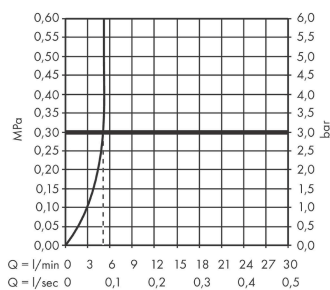

Vivenis

Single lever basin mixer 80 without waste set

Finish: **Matt White** Article Number: **75012700**

Description

product features

- ComfortZone 80
- projection: 133 mm
- spout height: 80 mm
- handle variant: lever handle
- spray type: WaterfallStream
- maximum flow rate at 3 bar: 5 l/min
- ceramic cartridge
- temperature limitation adjustable
- suitable for continuous flow water heaters
- connection type: G 3/8 connections
- connection dimension: DN15
- EU taxonomy: max. 6 l/min - Substantial Contribution (SC) possible

Technology

Design awards

reddot winner 2021

GERMAN DESIGN AWARD WINNER 2022

Product image

Scale drawing

Flowchart