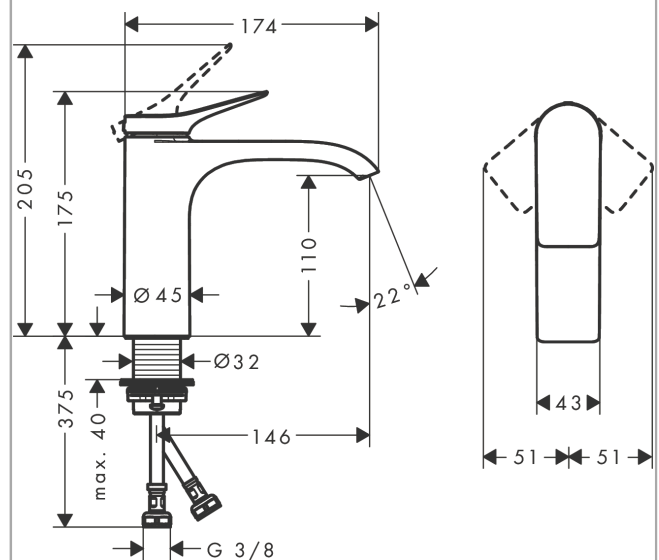

##### product features

- ComfortZone 110
- projection: 146 mm
- spout height: 110 mm
- handle variant: lever handle
- spray type: WaterfallStream
- maximum flow rate at 3 bar: 5 l/min
- ceramic cartridge
- temperature limitation adjustable
- suitable for continuous flow water heaters
- connection type: G 3/8 connections
- connection dimension: DN15
- EU taxonomy: max. 6 l/min - Substantial Contribution (SC) possible

#### Product image

#### Scale drawing