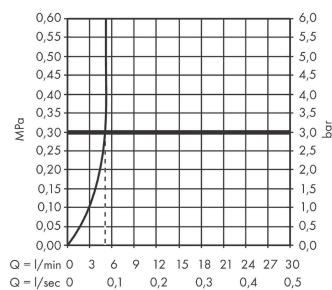

Vivenis

Single lever basin mixer 110 without waste set

Finish: **Chrome** Article Number: **75022000**

Description

product features

- ComfortZone 110
- projection: 146 mm
- spout height: 110 mm
- handle variant: lever handle
- spray type: WaterfallStream
- maximum flow rate at 3 bar: 5 l/min
- ceramic cartridge
- temperature limitation adjustable
- suitable for continuous flow water heaters
- connection type: G 3/8 connections
- connection dimension: DN15
- EU taxonomy: max. 6 l/min - Substantial Contribution (SC) possible

Technology

Design awards

reddot winner 2021

Product image

Scale drawing

Flowchart