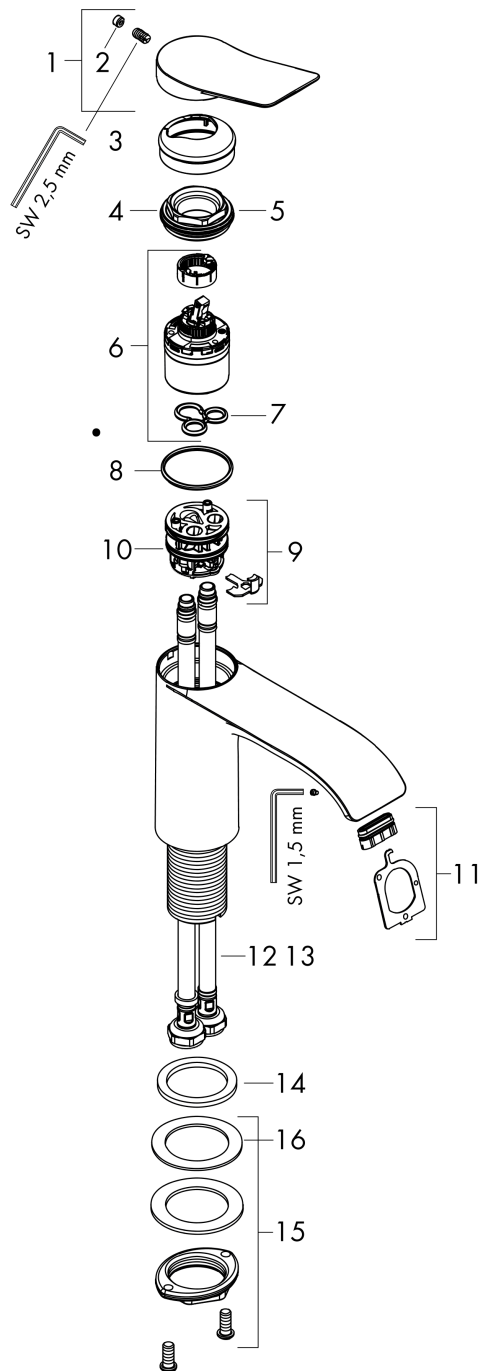

##### product features

- ComfortZone 110
- projection: 146 mm
- spout height: 110 mm
- handle variant: lever handle
- spray type: WaterfallStream
- maximum flow rate at 3 bar: 5 l/min
- ceramic cartridge
- temperature limitation adjustable
- suitable for continuous flow water heaters
- connection type: G 3/8 connections
- connection dimension: DN15
- EU taxonomy: max. 6 l/min - Substantial Contribution (SC) possible

#### Scale drawing

#### Flowchart

**Vivenis**  
**Single lever basin mixer 110 without waste set**  
 Finish: **Chrome** Article Number: **75022000**

**Exploded Drawing**

Year of production: >06/21

#### Spare part list

Year of production: >06/21

Pos.	Description	Article Number	PC	PU
1	handle	94277000	11	1
2	screw cover	93735460	3	1
3	escutcheon	94027000	7	1
4	nut	93995000	7	1
5	O-ring 35x1,5	92114000	2	1
6	cartridge, assy	93897000	12	1
7	seal	95008000	3	1
8	O-ring 35x2	92604000	2	1
9	adapter for cartridge	98750000	4	1
10	O-Ring 30x2	98186000	1	1
11	spray former	94275000	9	1
12	connection hose 450 mm M8x0,75 G3/8	97206000	8	1
13	O-ring 6,6x1,6	93019000	1	1
14	flat seal	98749000	2	1
15	fixing set (Ø 32)	13961000	7	1
16	lever collar	97548000	1	1
a	fixation extension 35 mm	13898000	12	1