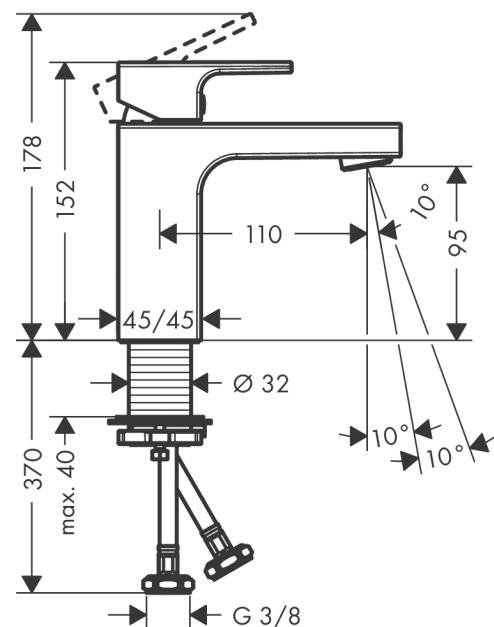

Vernis Shape

Single lever basin mixer 100 with isolated water conduction without waste set

Finish: **Chrome** Article Number: **71569000**

Description

product features

- ComfortZone 100
- projection: 110 mm
- spout height: 95 mm
- handle variant: lever handle
- spray type: normal spray
- maximum flow rate at 3 bar: 5 l/min
- ceramic cartridge
- temperature limitation adjustable
- with isolated water conduction - without contact with nickel and lead
- suitable for continuous flow water heaters
- connection type: G 3/8 connections
- connection dimension: DN15
- EU taxonomy: max. 6 l/min - Substantial Contribution (SC) possible

Technology

Certificates / Sustainability

Product image

Scale drawing

Vernis Shape

Single lever basin mixer 100 with isolated water conduction without waste set

Finish: **Chrome** Article Number: **71569000**

Flowchart

Vernis Shape

Single lever basin mixer 100 with isolated water conduction without waste set

Finish: **Chrome** Article Number: **71569000**

Exploded Drawing

Year of production: >04/21

Vernis Shape

Single lever basin mixer 100 with isolated water conduction without waste set

Finish: **Chrome** Article Number: **71569000**

Spare part list

Year of production: >04/21

| Pos. | Description | Article Number | PC | PU |
|------|------------------------------------|----------------|----|----|
| 1 | handle | 93684000 | 8 | 1 |
| 2 | screw cover | 96338000 | 1 | 1 |
| 3 | flange | 93680000 | 3 | 1 |
| 4 | nut | 93686000 | 7 | 1 |
| 5 | cartridge, assy | 97685000 | 11 | 1 |
| 6 | locking screw for handle | 95140000 | 2 | 1 |
| 7 | seal | 98865000 | 8 | 1 |
| 8 | aerator swivelling M24x1 (5 l/min) | 93834000 | 6 | 1 |
| 9 | seal | 93687000 | 1 | 1 |
| 10 | fixing set (Ø 32) | 13961000 | 7 | 1 |
| 11 | lever collar | 97548000 | 1 | 1 |
| a | fixation extension 35 mm | 13898000 | 12 | 1 |