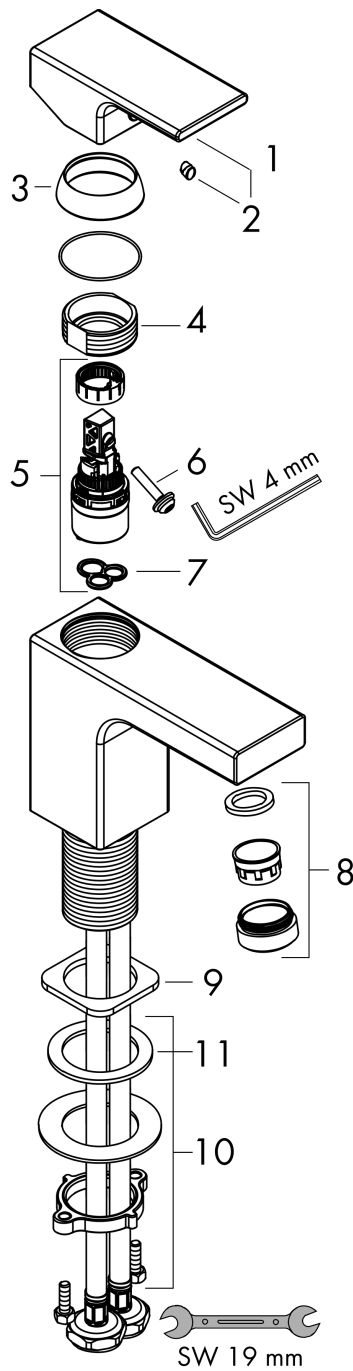

Vernis Shape

Single lever basin mixer 100 with isolated water conduction without waste set

Finish: **Chrome** Article Number: **71569000**

Description

product features

- ComfortZone 100
- projection: 110 mm
- spout height: 95 mm
- handle variant: lever handle
- spray type: normal spray
- maximum flow rate at 3 bar: 5 l/min
- ceramic cartridge
- temperature limitation adjustable
- with isolated water conduction - without contact with nickel and lead
- suitable for continuous flow water heaters
- connection type: G 3/8 connections
- connection dimension: DN15
- EU taxonomy: max. 6 l/min - Substantial Contribution (SC) possible

Technology

Certificates / Sustainability

Product image

Scale drawing

Vernis Shape

Single lever basin mixer 100 with isolated water conduction without waste set

Finish: **Chrome** Article Number: **71569000**

Flowchart

Vernis Shape

Single lever basin mixer 100 with isolated water conduction without waste set

Finish: **Chrome** Article Number: **71569000**

Exploded Drawing

Year of production: >04/21

Vernis Shape

Single lever basin mixer 100 with isolated water conduction without waste set

Finish: **Chrome** Article Number: **71569000**

Spare part list

Year of production: >04/21

| Pos. | Description | Article Number | PC | PU |
|------|------------------------------------|----------------|----|----|
| 1 | handle | 93684000 | 8 | 1 |
| 2 | screw cover | 96338000 | 1 | 1 |
| 3 | flange | 93680000 | 3 | 1 |
| 4 | nut | 93686000 | 7 | 1 |
| 5 | cartridge, assy | 97685000 | 11 | 1 |
| 6 | locking screw for handle | 95140000 | 2 | 1 |
| 7 | seal | 98865000 | 8 | 1 |
| 8 | aerator swivelling M24x1 (5 l/min) | 93834000 | 6 | 1 |
| 9 | seal | 93687000 | 1 | 1 |
| 10 | fixing set (Ø 32) | 13961000 | 7 | 1 |
| 11 | lever collar | 97548000 | 1 | 1 |
| a | fixation extension 35 mm | 13898000 | 12 | 1 |