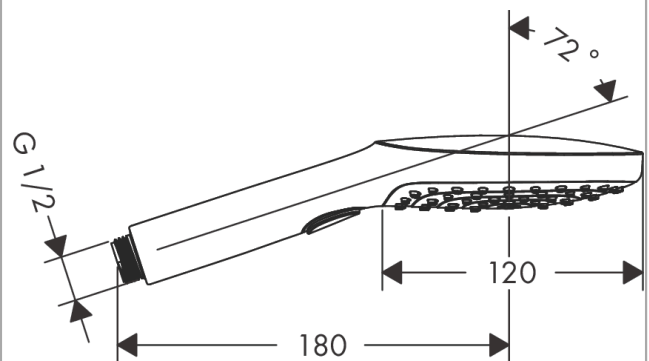

Raindance Select E Hand shower 120 3jet

Finish: **Chrome** Article Number: **26520000**

Description

product features

- shower head size: 120 mm
- spray type: RainAir, Rain, Whirl
- convenient spray selection via Select button
- spray disc surface: easy cleanable plastic spray disc
- maximum flow rate at 3 bar: 14,4 l/min
- minimum flow pressure: 1 bar
- with internal water conduction
- rinseable screen seal
- connection thread G 1/2
- suitable for continuous flow water heaters

Technology

Design awards

Certificates / Sustainability

Product image

Scale drawing

Flowchart

The consumption was measured in combination with the appropriate fittings (thermostat/mixer/ in-wall valve) to reflect actual application in practice.