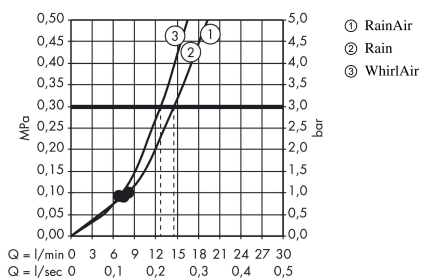

Raindance Select E Hand shower 120 3jet

Finish: **Chrome** Article Number: **26520000**

Description

product features

- shower head size: 120 mm
- spray type: RainAir, Rain, Whirl
- convenient spray selection via Select button
- spray disc surface: easy cleanable plastic spray disc
- maximum flow rate at 3 bar: 14,4 l/min
- minimum flow pressure: 1 bar
- with internal water conduction
- rinseable screen seal
- connection thread G 1/2
- suitable for continuous flow water heaters

Technology

Design awards

Certificates / Sustainability

Product image

Scale drawing

Flowchart

The consumption was measured in combination with the appropriate fittings (thermostat/mixer/ in-wall valve) to reflect actual application in practice.