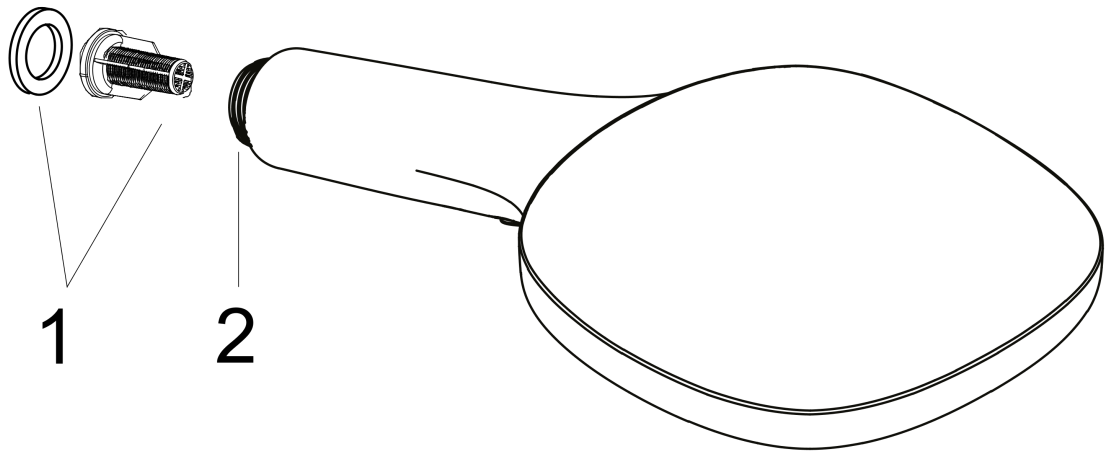

Raindance Select E Hand shower 120 3jet

Finish: **Chrome** Article Number: **26520000**

Description

product features

- shower head size: 120 mm
- spray type: RainAir, Rain, Whirl
- convenient spray selection via Select button
- spray disc surface: easy cleanable plastic spray disc
- maximum flow rate at 3 bar: 14,4 l/min
- minimum flow pressure: 1 bar
- with internal water conduction
- rinseable screen seal
- connection thread G 1/2
- suitable for continuous flow water heaters

Technology

Design awards

Certificates / Sustainability

Product image

Scale drawing

Flowchart

The consumption was measured in combination with the appropriate fittings (thermostat/mixer/ in-wall valve) to reflect actual application in practice.

Raindance Select E
Hand shower 120 3jet
 Finish: **Chrome** Article Number: **26520000**

Exploded Drawing

Year of production: >10/12

Raindance Select E
Hand shower 120 3jet

Finish: **Chrome** Article Number: **26520000**