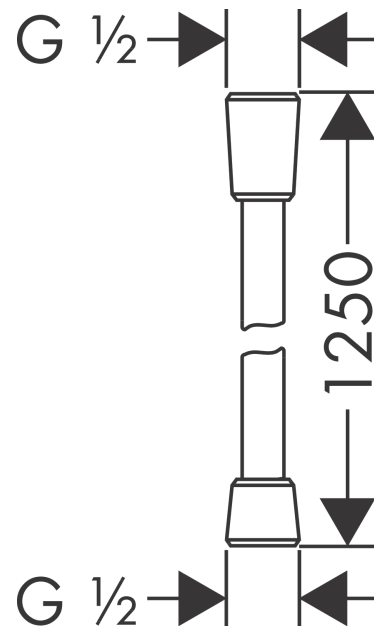

Isiflex

Shower hose 125 cm

Finish: **Chrome** Article Number: **28272000**

Description

product features

- high-quality shower hose
- with plastic coating, easy to clean
- shower hose length: 1.25 m
- pivot connector prevents hose from tangling
- kink-protected
- nuts shower hose: conical nut on both ends
- connection thread: G 1/2

Design awards

Certificates / Sustainability

Product image

Scale drawing

Isiflex
Shower hose 125 cm
 Finish: **Chrome** Article Number: **28272000**

Exploded Drawing

Year of production: >12/00

Isiflex

Shower hose 125 cm

Finish: **Chrome** Article Number: **28272000**

Spare part list

Year of production: >12/00

Pos.	Description	Article Number	PC	PU
1	seal	98058000	1	1