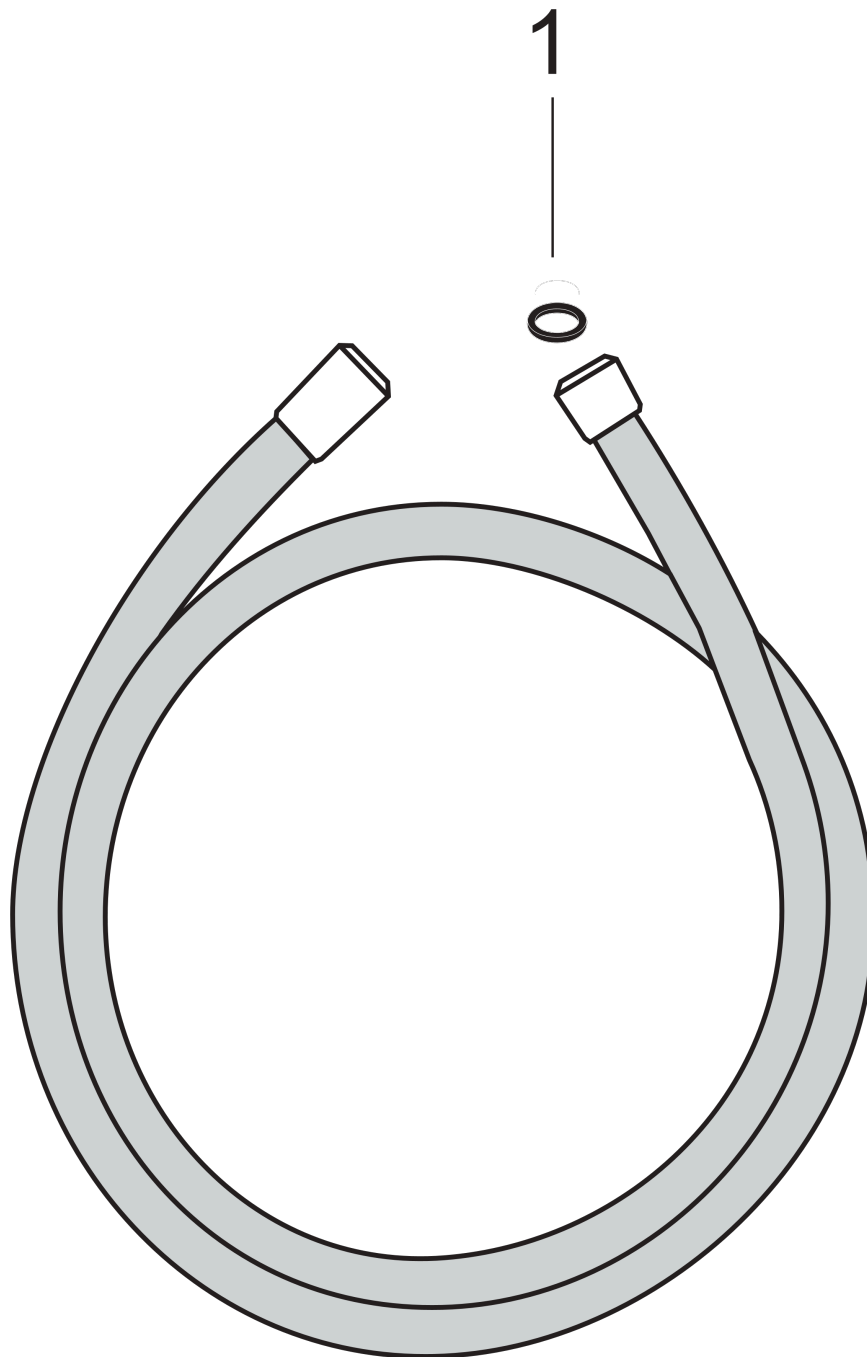

Isiflex

Shower hose 160 cm

Finish: **Chrome** Article Number: **28276000**

Description

product features

- high-quality shower hose
- with plastic coating, easy to clean
- shower hose length: 1.60 m
- pivot connector prevents hose from tangling
- kink-protected
- nuts shower hose: conical nut on both ends
- connection thread: G 1/2

Design awards

reddot winner 2020

reddot winner 2021

Certificates / Sustainability

Product image

Scale drawing

Isiflex
 Shower hose 160 cm
 Finish: **Chrome** Article Number: **28276000**

Exploded Drawing

Year of production: >12/00

Isiflex

Shower hose 160 cm

Finish: **Chrome** Article Number: **28276000**

Spare part list

Year of production: >12/00

Pos.	Description	Article Number	PC	PU
1	seal	98058000	1	1