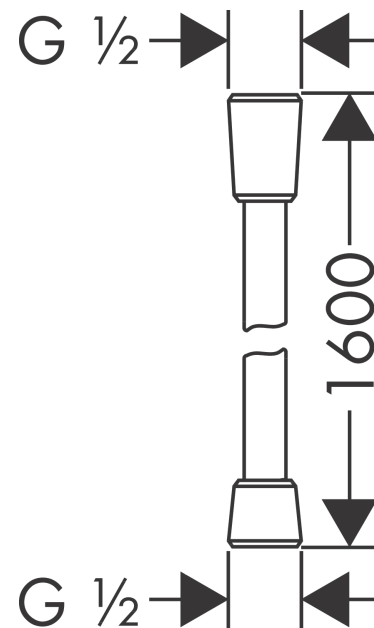

Isiflex

Shower hose 160 cm

Finish: **Chrome** Article Number: **28276000**

Description

product features

- high-quality shower hose
- with plastic coating, easy to clean
- shower hose length: 1.60 m
- pivot connector prevents hose from tangling
- kink-protected
- nuts shower hose: conical nut on both ends
- connection thread: G 1/2

Design awards

reddot winner 2020

reddot winner 2021

Certificates / Sustainability

Product image

Scale drawing

Isiflex
 Shower hose 160 cm
 Finish: **Chrome** Article Number: **28276000**

Exploded Drawing

Year of production: >12/00

Isiflex

Shower hose 160 cm

Finish: **Chrome** Article Number: **28276000**

Spare part list

Year of production: >12/00

Pos.	Description	Article Number	PC	PU
1	seal	98058000	1	1