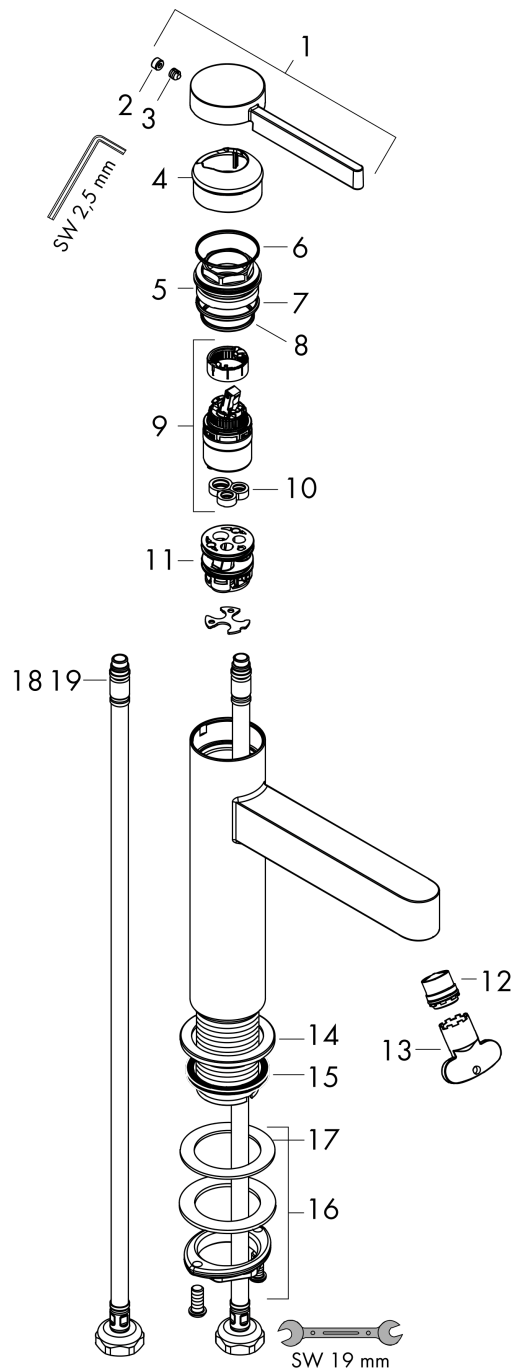

Finoris

Single lever basin mixer 110 with push-open waste set

Finish: **Chrome** Article Number: **76023000**

Description

product features

- consists of: single lever basin mixer, waste set
- ComfortZone 110
- projection: 139 mm
- spout height: 113 mm
- handle variant: lever handle
- spray type: laminar spray
- maximum flow rate at 3 bar: 5 l/min
- ceramic cartridge
- temperature limitation adjustable
- suitable for continuous flow water heaters
- push-open waste set G 1¼
- material waste set: metal
- connection type: G ¾ connections
- connection dimension: DN15
- EU taxonomy: max. 6 l/min - Substantial Contribution (SC) possible

Technology

Design awards

reddot winner 2021

Product image

Scale drawing

Finoris
Single lever basin mixer 110 with push-open waste set
 Finish: **Chrome** Article Number: **76023000**

Flowchart

Finoris
Single lever basin mixer 110 with push-open waste set
 Finish: **Chrome** Article Number: **76023000**

Exploded Drawing

Year of production: >06/21

Finoris

Single lever basin mixer 110 with push-open waste set

Finish: **Chrome** Article Number: **76023000**

Spare part list

Year of production: >06/21

Pos.	Description	Article Number	PC	PU
1	handle	94266000	11	1
2	screw cover	93735460	3	1
3	hollow set screw M5x5	98446000	1	1
4	flange	93737000	9	1
5	nut	92926000	5	1
6	O-ring 30x1,5	98433000	1	1
7	O-ring 29x2	98391000	1	1
8	O-ring 25x1,5	98146000	1	1
9	cartridge, assy	93760000	13	1
10	seal	93383000	4	1
11	adapter for cartridge	98866000	8	1
12	spray former	93973000	6	1
13	special tool	98987000	3	1
14	escutcheon	94265000	6	1
15	flat seal	98749000	2	1
16	fixing set (Ø 32)	13961000	7	1
17	lever collar	97548000	1	1
18	connection hose 600 mm M8x0,75 G3/8	96556000	7	1
19	O-ring 6,6x1,6	93019000	1	1
a	push-open waste set	50100000	98	1
b	fixation extension 35 mm	13898000	12	1