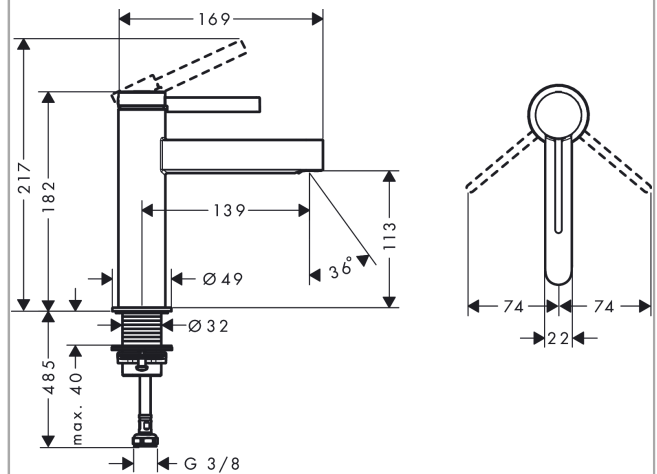

Finoris

Single lever basin mixer 110 with push-open waste set

Finish: **Chrome** Article Number: **76023000**

Description

product features

- consists of: single lever basin mixer, waste set
- ComfortZone 110
- projection: 139 mm
- spout height: 113 mm
- handle variant: lever handle
- spray type: laminar spray
- maximum flow rate at 3 bar: 5 l/min
- ceramic cartridge
- temperature limitation adjustable
- suitable for continuous flow water heaters
- push-open waste set G 1¼
- material waste set: metal
- connection type: G ¾ connections
- connection dimension: DN15
- EU taxonomy: max. 6 l/min - Substantial Contribution (SC) possible

Technology

Design awards

reddot winner 2021

Product image

Scale drawing

Finoris
Single lever basin mixer 110 with push-open waste set
 Finish: **Chrome** Article Number: **76023000**

Flowchart

Finoris
Single lever basin mixer 110 with push-open waste set
 Finish: **Chrome** Article Number: **76023000**

Exploded Drawing

Year of production: >06/21

Finoris

Single lever basin mixer 110 with push-open waste set

Finish: **Chrome** Article Number: **76023000**

Spare part list

Year of production: >06/21

Pos.	Description	Article Number	PC	PU
1	handle	94266000	11	1
2	screw cover	93735460	3	1
3	hollow set screw M5x5	98446000	1	1
4	flange	93737000	9	1
5	nut	92926000	5	1
6	O-ring 30x1,5	98433000	1	1
7	O-ring 29x2	98391000	1	1
8	O-ring 25x1,5	98146000	1	1
9	cartridge, assy	93760000	13	1
10	seal	93383000	4	1
11	adapter for cartridge	98866000	8	1
12	spray former	93973000	6	1
13	special tool	98987000	3	1
14	escutcheon	94265000	6	1
15	flat seal	98749000	2	1
16	fixing set (Ø 32)	13961000	7	1
17	lever collar	97548000	1	1
18	connection hose 600 mm M8x0,75 G3/8	96556000	7	1
19	O-ring 6,6x1,6	93019000	1	1
a	push-open waste set	50100000	98	1
b	fixation extension 35 mm	13898000	12	1