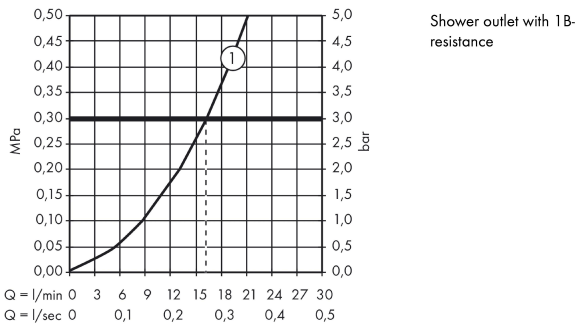

Ecostat

Shower thermostat universal for exposed installation

Finish: **Chrome** Article Number: **13122000**

Description

product features

- 1 function
- EcoStop button limits the water consumption to 10 l/min
- thermostat cartridge, ceramic valve 180°
- maximum flow rate at 3 bar: 17 l/min
- min. operating pressure: 1 bar
- max. operating pressure: 10 bar
- Safety stop at 40 °C
- temperature limitation adjustable
- non-return valve
- with silencer
- centre distance: 150 ± 12 mm
- connection dimension: DN15
- connection type: s-shaped connections, G 1/2
- dirt filter included

Technology

Certificates / Sustainability

Product image

Scale drawing

Ecostat
Shower thermostat universal for exposed installation
 Finish: **Chrome** Article Number: **13122000**

Flowchart

Ecostat
Shower thermostat universal for exposed installation
 Finish: **Chrome** Article Number: **13122000**