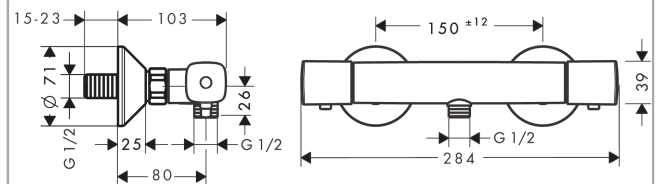

Scale drawing