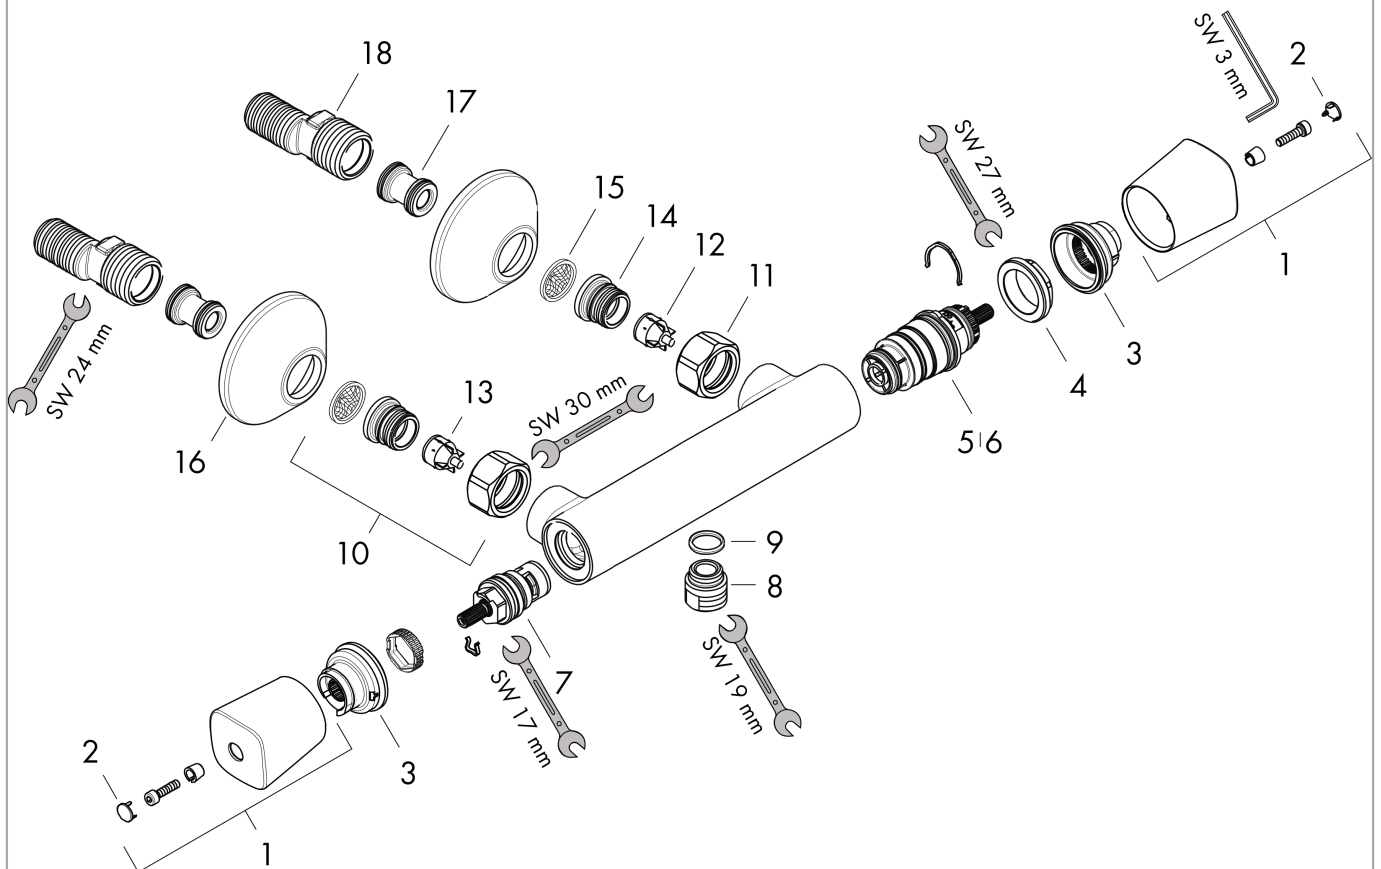

Ecostat

Shower thermostat universal for exposed installation

Finish: **Chrome** Article Number: **13122000**

Description

product features

- 1 function
- EcoStop button limits the water consumption to 10 l/min
- thermostat cartridge, ceramic valve 180°
- maximum flow rate at 3 bar: 17 l/min
- min. operating pressure: 1 bar
- max. operating pressure: 10 bar
- Safety stop at 40 °C
- temperature limitation adjustable
- non-return valve
- with silencer
- centre distance: 150 ± 12 mm
- connection dimension: DN15
- connection type: s-shaped connections, G 1/2
- dirt filter included

Exploded Drawing

Year of production: >01/14

Ecostat
Shower thermostat universal for exposed installation
 Finish: **Chrome** Article Number: **13122000**

Spare part list

Year of production: >01/14

| Pos. | Description | Article Number | PC | PU |
|------|---|----------------|----|----|
| 1 | handle | 95780000 | 9 | 1 |
| 2 | cover cap | 95433000 | 2 | 1 |
| 3 | safety set for temperature control | 98916000 | 4 | 1 |
| 4 | nut | 98913000 | 6 | 1 |
| 5 | thermostat cartridge | 98282000 | 14 | 1 |
| 6 | cartridge for exchanged connections | 92373000 | 18 | 1 |
| 7 | shut off unit | 94149000 | 8 | 1 |
| 8 | connecting thread | 95392000 | 6 | 1 |
| 9 | O-ring 14x2 | 98129000 | 1 | 1 |
| 10 | set of unions | 94285000 | 98 | 1 |
| 11 | set of nuts | 96157000 | 8 | 1 |
| 12 | non return valve | 96737000 | 8 | 1 |
| 13 | non return valve (pressure-resistant up to 2 MPa) | 93136000 | 8 | 1 |
| 14 | O-ring 17x1,5 | 98137000 | 1 | 1 |
| 15 | filter packing | 96922000 | 3 | 1 |
| 16 | escutcheon Ø 70 mm | 94135000 | 4 | 1 |
| 17 | noise reduction | 96429000 | 2 | 1 |
| 18 | set of S-unions (±12 mm) | 94140000 | 10 | 1 |
| a | set of S-unions (±32 mm) | 98592000 | 9 | 1 |
| b | pushbutton | 92848000 | 2 | 1 |