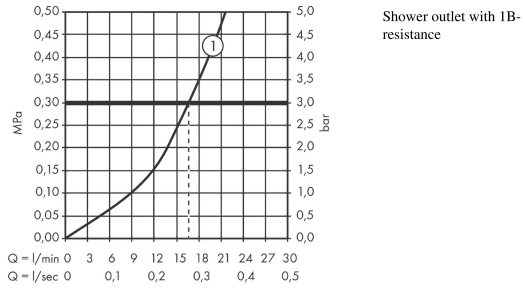

Ecostat

Shower thermostat Comfort for exposed installation

Finish: **Chrome** Article Number: **13116000**

Flowchart

EcoStat
Shower thermostat Comfort for exposed installation
 Finish: **Chrome** Article Number: **13116000**

Exploded Drawing

Year of production: >07/12

Ecostat

Shower thermostat Comfort for exposed installation

Finish: **Chrome** Article Number: **13116000**

Spare part list

Year of production: >07/12

Pos.	Description	Article Number	PC	PU
1	handle	95836000	8	1
2	pushbutton	92848000	2	1
3	handle fixing set	95843000	3	1
4	safety set	95839000	6	1
5	nut	98913000	6	1
6	O-ring 26x1,5	98390000	1	1
7	thermostat cartridge	98282000	14	1
8	cartridge for exchanged connections	92373000	18	1
9	connecting thread	95392000	6	1
10	O-ring 14x2	98129000	1	1
11	safety set	95841000	6	1
12	shut off unit	94149000	8	1
13	set of unions	94285000	98	1
14	set of nuts	96157000	8	1
15	non return valve (pressure-resistant up to 2 MPa)	93136000	8	1
16	non return valve	96737000	8	1
17	O-ring 17x1,5	98137000	1	1
18	filter packing	96922000	3	1
19	escutcheon Ø 68 mm	96467000	6	1
20	noise reduction	96429000	2	1
21	set of S-unions (±12 mm)	94140000	10	1
a	set of S-unions (±32 mm)	98592000	9	1
b	brake disc	92469000	3	1