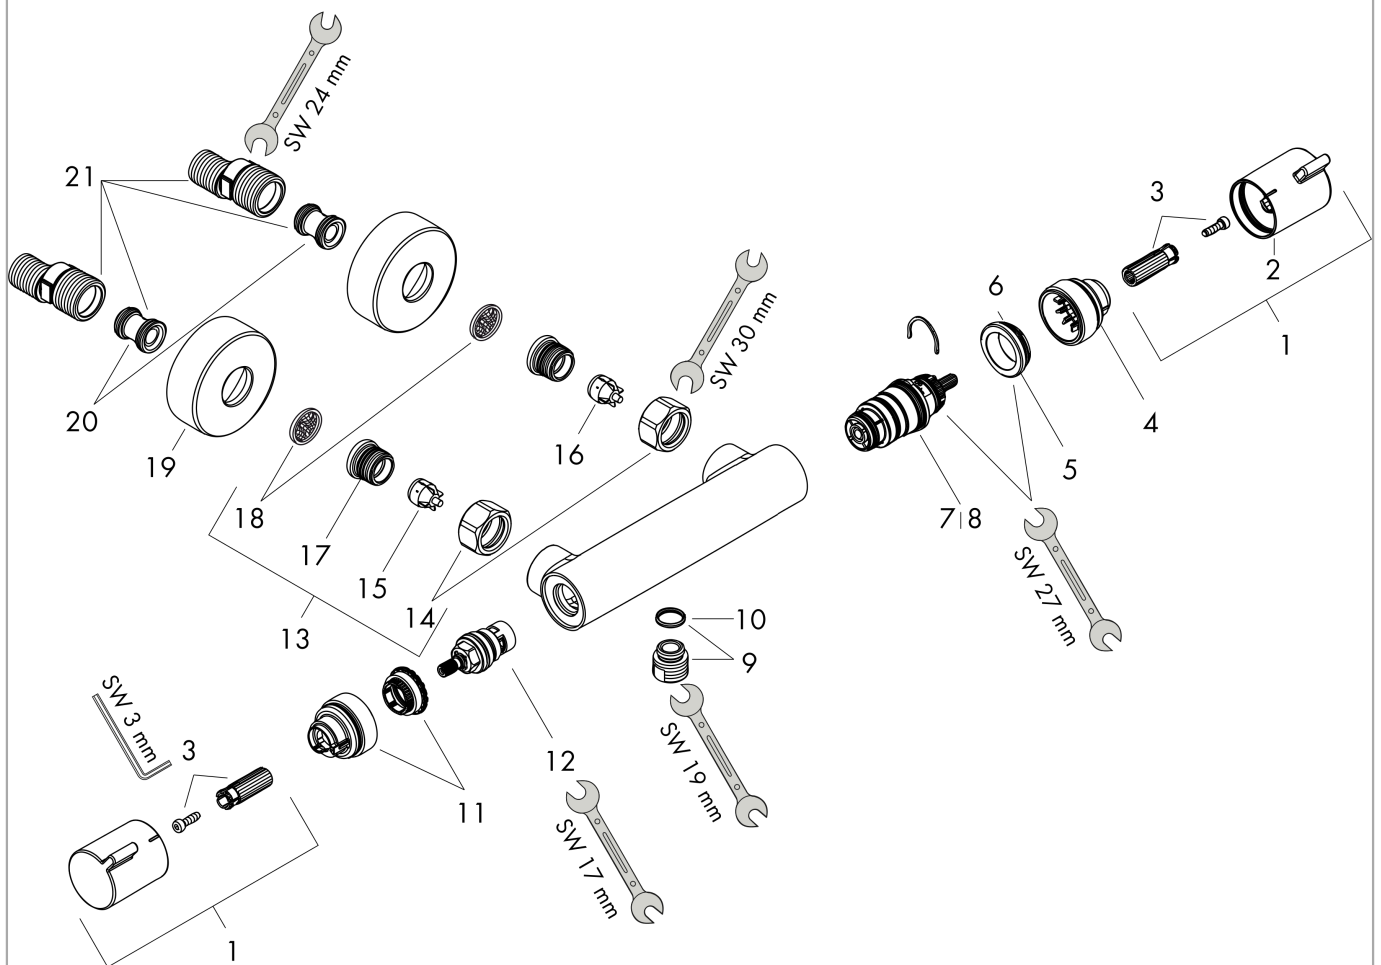

Ecostat

Shower thermostat Comfort for exposed installation

Finish: **Chrome** Article Number: **13116000**

Flowchart

EcoStat
Shower thermostat Comfort for exposed installation
 Finish: **Chrome** Article Number: **13116000**

Exploded Drawing

Year of production: >07/12

Ecostat

Shower thermostat Comfort for exposed installation

Finish: **Chrome** Article Number: **13116000**

Spare part list

Year of production: >07/12

Pos.	Description	Article Number	PC	PU
1	handle	95836000	8	1
2	pushbutton	92848000	2	1
3	handle fixing set	95843000	3	1
4	safety set	95839000	6	1
5	nut	98913000	6	1
6	O-ring 26x1,5	98390000	1	1
7	thermostat cartridge	98282000	14	1
8	cartridge for exchanged connections	92373000	18	1
9	connecting thread	95392000	6	1
10	O-ring 14x2	98129000	1	1
11	safety set	95841000	6	1
12	shut off unit	94149000	8	1
13	set of unions	94285000	98	1
14	set of nuts	96157000	8	1
15	non return valve (pressure-resistant up to 2 MPa)	93136000	8	1
16	non return valve	96737000	8	1
17	O-ring 17x1,5	98137000	1	1
18	filter packing	96922000	3	1
19	escutcheon Ø 68 mm	96467000	6	1
20	noise reduction	96429000	2	1
21	set of S-unions (±12 mm)	94140000	10	1
a	set of S-unions (±32 mm)	98592000	9	1
b	brake disc	92469000	3	1