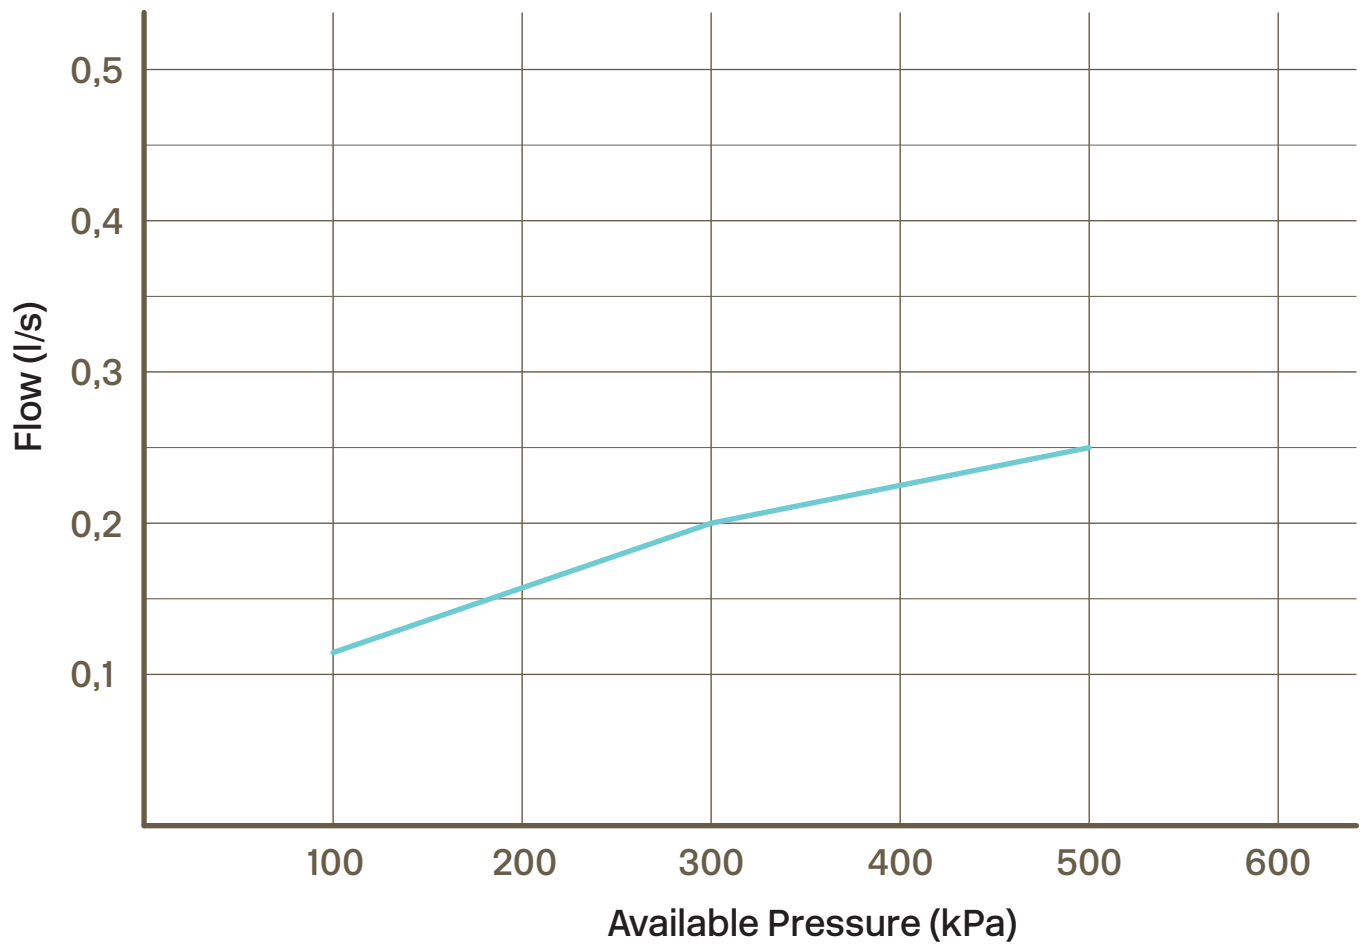

Tapwell

Tapwell

Tapwell

Pressure Drop

— = Mixed
Temperature