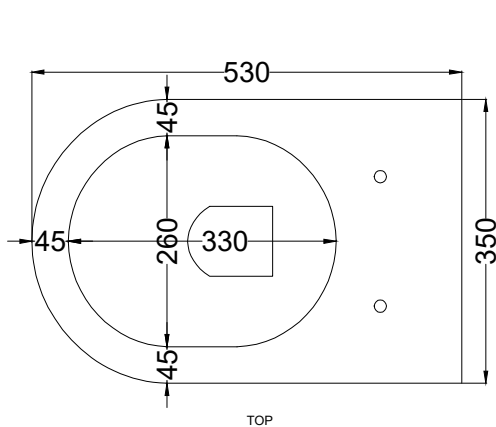

Smile - art. SMVSNWK

Vaso sospeso completo di fissaggi a scomparsa - RIMLESS
Wall-hung toilet with hidden fixing system - RIMLESS

cielo
handmade in Italy

PESO NETTO/NET WEIGHT: 20,30 Kg

PCS PALLET: 18
PCS PALLET CONTAINER: 18

ACCESSORI/ACCESSORIES:

CPVSM - coprivaso in termoindurente/
thermosetting seat-cover (Made in EU)

CPVSMF - coprivaso in termoindurente
frizionato/Thermosetting soft close seat-cover
(Made in EU)

CPVSMNEWF - coprivaso in termoindurente
frizionato/Thermosetting soft close seat-cover
(Made in EU)

NOTE/NOTES

Il wc rispetta le normative per il risparmio idrico.

The toilet complies with the water saving regulations.

DoP No. 997.01

508 - staffa di fissaggio universale per wc e bidet sospesi/universal fixing brackets for wall-hung wc/bidet

RPB - raccordo dritto a parete/straight pan connector for wall trap

PAA - protezione antiurto acustica/impact and acoustic protection panel

FINITURE

FINISHES

- Bianco/white - glossy
- Nero/black - glossy

Le Terre di Cielo

- Talco
- Pomice
- Brina
- Basalto
- Arenaria
- Avena
- Cemento
- Lavagna

Le Acque di Cielo

- Oltremare
- Smeraldo
- Alga
- Corallo
- Ninfea
- Anemone

TOP

SIDE

BACK

- = water outlet
- ** = water inlet
- ° = fixings

ATTENZIONE/ATTENTION:

Superfici, pesi e misure riportate possono presentare leggere differenze rispetto ai pezzi reali, in considerazione e accordo delle caratteristiche di tolleranza intrinseche del materiale ceramico e del suo processo produttivo. L'azienda si riserva di cambiare schede tecniche e caratteristiche di funzionamento degli articoli in ogni momento e senza necessità di preavviso.