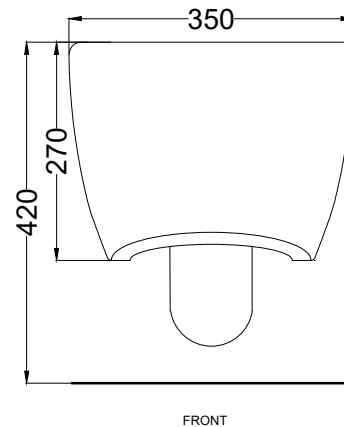

Smile - art. SMVSNWK

Vaso sospeso completo di fissaggi a scomparsa - RIMLESS
Wall-hung toilet with hidden fixing system - RIMLESS

cielo
handmade in Italy

PESO NETTO/NET WEIGHT: 20,30 Kg

PCS PALLET: 18
PCS PALLET CONTAINER: 18

ACCESSORI/ACCESSORIES:

CPVSM - coprivaso in termoindurente/
thermosetting seat-cover (Made in EU)

CPVSMF - coprivaso in termoindurente
frizionato/Thermosetting soft close seat-cover
(Made in EU)

CPVSMNEWF - coprivaso in termoindurente
frizionato/Thermosetting soft close seat-cover
(Made in EU)

NOTE/NOTES

Il wc rispetta le normative per il risparmio idrico.

The toilet complies with the water saving regulations.

DoP No. 997.01

508 - staffa di fissaggio universale per wc e bidet sospesi/universal fixing brackets for wall-hung wc/bidet

RPB - raccordo dritto a parete/straight pan connector for wall trap

PAA - protezione antiurto acustica/impact and acoustic protection panel

FINITURE

FINISHES

- Bianco/white - glossy
- Nero/black - glossy

Le Terre di Cielo

- Talco
- Pomice
- Brina
- Basalto
- Arenaria
- Avena
- Cemento
- Lavagna

Le Acque di Cielo

- Oltremare
- Smeraldo
- Alga
- Corallo
- Ninfea
- Anemone

FRONT

SIDE

BACK

- = water outlet
- ** = water inlet
- ° = fixings

ATTENZIONE/ATTENTION:

Superfici, pesi e misure riportate possono presentare leggere differenze rispetto ai pezzi reali, in considerazione e accordo delle caratteristiche di tolleranza intrinseche del materiale ceramico e del suo processo produttivo. L'azienda si riserva di cambiare schede tecniche e caratteristiche di funzionamento degli articoli in ogni momento e senza necessità di preavviso.