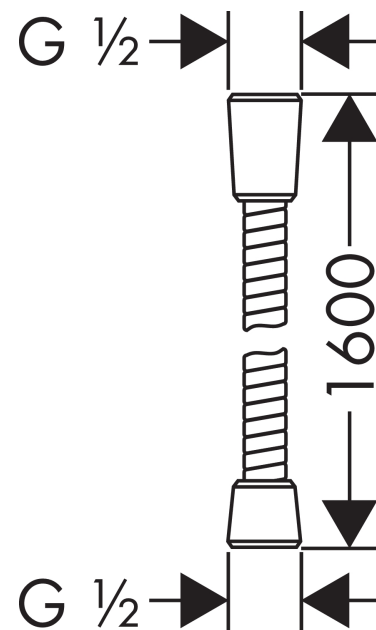

Sensoflex

Metal shower hose 160 cm

Finish: **Chrome** Article Number: **28136000**

Description

product features

- metal shower hose
- with plastic coating, easy to clean
- shower hose length: 1.60 m
- pivot connector prevents hose from tangling
- kink-protected
- nuts shower hose: conical nut on both ends
- connection thread: G 1/2

Certificates / Sustainability

Product image

Scale drawing

Sensoflex

Metal shower hose 160 cm

Finish: **Chrome** Article Number: **28136000**

Exploded Drawing

Year of production: >09/07

Sensoflex

Metal shower hose 160 cm

Finish: **Chrome** Article Number: **28136000**

Spare part list

Year of production: >**09/07**

Pos.	Description	Article Number	PC	PU
1	seal	98058000	1	1