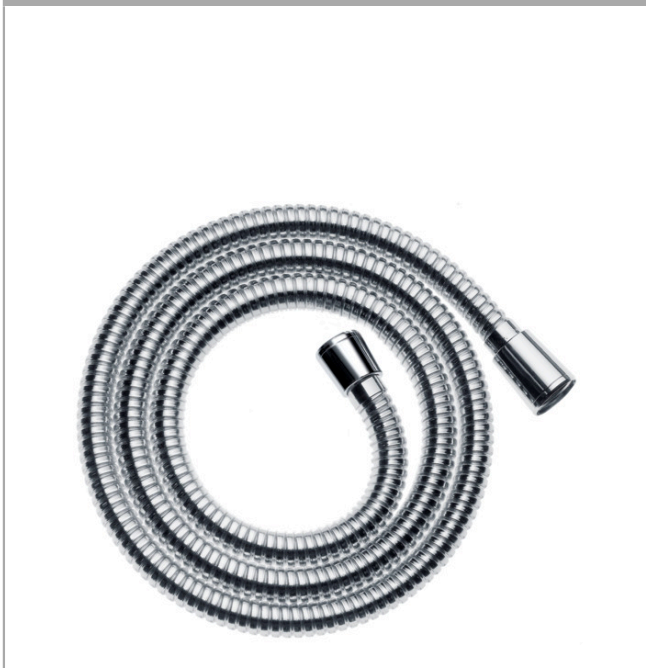

Sensoflex

Metal shower hose 160 cm

Finish: **Chrome** Article Number: **28136000**

Description

product features

- metal shower hose
- with plastic coating, easy to clean
- shower hose length: 1.60 m
- pivot connector prevents hose from tangling
- kink-protected
- nuts shower hose: conical nut on both ends
- connection thread: G 1/2

Certificates / Sustainability

Product image

Scale drawing

Sensoflex

Metal shower hose 160 cm

Finish: **Chrome** Article Number: **28136000**

Exploded Drawing

Year of production: >09/07

Sensoflex

Metal shower hose 160 cm

Finish: **Chrome** Article Number: **28136000**

Spare part list

Year of production: >**09/07**

Pos.	Description	Article Number	PC	PU
1	seal	98058000	1	1