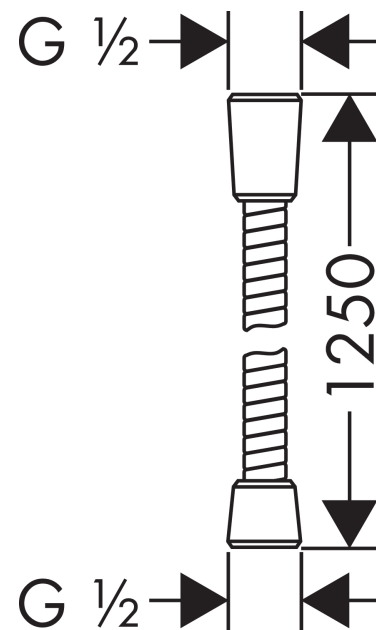

Sensoflex

Metal shower hose 125 cm

Finish: **Chrome** Article Number: **28132000**

Description

product features

- metal shower hose
- with plastic coating, easy to clean
- shower hose length: 1.25 m
- pivot connector prevents hose from tangling
- kink-protected
- nuts shower hose: conical nut on both ends
- connection thread: G 1/2

Certificates / Sustainability

Product image

Scale drawing

Sensoflex

Metal shower hose 125 cm

Finish: **Chrome** Article Number: **28132000**

Exploded Drawing

Year of production: >09/07

Sensoflex

Metal shower hose 125 cm

Finish: **Chrome** Article Number: **28132000**

Spare part list

Year of production: >09/07

Pos.	Description	Article Number	PC	PU
1	seal	98058000	1	1