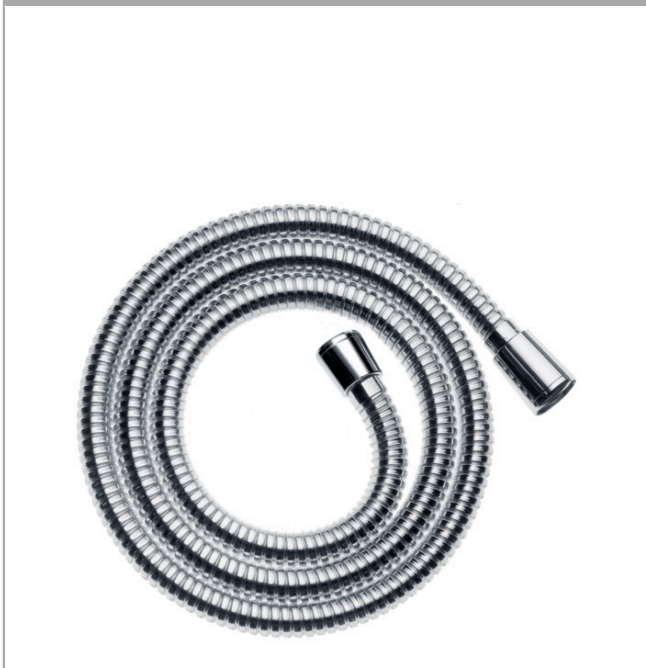

Sensoflex

Metal shower hose 125 cm

Finish: **Chrome** Article Number: **28132000**

Description

product features

- metal shower hose
- with plastic coating, easy to clean
- shower hose length: 1.25 m
- pivot connector prevents hose from tangling
- kink-protected
- nuts shower hose: conical nut on both ends
- connection thread: G 1/2

Certificates / Sustainability

Product image

Scale drawing

Sensoflex

Metal shower hose 125 cm

Finish: **Chrome** Article Number: **28132000**

Exploded Drawing

Year of production: >09/07

Sensoflex

Metal shower hose 125 cm

Finish: **Chrome** Article Number: **28132000**

Spare part list

Year of production: >09/07

Pos.	Description	Article Number	PC	PU
1	seal	98058000	1	1