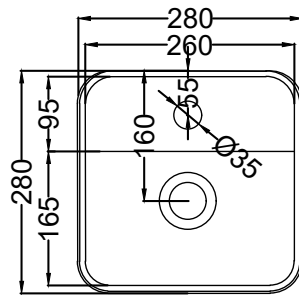

Les Petites - art. LPLA0/LPLA0SF

lavabo da appoggio quadrato monoforo
on-top square washbasin with one hole

cielo
handmade in Italy

PESO NETTO/NET WEIGHT: 4,00 Kg

PCS PALLET: 84

PCS PALLET CONTAINER: 126

ACCESSORI/ACCESSORIES:

PIL01 - Piletta universale click-clack CROMO con coperchio in ceramica / Universal click-clack drain in CHROME with ceramic lid

PIL01NM - Piletta universale click-clack NERO MATT con coperchio in ceramica / Universal click-clack drain in MATT BLACK with ceramic lid

PIL01BR - Piletta universale click-clack BRONZO con coperchio in ceramica / Universal click-clack drain in BRONZE with ceramic lid

PIL01CM - Piletta universale click-clack CEMENTO con coperchio in ceramica / Universal click-clack drain in CEMENTO with ceramic lid

SISP - Sifone CROMO / CHROME siphon

SIFN - Sifone NERO MATT / MATT BLACK siphon

SIFBR - Sifone BRONZO / BRONZE siphon

SIFCM - Sifone CEMENTO / CEMENTO siphon

FINITURE

FINISHES

○ Bianco/white - glossy

Le Terre di Cielo

- Talco
- Pomice
- Brina
- Basalto
- Lavagna
- Cemento
- Fango
- Cacao
- Arenaria
- Avena
- Lino
- Agave
- Muschio
- Polvere
- Cipria
- Canapa

Le Acque di Cielo

- Oltremare
- Smeraldo
- Alga
- Corallo
- Ninfea
- Anemone

TOP

ATTENZIONE:
Superfici, pesi e misure riportate possono presentare leggere differenze rispetto ai pezzi reali, in considerazione e accordo delle caratteristiche di tolleranza intrinseche del materiale ceramico e del suo processo produttivo. L'azienda si riserva di cambiare schede tecniche e caratteristiche di funzionamento degli articoli in ogni momento e senza necessità di preavviso.