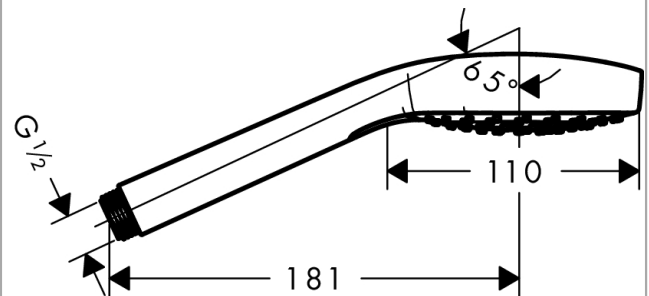

Scale drawing