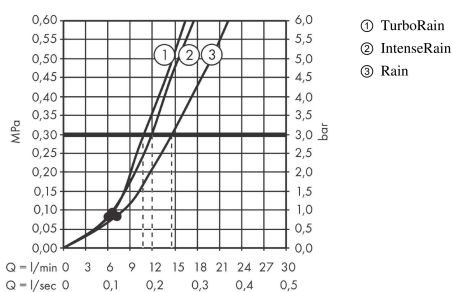

Flowchart

The consumption was measured in combination with the appropriate fittings (thermostat/mixer/ in-wall valve) to reflect actual application in practice.