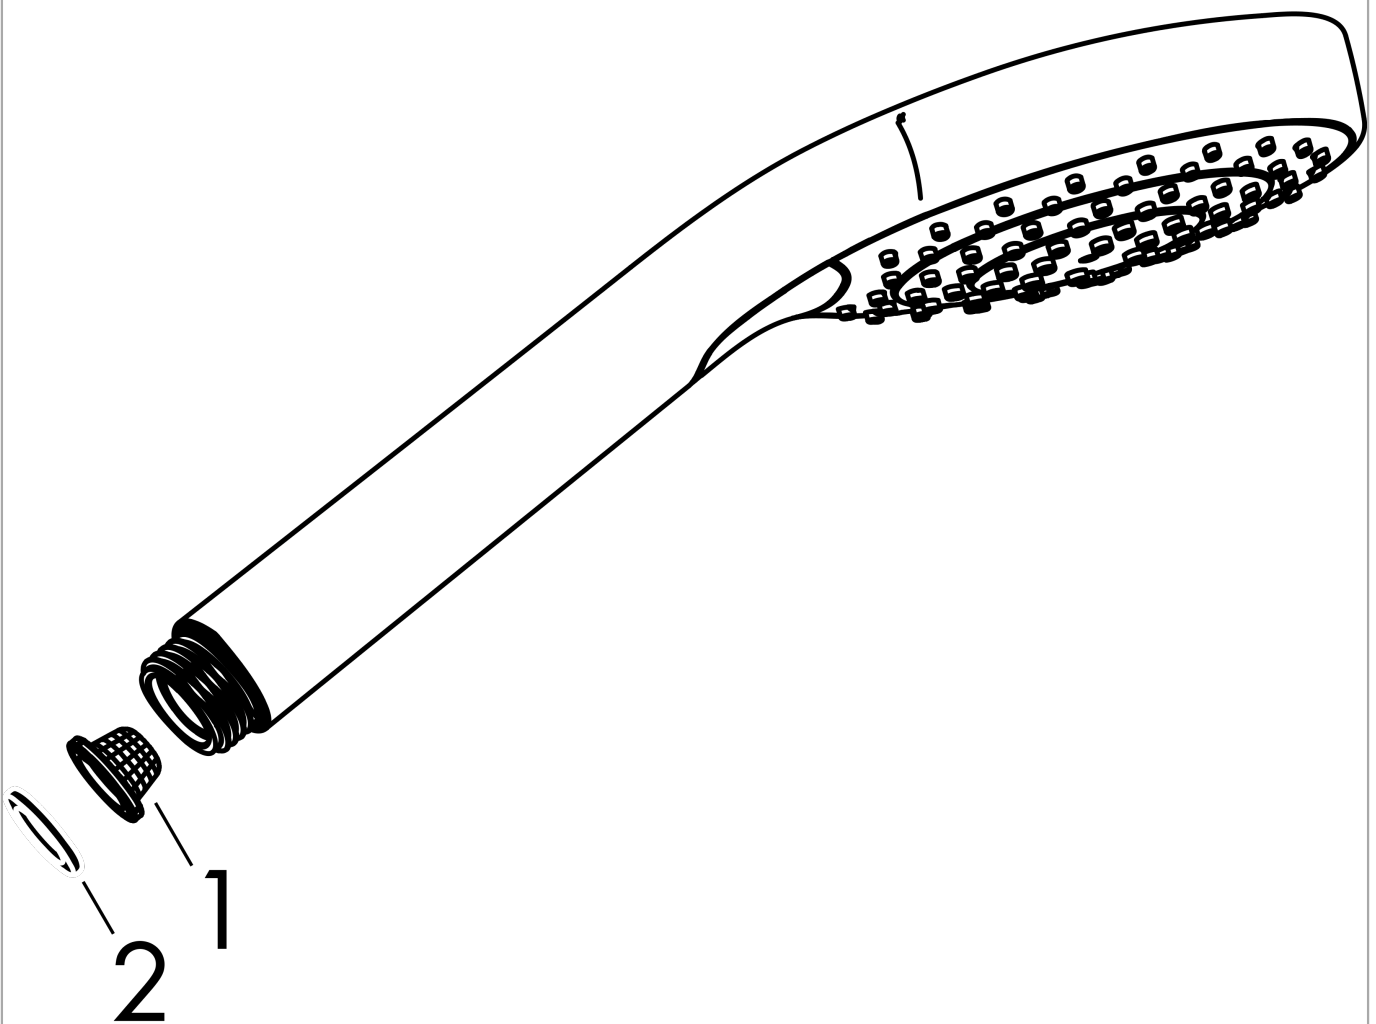

#### product features

- shower head size: 110 mm
- spray type: Rain, IntenseRain, TurboRain
- convenient spray selection via Select button
- spray disc surface: easy cleanable plastic spray disc, white
- maximum flow rate at 3 bar: 14,7 l/min
- minimum flow pressure: 1 bar
- with internal water conduction
- rinseable screen seal
- connection thread G 1/2
- suitable for continuous flow water heaters

### Scale drawing

### Flowchart

The consumption was measured in combination with the appropriate fittings (thermostat/mixer/ in-wall valve) to reflect actual application in practice.

**Croma Select E**  
**Hand shower 110 Vario**  
Finish: **White/Chrome**

Article Number: **26812400**

**Exploded Drawing**

Year of production: >07/15

**Croma Select E**  
**Hand shower 110 Vario**

Finish: **White/Chrome** Article Number: **26812400**

**Spare part list**

Year of production: >07/15