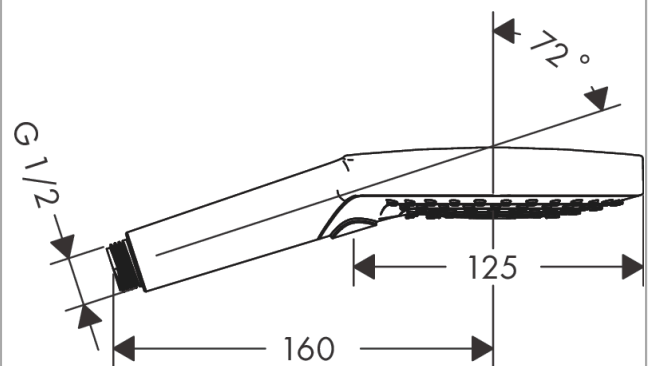

Raindance Select S
Hand shower 120 3jet PowderRain
 Finish: **Chrome** Article Number: **26014000**

Description

product features

- shower head size: 125 mm
- spray type: PowderRain, Rain, Whirl
- convenient spray selection via Select button
- spray disc surface: easy cleanable plastic spray disc
- maximum flow rate at 3 bar: 11 l/min
- minimum flow pressure: 1,2 bar
- with internal water conduction
- rinseable screen seal
- connection thread G ½
- suitable for continuous flow water heaters

Technology

Certificates / Sustainability

Product image

Scale drawing

Flowchart

- ① WhirlAir
- ② PowderRain
- ③ Rain

The consumption was measured in combination with the appropriate fittings (thermostat/mixer/ in-wall valve) to reflect actual application in practice.