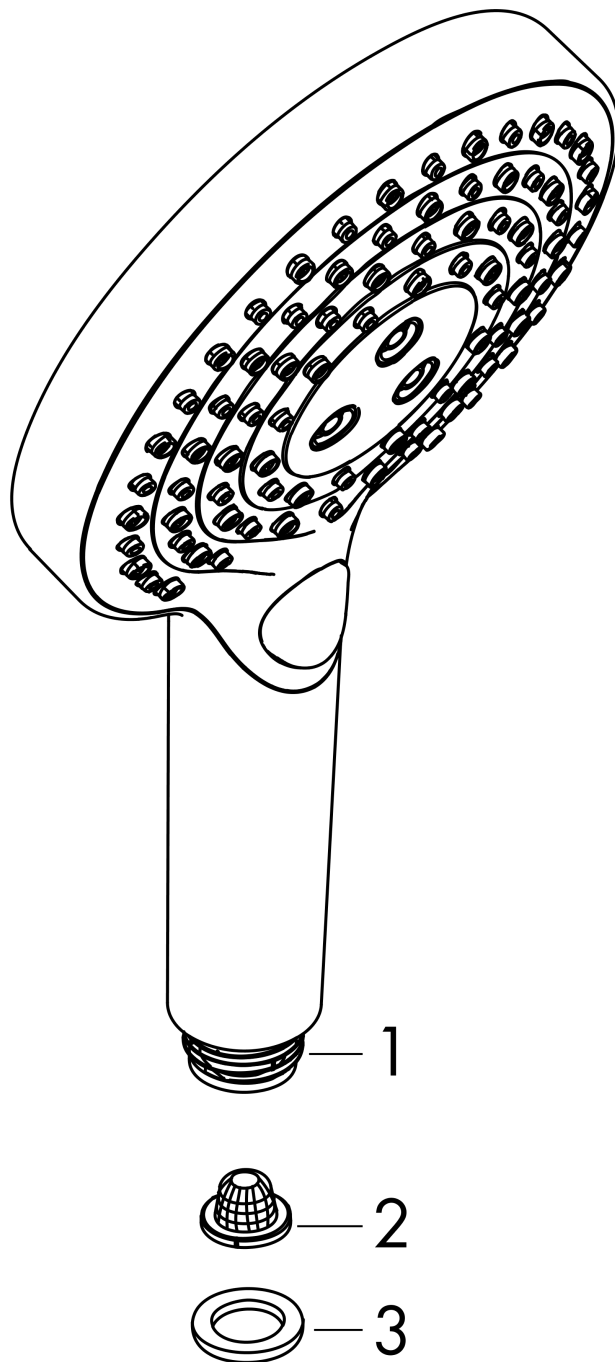

Raindance Select S
Hand shower 120 3jet PowderRain
 Finish: **Chrome** Article Number: **26014000**

Description

product features

- shower head size: 125 mm
- spray type: PowderRain, Rain, Whirl
- convenient spray selection via Select button
- spray disc surface: easy cleanable plastic spray disc
- maximum flow rate at 3 bar: 11 l/min
- minimum flow pressure: 1,2 bar
- with internal water conduction
- rinseable screen seal
- connection thread G ½
- suitable for continuous flow water heaters

Technology

Certificates / Sustainability

Product image

Scale drawing

Flowchart

- ① WhirlAir
- ② PowderRain
- ③ Rain

The consumption was measured in combination with the appropriate fittings (thermostat/mixer/ in-wall valve) to reflect actual application in practice.

Raindance Select S
Hand shower 120 3jet PowderRain
 Finish: **Chrome** Article Number: **26014000**

Exploded Drawing

Year of production: >04/18

Raindance Select S
Hand shower 120 3jet PowderRain
 Finish: **Chrome** Article Number: **26014000**

Spare part list

Year of production: >04/18

Pos.	Description	Article Number	PC	PU
1	pivoting connection	93089000	5	1
2	filter	92672000	2	1
3	seal	98058000	1	1