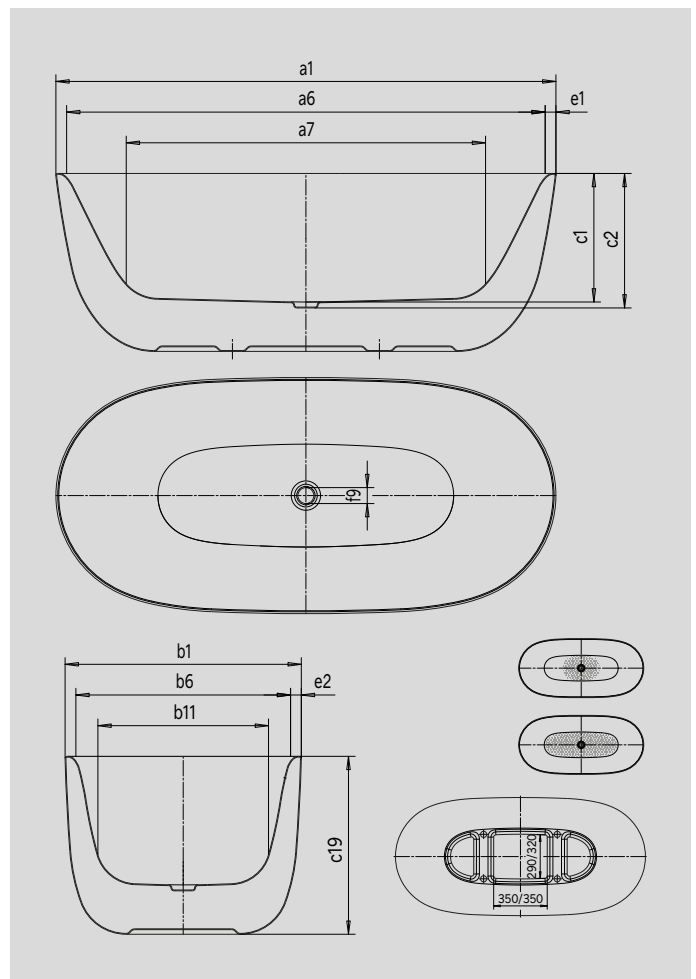

MEISTERSTÜCK OYO DUO

- An unprecedented Egg Shape design made of sustainable steel enamel by means of the highest German engineering skills
- a graceful design sculpture that integrates harmoniously into the bathroom space, flowing and almost seeming to float
- inspired by Japanese porcelain design: the double-walled product impresses with its minimal organic lines and elegant functionality
- the inner shape offers maximum lying comfort, even for two people, with two identical backrests and a central waste
- available in numerous colours of the Coordinated Colours Collection
- Installation information: The free space under the bathtub enables installation without a screed recess for lowering the waste fitting

Similar illustration

Model		1051-4035
External length	a ₁	1730 mm
Internal length (top)	a ₆	1660 mm
Internal length (bottom)	a ₇	1275 mm
External width	b ₁	820 mm
Internal width (top)	b ₆	750 mm
Internal width (bottom)	b ₁₁	606 mm
Depth inside	c ₁	419 mm
Depth incl. waste hole	c ₂	439 mm
Height of bath	c ₁₉	580 mm
Width of rim (foot end; long side)	e ₁ ; e ₂	35; 35 mm
Diameter of waste hole	f ₉	Ø 52 mm
Water volume		186 l
Net weight		105 kg
Anti-slip		478 x 332 mm
Full anti-slip		1023 x 337 mm