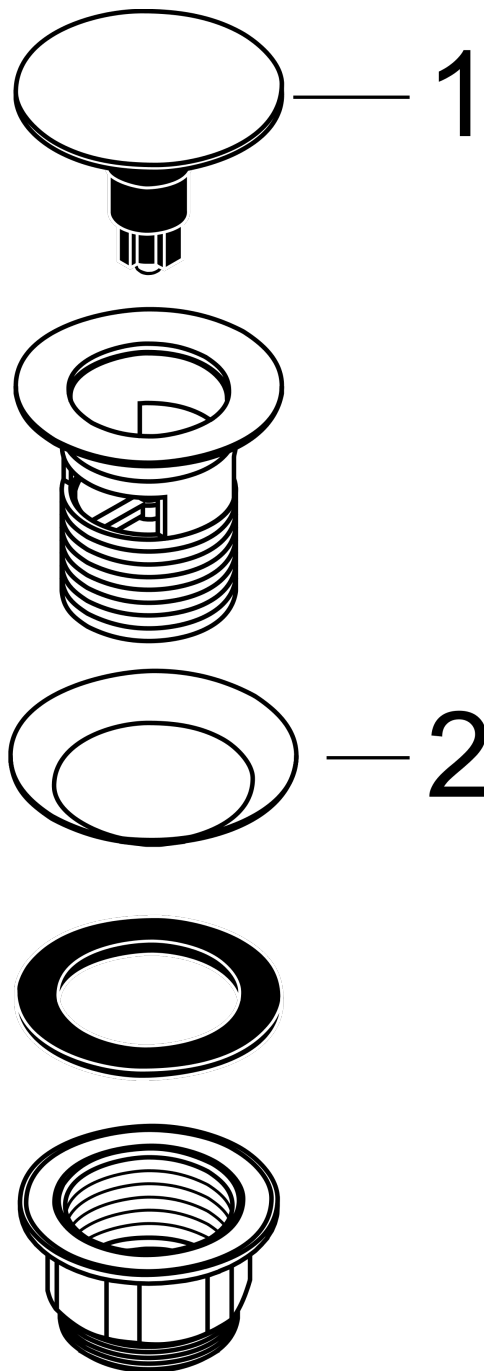

Waste set push-open for basin and bidet
 Finish: **Chrome** Article Number: **50105000**

Description

product features

- operation with pressure plug
- for basins with overflow hole
- drain plug material stainless steel
- connection dimension G 1 ¼
- with overflow

Product image

Scale drawing

Waste set push-open for basin and bidet
 Finish: **Chrome** Article Number: **50105000**

Exploded Drawing

Year of production: >04/14

Waste set push-open for basin and bidet
 Finish: **Chrome** Article Number: **50105000**

Spare part list

Year of production: >04/14

Pos.	Description	Article Number	PC	PU
1	plug	98363000	7	1
2	sealing set	98506000	3	1