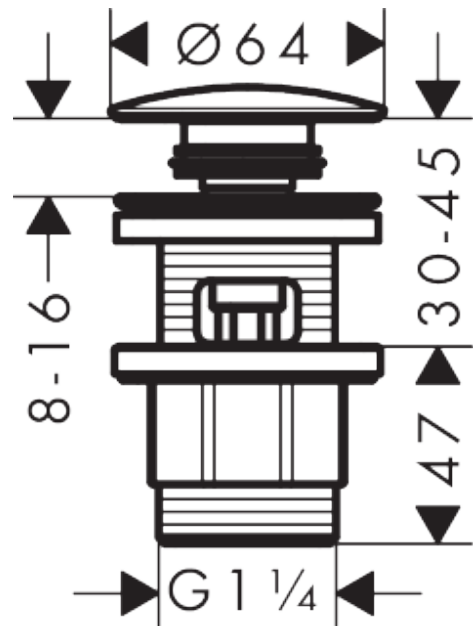

Waste set push-open for basin and bidet
 Finish: **Chrome** Article Number: **50105000**

Description

product features

- operation with pressure plug
- for basins with overflow hole
- drain plug material stainless steel
- connection dimension G 1 ¼
- with overflow

Product image

Scale drawing

Waste set push-open for basin and bidet
 Finish: **Chrome** Article Number: **50105000**

Exploded Drawing

Year of production: >04/14

Waste set push-open for basin and bidet
 Finish: **Chrome** Article Number: **50105000**

Spare part list

Year of production: >04/14

Pos.	Description	Article Number	PC	PU
1	plug	98363000	7	1
2	sealing set	98506000	3	1